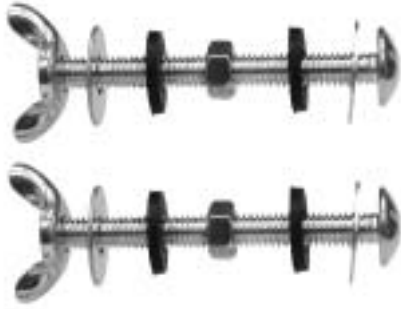

## Plbg Accessories

### 14 Piece Closet Bolt Set

- TWO CLOSET BOLTS
- TWO HEAVY PATTERN BRASS HEX NUTS
- 2-ZINC PLATED STEEL WING NUTS
- FOUR RUBBER WASHERS
- FOUR HEAVY PLATED BRASS WASHERS
- PACKAGED IN POLYBAG

Part #	Size	Box	List Price
961-515	5/16"x3	25 Sets	2.12