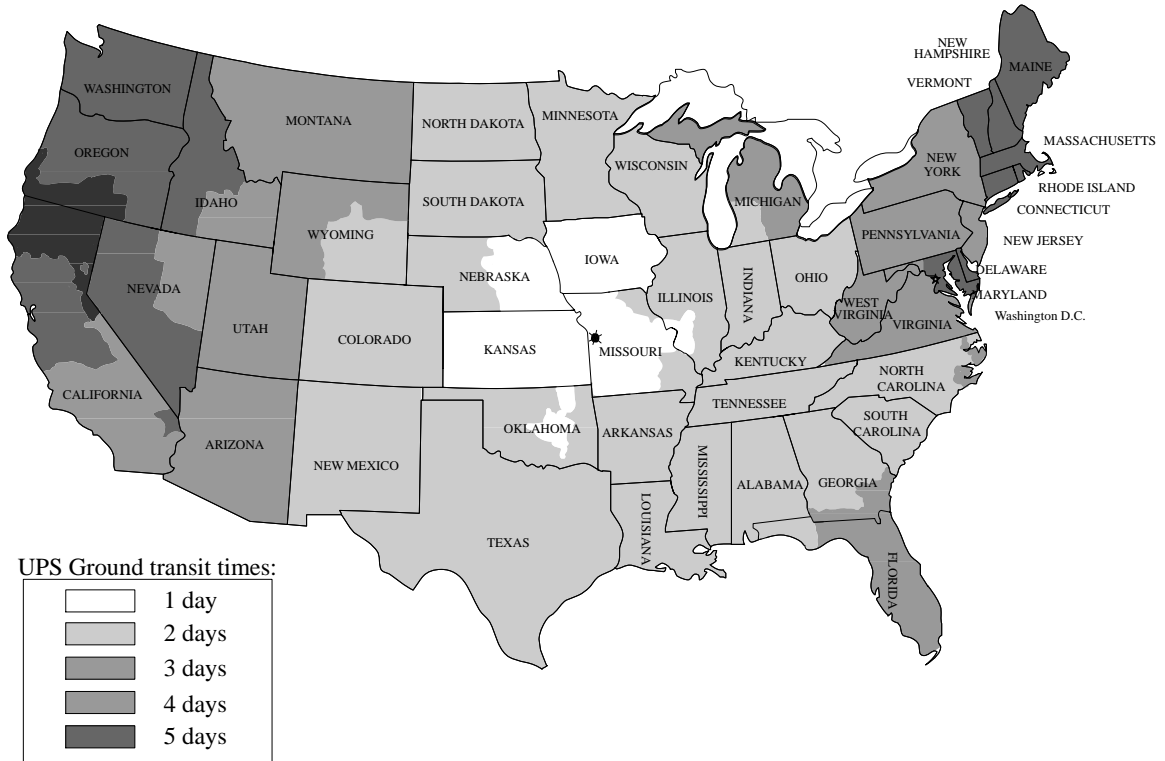

UPS Ground transit maps

Kansas City, Missouri (64106)

Track your shipments