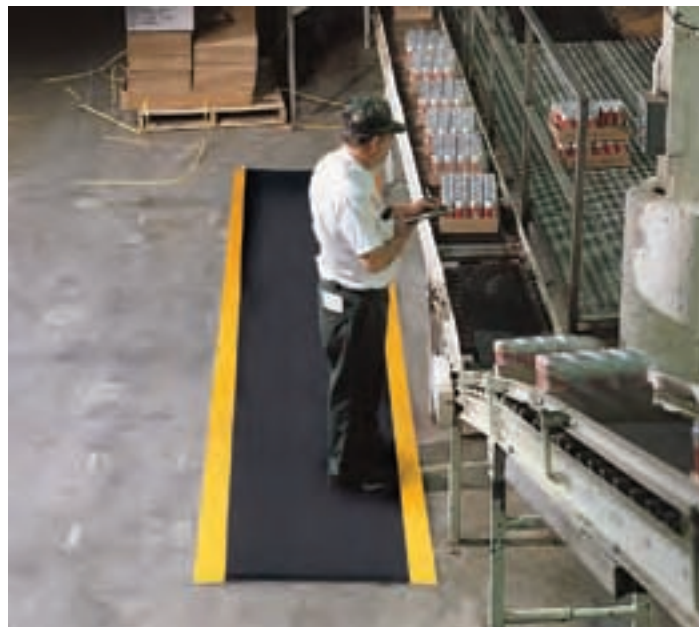

RAZORBACK™ w/DYNA-SHIELD®

#406

Gray

Black

Black / Yellow

BLADE RUNNER™ w/DYNA-SHIELD®

#413

Gray

Black

Black / Yellow

BUBBLE SOF-TRED™ w/DYNA-SHIELD®

#417

Gray

Black

Black / Yellow