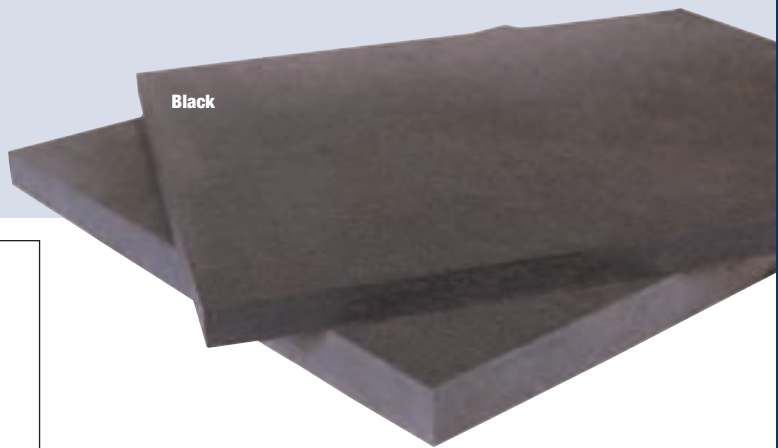

**#035 SKATE-SPIKE MATTING™**

<b>Roll Sizes &amp; Custom Sizes</b>	<b>3' x 75'</b>	<b>3' Widths</b>
<b>List Price</b>	\$1512.00	\$7.40/sq.ft.
<b>Weight (lbs.)</b>	350	1.5/sq.ft.

Shipping Location: Superior Manufacturing Group - Moselle, MS 39459

**#045 WEIGHT ROOM MATTING**

<b>Stock Sizes</b>	<b>4' x 6'</b>	<b>4' x 6'</b>
<b>Thickness</b>	1/2"	3/4"
<b>List Price</b>	\$131.80	\$145.10
<b>Weight (lbs.)</b>	80	130.00

Shipping Location: Superior Manufacturing Group - Chicago, IL 60638

**#769 CLEAR TRAX™**

<b>Roll Sizes</b>	<b>27" x 60'</b>	<b>36" x 60'</b>	<b>48" x 60'</b>
<b>List Price</b>	\$329.40	\$655.20	\$873.60
<b>Weight (lbs.)</b>	55	86	110
<b>Custom Sizes</b>	<b>27" Widths</b>	<b>36" Widths</b>	<b>48" Widths</b>
<b>List Price</b>	\$2.68/sq.ft.	\$4.00/sq.ft.	\$4.00/sq.ft.
<b>Weight (lbs.)</b>	.45/sq.ft.	.45/sq.ft.	.45/sq.ft.