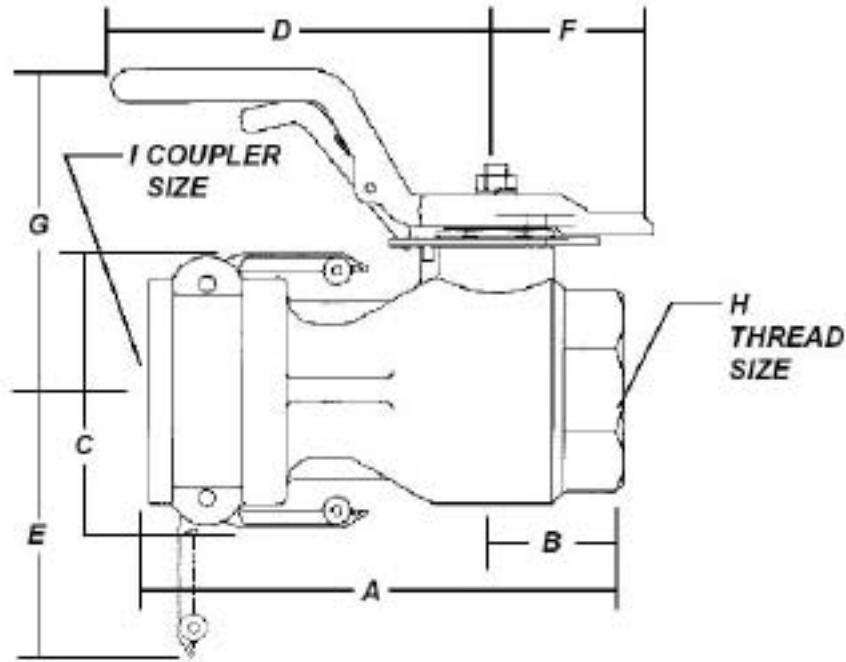

MAXI-DRY

Made in U.S.A.

Size	Coupler	Pressure Rating	A	B	C	D	E	F	G	H	I
1 1/2"	MD15D	200 PSI	6.9	1.5	3.9	6.1	4.1	2.5	5.0	1 1/2" NPT	2.0
2"	MD20D	150 PSI	7.5	2.0	4.4	6.1	4.3	2.5	5.1	2" NPT	2.5
3"	MD30D	125 PSI	9.5	2.5	6.5	9.0	5.5	4.0	6.0	3" NPT	4.0
4" x 4"	MD30X40D	125 PSI	9.5	2.5	6.5	9.0	5.5	4.0	6.2	4" NPT	4.0