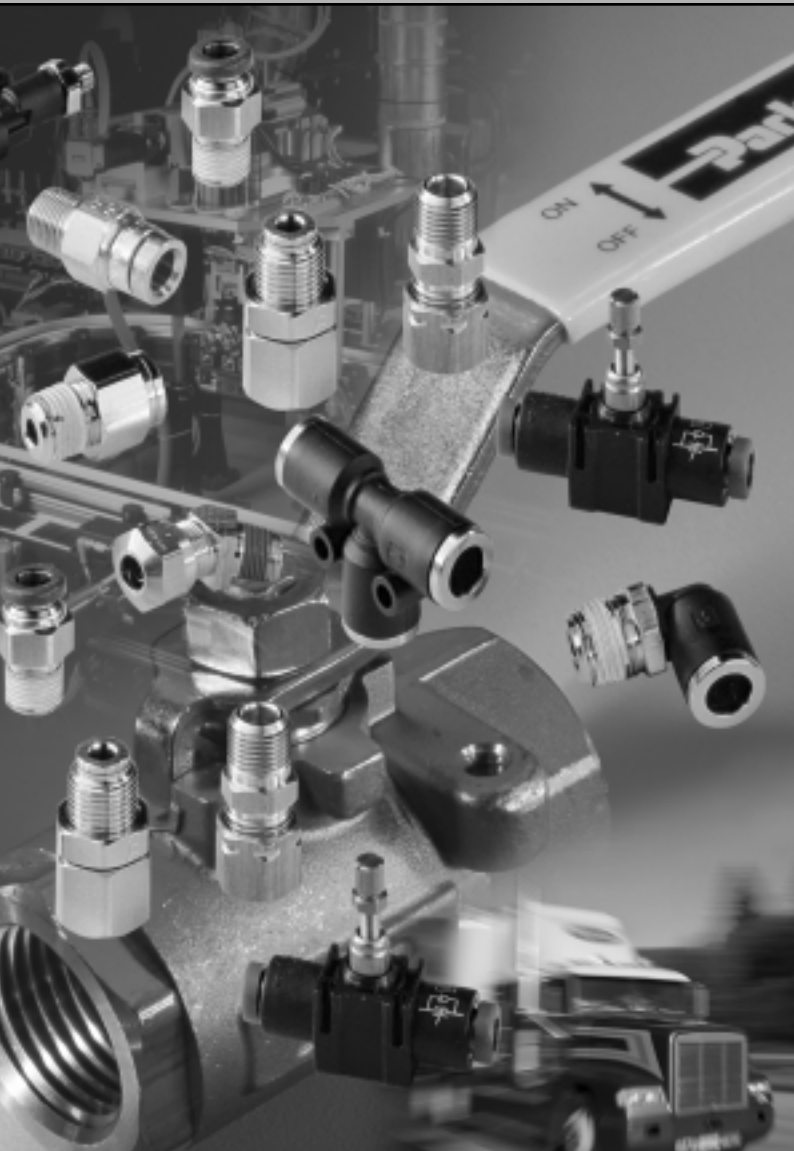

Compression Style Pneumatic

Compression Fittings	A5
Compress-Align® Fittings	A13
Parker Metru-Lok™ Fittings	A20
Poly-Tite Fittings	A30
Hi-Duty Flareless Tube Fittings	A42

The World Standard