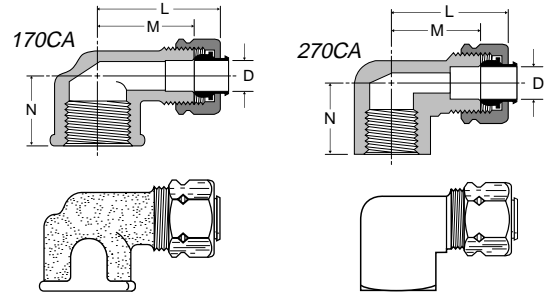

**A**

**Female Elbow 170CA-270CA**

PART NO.	TUBE SIZE	PIPE THREAD	STRAIGHT THREAD	L	M	N	FLOW DIA. D
170CA-2-2	1/8	1/8	5/16-24	.93	.69	.56	.094
170CA-3-2	3/16	1/8	3/8-24	.98	.69	.56	.125
170CA-4-2	1/4	1/8	7/16-24	.98	.69	.56	.188
270CA-4-2	1/4	1/8	7/16-24	.91	.67	.54	.188
170CA-4-4	1/4	1/4	7/16-24	1.02	.78	.70	.188
170CA-6-4	3/8	1/4	9/16-24	1.09	.79	.73	.312
170CA-6-6	3/8	3/8	9/16-24	1.16	.94	.69	.312
170CA-8-6	1/2	3/8	11/16-20	1.23	1.00	.69	.406
170CA-8-8	1/2	1/2	11/16-20	1.38	1.15	.97	.408
170CA-12-12	3/4	3/4	1-18	1.97	1.58	1.58	.560

**Male Run Tee 171CA**

PART NO.	TUBE SIZE	PIPE THREAD	STRAIGHT THREAD	L	M	N	FLOW DIA. D
171CA-2-2	1/8	1/8	5/16-24	.84	.61	.71	.094
171CA-3-2	3/16	1/8	3/8-24	.83	.61	.71	.125
171CA-4-2	1/4	1/8	7/16-24	.88	.64	.75	.188
171CA-4-4	1/4	1/4	7/16-24	.93	.69	.92	.188
171CA-6-4	3/8	1/4	9/16-24	1.03	.81	1.03	.312

**Male Branch Tee 172CA**

PART NO.	TUBE SIZE	PIPE THREAD	STRAIGHT THREAD	L	M	N	FLOW DIA. D
172CA-2-2	1/8	1/8	5/16-24	.84	.61	.71	.093
172CA-3-2	3/16	1/8	3/8-24	.83	.61	.71	.125
172CA-4-2	1/4	1/8	7/16-24	.84	.61	.74	.188
172CA-4-4	1/4	1/4	7/16-24	.93	.69	.92	.188
172CA-6-2	3/8	1/8	9/16-24	.97	.75	.75	.234
172CA-6-4	3/8	1/4	9/16-24	.99	.77	1.03	.312
172CA-6-6	3/8	3/8	9/16-24	1.03	.81	1.00	.312
172CA-8-6	1/2	3/8	11/16-20	1.15	.93	1.10	.406
172CA-12-12	3/4	3/4	1-18	1.67	1.27	1.50	.562

**Adapter Tee 176CA**

PART NO.	TUBE SIZE	PIPE THREAD	STRAIGHT THREAD	L	M	N	N1	FLOW DIA. D
176CA-4-2	1/4	1/8	7/16-24	.92	.69	.75	.66	.188

**Female Branch Tee 177CA**

PART NO.	TUBE SIZE	PIPE THREAD	STRAIGHT THREAD	L	M	N	FLOW DIA. D
177CA-4-2	1/4	1/8	7/16-24	.86	.63	.53	.188