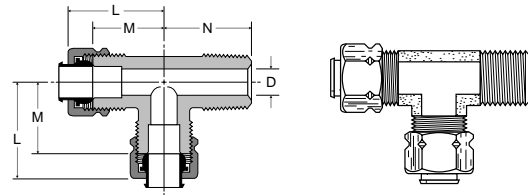

**A**

**Female Elbow 170CA-270CA**

PART NO.	TUBE SIZE	PIPE THREAD	STRAIGHT THREAD	L	M	N	FLOW DIA. D
170CA-2-2	1/8	1/8	5/16-24	.93	.69	.56	.094
170CA-3-2	3/16	1/8	3/8-24	.98	.69	.56	.125
170CA-4-2	1/4	1/8	7/16-24	.98	.69	.56	.188
270CA-4-2	1/4	1/8	7/16-24	.91	.67	.54	.188
170CA-4-4	1/4	1/4	7/16-24	1.02	.78	.70	.188
170CA-6-4	3/8	1/4	9/16-24	1.09	.79	.73	.312
170CA-6-6	3/8	3/8	9/16-24	1.16	.94	.69	.312
170CA-8-6	1/2	3/8	11/16-20	1.23	1.00	.69	.406
170CA-8-8	1/2	1/2	11/16-20	1.38	1.15	.97	.408
170CA-12-12	3/4	3/4	1-18	1.97	1.58	1.58	.560

**Male Run Tee 171CA**

PART NO.	TUBE SIZE	PIPE THREAD	STRAIGHT THREAD	L	M	N	FLOW DIA. D
171CA-2-2	1/8	1/8	5/16-24	.84	.61	.71	.094
171CA-3-2	3/16	1/8	3/8-24	.83	.61	.71	.125
171CA-4-2	1/4	1/8	7/16-24	.88	.64	.75	.188
171CA-4-4	1/4	1/4	7/16-24	.93	.69	.92	.188
171CA-6-4	3/8	1/4	9/16-24	1.03	.81	1.03	.312

**Male Branch Tee 172CA**

PART NO.	TUBE SIZE	PIPE THREAD	STRAIGHT THREAD	L	M	N	FLOW DIA. D
172CA-2-2	1/8	1/8	5/16-24	.84	.61	.71	.093
172CA-3-2	3/16	1/8	3/8-24	.83	.61	.71	.125
172CA-4-2	1/4	1/8	7/16-24	.84	.61	.74	.188
172CA-4-4	1/4	1/4	7/16-24	.93	.69	.92	.188
172CA-6-2	3/8	1/8	9/16-24	.97	.75	.75	.234
172CA-6-4	3/8	1/4	9/16-24	.99	.77	1.03	.312
172CA-6-6	3/8	3/8	9/16-24	1.03	.81	1.00	.312
172CA-8-6	1/2	3/8	11/16-20	1.15	.93	1.10	.406
172CA-12-12	3/4	3/4	1-18	1.67	1.27	1.50	.562

**Adapter Tee 176CA**

PART NO.	TUBE SIZE	PIPE THREAD	STRAIGHT THREAD	L	M	N	N1	FLOW DIA. D
176CA-4-2	1/4	1/8	7/16-24	.92	.69	.75	.66	.188

**Female Branch Tee 177CA**

PART NO.	TUBE SIZE	PIPE THREAD	STRAIGHT THREAD	L	M	N	FLOW DIA. D
177CA-4-2	1/4	1/8	7/16-24	.86	.63	.53	.188