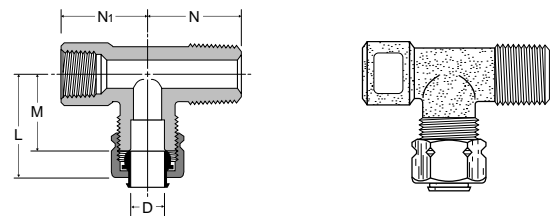

**A**

**Female Elbow 170CA-270CA**

PART NO.	TUBE SIZE	PIPE THREAD	STRAIGHT THREAD	L	M	N	FLOW DIA. D
170CA-2-2	1/8	1/8	5/16-24	.93	.69	.56	.094
170CA-3-2	3/16	1/8	3/8-24	.98	.69	.56	.125
170CA-4-2	1/4	1/8	7/16-24	.98	.69	.56	.188
270CA-4-2	1/4	1/8	7/16-24	.91	.67	.54	.188
170CA-4-4	1/4	1/4	7/16-24	1.02	.78	.70	.188
170CA-6-4	3/8	1/4	9/16-24	1.09	.79	.73	.312
170CA-6-6	3/8	3/8	9/16-24	1.16	.94	.69	.312
170CA-8-6	1/2	3/8	11/16-20	1.23	1.00	.69	.406
170CA-8-8	1/2	1/2	11/16-20	1.38	1.15	.97	.408
170CA-12-12	3/4	3/4	1-18	1.97	1.58	1.58	.560

**Male Run Tee 171CA**

PART NO.	TUBE SIZE	PIPE THREAD	STRAIGHT THREAD	L	M	N	FLOW DIA. D
171CA-2-2	1/8	1/8	5/16-24	.84	.61	.71	.094
171CA-3-2	3/16	1/8	3/8-24	.83	.61	.71	.125
171CA-4-2	1/4	1/8	7/16-24	.88	.64	.75	.188
171CA-4-4	1/4	1/4	7/16-24	.93	.69	.92	.188
171CA-6-4	3/8	1/4	9/16-24	1.03	.81	1.03	.312

**Male Branch Tee 172CA**

PART NO.	TUBE SIZE	PIPE THREAD	STRAIGHT THREAD	L	M	N	FLOW DIA. D
172CA-2-2	1/8	1/8	5/16-24	.84	.61	.71	.093
172CA-3-2	3/16	1/8	3/8-24	.83	.61	.71	.125
172CA-4-2	1/4	1/8	7/16-24	.84	.61	.74	.188
172CA-4-4	1/4	1/4	7/16-24	.93	.69	.92	.188
172CA-6-2	3/8	1/8	9/16-24	.97	.75	.75	.234
172CA-6-4	3/8	1/4	9/16-24	.99	.77	1.03	.312
172CA-6-6	3/8	3/8	9/16-24	1.03	.81	1.00	.312
172CA-8-6	1/2	3/8	11/16-20	1.15	.93	1.10	.406
172CA-12-12	3/4	3/4	1-18	1.67	1.27	1.50	.562

**Adapter Tee 176CA**

PART NO.	TUBE SIZE	PIPE THREAD	STRAIGHT THREAD	L	M	N	N1	FLOW DIA. D
176CA-4-2	1/4	1/8	7/16-24	.92	.69	.75	.66	.188

**Female Branch Tee 177CA**

PART NO.	TUBE SIZE	PIPE THREAD	STRAIGHT THREAD	L	M	N	FLOW DIA. D
177CA-4-2	1/4	1/8	7/16-24	.86	.63	.53	.188