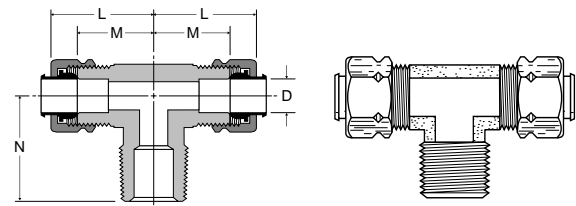

**A**

**Female Elbow 170CA-270CA**

PART NO.	TUBE SIZE	PIPE THREAD	STRAIGHT THREAD	L	M	N	FLOW DIA. D
170CA-2-2	1/8	1/8	5/16-24	.93	.69	.56	.094
170CA-3-2	3/16	1/8	3/8-24	.98	.69	.56	.125
170CA-4-2	1/4	1/8	7/16-24	.98	.69	.56	.188
270CA-4-2	1/4	1/8	7/16-24	.91	.67	.54	.188
170CA-4-4	1/4	1/4	7/16-24	1.02	.78	.70	.188
170CA-6-4	3/8	1/4	9/16-24	1.09	.79	.73	.312
170CA-6-6	3/8	3/8	9/16-24	1.16	.94	.69	.312
170CA-8-6	1/2	3/8	11/16-20	1.23	1.00	.69	.406
170CA-8-8	1/2	1/2	11/16-20	1.38	1.15	.97	.408
170CA-12-12	3/4	3/4	1-18	1.97	1.58	1.58	.560

**Male Run Tee 171CA**

PART NO.	TUBE SIZE	PIPE THREAD	STRAIGHT THREAD	L	M	N	FLOW DIA. D
171CA-2-2	1/8	1/8	5/16-24	.84	.61	.71	.094
171CA-3-2	3/16	1/8	3/8-24	.83	.61	.71	.125
171CA-4-2	1/4	1/8	7/16-24	.88	.64	.75	.188
171CA-4-4	1/4	1/4	7/16-24	.93	.69	.92	.188
171CA-6-4	3/8	1/4	9/16-24	1.03	.81	1.03	.312

**Male Branch Tee 172CA**

PART NO.	TUBE SIZE	PIPE THREAD	STRAIGHT THREAD	L	M	N	FLOW DIA. D
172CA-2-2	1/8	1/8	5/16-24	.84	.61	.71	.093
172CA-3-2	3/16	1/8	3/8-24	.83	.61	.71	.125
172CA-4-2	1/4	1/8	7/16-24	.84	.61	.74	.188
172CA-4-4	1/4	1/4	7/16-24	.93	.69	.92	.188
172CA-6-2	3/8	1/8	9/16-24	.97	.75	.75	.234
172CA-6-4	3/8	1/4	9/16-24	.99	.77	1.03	.312
172CA-6-6	3/8	3/8	9/16-24	1.03	.81	1.00	.312
172CA-8-6	1/2	3/8	11/16-20	1.15	.93	1.10	.406
172CA-12-12	3/4	3/4	1-18	1.67	1.27	1.50	.562

**Adapter Tee 176CA**

PART NO.	TUBE SIZE	PIPE THREAD	STRAIGHT THREAD	L	M	N	N1	FLOW DIA. D
176CA-4-2	1/4	1/8	7/16-24	.92	.69	.75	.66	.188

**Female Branch Tee 177CA**

PART NO.	TUBE SIZE	PIPE THREAD	STRAIGHT THREAD	L	M	N	FLOW DIA. D
177CA-4-2	1/4	1/8	7/16-24	.86	.63	.53	.188