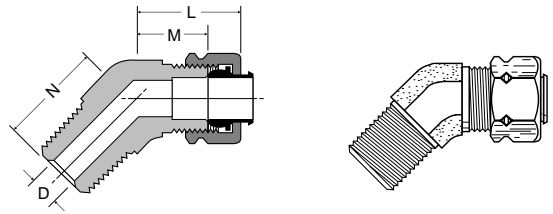

**A**

**45° Elbow 179CA**

PART NO.	TUBE SIZE	PIPE THREAD	STRAIGHT THREAD	L	M	N	FLOW DIA. D
179CA-4-2	1/4	1/8	7/16-24	.89	.66	.56	.188
179CA-4-4	1/4	1/4	7/16-24	.80	.56	.84	.188
179CA-6-2	3/8	1/8	9/16-24	.85	.63	.65	.234
179CA-6-4	3/8	1/4	9/16-24	.85	.63	.84	.281
179CA-6-6	3/8	3/8	9/16-24	.97	.75	.95	.312
179CA-8-6	1/2	3/8	11/16-20	1.03	.81	.95	.406

**Seal Plug 639CA**

PART NO.	TUBE SIZE	STRAIGHT THREAD	C HEX	L	M
639CA-4	1/4	7/16-24	7/16	.74	.50

**Straight Through Tank Fitting 682CA**

PART NO.	TUBE SIZE	PIPE THREAD	STRAIGHT THREAD	C HEX	L	M	FLOW DIA. D
682CA-3-2	3/16	1/8	3/8-24	7/16	1.07	.84	.194