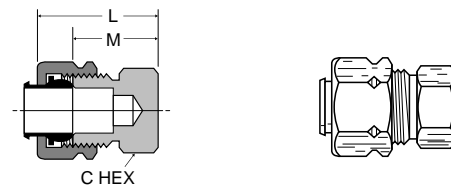

**A**

**45° Elbow 179CA**

PART NO.	TUBE SIZE	PIPE THREAD	STRAIGHT THREAD	L	M	N	FLOW DIA. D
179CA-4-2	1/4	1/8	7/16-24	.89	.66	.56	.188
179CA-4-4	1/4	1/4	7/16-24	.80	.56	.84	.188
179CA-6-2	3/8	1/8	9/16-24	.85	.63	.65	.234
179CA-6-4	3/8	1/4	9/16-24	.85	.63	.84	.281
179CA-6-6	3/8	3/8	9/16-24	.97	.75	.95	.312
179CA-8-6	1/2	3/8	11/16-20	1.03	.81	.95	.406

**Seal Plug 639CA**

PART NO.	TUBE SIZE	STRAIGHT THREAD	C HEX	L	M
639CA-4	1/4	7/16-24	7/16	.74	.50

**Straight Through Tank Fitting 682CA**

PART NO.	TUBE SIZE	PIPE THREAD	STRAIGHT THREAD	C HEX	L	M	FLOW DIA. D
682CA-3-2	3/16	1/8	3/8-24	7/16	1.07	.84	.194