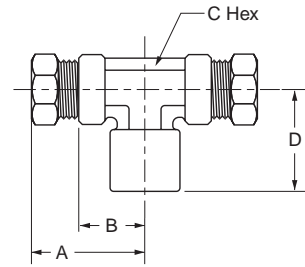

Female Branch Tee 177HD

PART NO.	TUBE SIZE	PIPE THREAD	MIN. ORIFICE SIZE	A	B	C HEX	D
177HD-4-2	1/4	1/8	.187	1.082	.687	.500	.750
177HD-4-4	1/4	1/4	.187	1.144	.750	.562	1.093
177HD-6-4	3/8	1/4	.312	1.376	.970	.562	1.093

Plug 59HD

PART NO.	TUBE SIZE	A	C
59HD-4	1/4	.734	.437
59HD-6	3/8	.843	.625