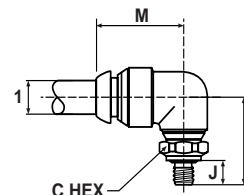

C64SPB Compact Adjustable Male Elbow BSPP

PART NUMBER	TUBE SIZE	BSPP	C HEX	J	M	N
C64SPB4-1/8	4	1/8	13	6	17	18.0
C64SPB6-1/8	6	1/8	13	6	22	18.0
C64SPB6-1/4	6	1/4	16	9	22	21.5
C64SPB8-1/8	8	1/8	13	6	25	18.0
C64SPB8-1/4	8	1/4	16	9	25	21.0
C64SPB8-3/8	8	3/8	19	9	25	21.0
C64SPB10-1/4	10	1/4	16	9	30	23.0
C64SPB10-3/8	10	3/8	19	9	30	23.0
C64SPB12-1/4	12	1/8	16	9	32	24.0
C64SPB12-3/8	12	3/8	19	9	32	24.0
C64SPB12-1/2	12	1/2	24	12	32	29.0

C68PB Adjustable Male Elbow Metric Straight Thread

PART NO.	TUBE SIZE	BSPP	C HEX	C4 HEX	M	N
C68PB4M3	4	M3x0.5	10	10	18	23.0
C68PB4M5	4	M5x0.8	10	10	18	24.5
C68PB6M5	6	M5x0.8	12	11	20	25.5

C68SPB Compact Adjustable Male Elbow Metric Straight Thread

PART NUMBER	TUBE SIZE	MM THREAD	C HEX	J	M	N
C68SPB4M5	4	M5x0.8	12.5	5	17	18
C68SPB6M5	6	M5x0.8	12.5	5	17	18

EPB 90° Union Elbow

PART NO.	TUBE SIZE	C HEX	M
EPB4	4	10	18.0
EPB5	5	12	20.5
EPB6	6	12	20.0
EPB8	8	14	22.0
EPB10	10	17	28.0
EPB12	12	22	30.0
EPB14	14	25	34.0

WE6PB Adjustable Bulkhead Union Elbow

PART NO.	TUBE SIZE	B - MM THREAD	C HEX	C4 HEX	L	L1	M	W	BULKHEAD HOLE DIA.
WE6PB4	4	M11x0.75	14	16	37	18.0	18.0	6	11mm
WE6PB6	6	M13x1	17	17	39	19.5	20.5	6	13mm
WE6PB8	8	M15x1.25	19	19	43	21.5	22.5	6	15mm
WE6PB10	10	M18x1	22	22	54	22.8	28.5	8	18mm
WE6PB12	12	M23x1.5	27	27	59	30.0	30.0	10	23mm