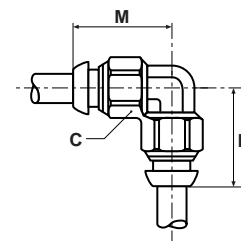

C64SPB Compact Adjustable Male Elbow BSPP

PART NUMBER	TUBE SIZE	BSPP	C HEX	J	M	N
C64SPB4-1/8	4	1/8	13	6	17	18.0
C64SPB6-1/8	6	1/8	13	6	22	18.0
C64SPB6-1/4	6	1/4	16	9	22	21.5
C64SPB8-1/8	8	1/8	13	6	25	18.0
C64SPB8-1/4	8	1/4	16	9	25	21.0
C64SPB8-3/8	8	3/8	19	9	25	21.0
C64SPB10-1/4	10	1/4	16	9	30	23.0
C64SPB10-3/8	10	3/8	19	9	30	23.0
C64SPB12-1/4	12	1/8	16	9	32	24.0
C64SPB12-3/8	12	3/8	19	9	32	24.0
C64SPB12-1/2	12	1/2	24	12	32	29.0

C68PB Adjustable Male Elbow Metric Straight Thread

PART NO.	TUBE SIZE	BSPP	C HEX	C4 HEX	M	N
C68PB4M3	4	M3x0.5	10	10	18	23.0
C68PB4M5	4	M5x0.8	10	10	18	24.5
C68PB6M5	6	M5x0.8	12	11	20	25.5

C68SPB Compact Adjustable Male Elbow Metric Straight Thread

PART NUMBER	TUBE SIZE	MM THREAD	C HEX	J	M	N
C68SPB4M5	4	M5x0.8	12.5	5	17	18
C68SPB6M5	6	M5x0.8	12.5	5	17	18

EPB 90° Union Elbow

PART NO.	TUBE SIZE	C HEX	M
EPB4	4	10	18.0
EPB5	5	12	20.5
EPB6	6	12	20.0
EPB8	8	14	22.0
EPB10	10	17	28.0
EPB12	12	22	30.0
EPB14	14	25	34.0

WE6PB Adjustable Bulkhead Union Elbow

PART NO.	TUBE SIZE	B - MM THREAD	C HEX	C4 HEX	L	L1	M	W	BULKHEAD HOLE DIA.
WE6PB4	4	M11x0.75	14	16	37	18.0	18.0	6	11mm
WE6PB6	6	M13x1	17	17	39	19.5	20.5	6	13mm
WE6PB8	8	M15x1.25	19	19	43	21.5	22.5	6	15mm
WE6PB10	10	M18x1	22	22	54	22.8	28.5	8	18mm
WE6PB12	12	M23x1.5	27	27	59	30.0	30.0	10	23mm