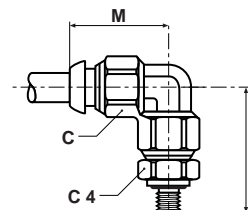

C64SPB Compact Adjustable Male Elbow BSPP

PART NUMBER	TUBE SIZE	BSPP	C HEX	J	M	N
C64SPB4-1/8	4	1/8	13	6	17	18.0
C64SPB6-1/8	6	1/8	13	6	22	18.0
C64SPB6-1/4	6	1/4	16	9	22	21.5
C64SPB8-1/8	8	1/8	13	6	25	18.0
C64SPB8-1/4	8	1/4	16	9	25	21.0
C64SPB8-3/8	8	3/8	19	9	25	21.0
C64SPB10-1/4	10	1/4	16	9	30	23.0
C64SPB10-3/8	10	3/8	19	9	30	23.0
C64SPB12-1/4	12	1/8	16	9	32	24.0
C64SPB12-3/8	12	3/8	19	9	32	24.0
C64SPB12-1/2	12	1/2	24	12	32	29.0

C68PB Adjustable Male Elbow Metric Straight Thread

PART NO.	TUBE SIZE	BSPP	C HEX	C4 HEX	M	N
C68PB4M3	4	M3x0.5	10	10	18	23.0
C68PB4M5	4	M5x0.8	10	10	18	24.5
C68PB6M5	6	M5x0.8	12	11	20	25.5

C68SPB Compact Adjustable Male Elbow Metric Straight Thread

PART NUMBER	TUBE SIZE	MM THREAD	C HEX	J	M	N
C68SPB4M5	4	M5x0.8	12.5	5	17	18
C68SPB6M5	6	M5x0.8	12.5	5	17	18

EPB 90° Union Elbow

PART NO.	TUBE SIZE	C HEX	M
EPB4	4	10	18.0
EPB5	5	12	20.5
EPB6	6	12	20.0
EPB8	8	14	22.0
EPB10	10	17	28.0
EPB12	12	22	30.0
EPB14	14	25	34.0

WE6PB Adjustable Bulkhead Union Elbow

PART NO.	TUBE SIZE	B - MM THREAD	C HEX	C4 HEX	L	L1	M	W	BULKHEAD HOLE DIA.
WE6PB4	4	M11x0.75	14	16	37	18.0	18.0	6	11mm
WE6PB6	6	M13x1	17	17	39	19.5	20.5	6	13mm
WE6PB8	8	M15x1.25	19	19	43	21.5	22.5	6	15mm
WE6PB10	10	M18x1	22	22	54	22.8	28.5	8	18mm
WE6PB12	12	M23x1.5	27	27	59	30.0	30.0	10	23mm