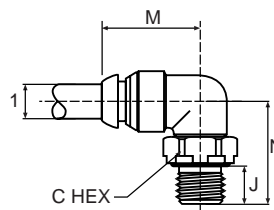

C64SPB Compact Adjustable Male Elbow BSPP

PART NUMBER	TUBE SIZE	BSPP	C HEX	J	M	N
C64SPB4-1/8	4	1/8	13	6	17	18.0
C64SPB6-1/8	6	1/8	13	6	22	18.0
C64SPB6-1/4	6	1/4	16	9	22	21.5
C64SPB8-1/8	8	1/8	13	6	25	18.0
C64SPB8-1/4	8	1/4	16	9	25	21.0
C64SPB8-3/8	8	3/8	19	9	25	21.0
C64SPB10-1/4	10	1/4	16	9	30	23.0
C64SPB10-3/8	10	3/8	19	9	30	23.0
C64SPB12-1/4	12	1/8	16	9	32	24.0
C64SPB12-3/8	12	3/8	19	9	32	24.0
C64SPB12-1/2	12	1/2	24	12	32	29.0

C68PB Adjustable Male Elbow Metric Straight Thread

PART NO.	TUBE SIZE	BSPP	C HEX	C4 HEX	M	N
C68PB4M3	4	M3x0.5	10	10	18	23.0
C68PB4M5	4	M5x0.8	10	10	18	24.5
C68PB6M5	6	M5x0.8	12	11	20	25.5

C68SPB Compact Adjustable Male Elbow Metric Straight Thread

PART NUMBER	TUBE SIZE	MM THREAD	C HEX	J	M	N
C68SPB4M5	4	M5x0.8	12.5	5	17	18
C68SPB6M5	6	M5x0.8	12.5	5	17	18

EPB 90° Union Elbow

PART NO.	TUBE SIZE	C HEX	M
EPB4	4	10	18.0
EPB5	5	12	20.5
EPB6	6	12	20.0
EPB8	8	14	22.0
EPB10	10	17	28.0
EPB12	12	22	30.0
EPB14	14	25	34.0

WE6PB Adjustable Bulkhead Union Elbow

PART NO.	TUBE SIZE	B - MM THREAD	C HEX	C4 HEX	L	L1	M	W	BULKHEAD HOLE DIA.
WE6PB4	4	M11x0.75	14	16	37	18.0	18.0	6	11mm
WE6PB6	6	M13x1	17	17	39	19.5	20.5	6	13mm
WE6PB8	8	M15x1.25	19	19	43	21.5	22.5	6	15mm
WE6PB10	10	M18x1	22	22	54	22.8	28.5	8	18mm
WE6PB12	12	M23x1.5	27	27	59	30.0	30.0	10	23mm