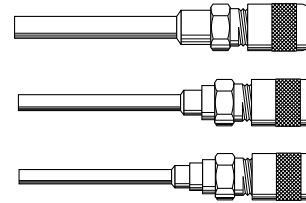

**Extended Copper Tube AVUSE**

PART NO.	CONNECTION SIZE
AVUSE-2	1/8" O.D. Tube
AVUSE-3	3/16" O.D. Tube
AVUSE-4	1/4" O.D. Tube
AVUSE-5	5/16" O.D. Tube
AVUSE-6	3/8" O.D. Tube
AVUSE-8	1/2" O.D. Tube
AVUSE-9	1/8" O.D. Tube; Additional steps on body for 3/16", 1/4", 5/16", 3/8" O.D. Tube. 3/16", 1/4", or 5/16" Solder Fitting/Swaged Tube.
AVUSE-11	3/16" O.D. Tube; Additional steps on body for 1/4" or 3/8" Solder Fittings/Swaged Tubes 5/16" O.D. Tube.

**Solder Tee AVTS**

PART NO.	CONNECTION SIZE
AVTS-4	1/4" O.D. Tube or 3/8" Solder Fitting/Swaged Tube
AVTS-5	5/16" O.D. Tube or 3/8" Solder Fitting/Swaged Tube
AVTS-6	3/8" O.D. Tube or 1/2" Solder Fitting/Swaged Tube
AVTS-8	1/2" O.D. Tube or 5/8" Solder Fitting/Swaged Tube

**Extended Solder Tee AVTSL**

PART NO.	CONNECTION SIZE
AVTSL-4	1/4" O.D. Tube/Solder 3/16", 1/4" & 5/16" Tube
AVTSL-5	5/16" O.D. Tube/Solder 1/4", 5/16" & 3/8" Tube
AVTSL-6	3/8" O.D. Tube/Solder 5/16", 3/8" & 7/16" Tube

PART NO.	CONNECTION SIZE
AVUS3BH-4	1/4" Bulkhead Access X 3 Way ODS

**D**