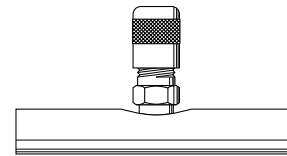

**Extended Copper Tube AVUSE**

PART NO.	CONNECTION SIZE
AVUSE-2	1/8" O.D. Tube
AVUSE-3	3/16" O.D. Tube
AVUSE-4	1/4" O.D. Tube
AVUSE-5	5/16" O.D. Tube
AVUSE-6	3/8" O.D. Tube
AVUSE-8	1/2" O.D. Tube
AVUSE-9	1/8" O.D. Tube; Additional steps on body for 3/16", 1/4", 5/16", 3/8" O.D. Tube. 3/16", 1/4", or 5/16" Solder Fitting/Swaged Tube.
AVUSE-11	3/16" O.D. Tube; Additional steps on body for 1/4" or 3/8" Solder Fittings/Swaged Tubes 5/16" O.D. Tube.

**Solder Tee AVTS**

PART NO.	CONNECTION SIZE
AVTS-4	1/4" O.D. Tube or 3/8" Solder Fitting/Swaged Tube
AVTS-5	5/16" O.D. Tube or 3/8" Solder Fitting/Swaged Tube
AVTS-6	3/8" O.D. Tube or 1/2" Solder Fitting/Swaged Tube
AVTS-8	1/2" O.D. Tube or 5/8" Solder Fitting/Swaged Tube

**Extended Solder Tee AVTSL**

PART NO.	CONNECTION SIZE
AVTSL-4	1/4" O.D. Tube/Solder 3/16", 1/4" & 5/16" Tube
AVTSL-5	5/16" O.D. Tube/Solder 1/4", 5/16" & 3/8" Tube
AVTSL-6	3/8" O.D. Tube/Solder 5/16", 3/8" & 7/16" Tube

PART NO.	CONNECTION SIZE
AVUS3BH-4	1/4" Bulkhead Access X 3 Way ODS

**D**