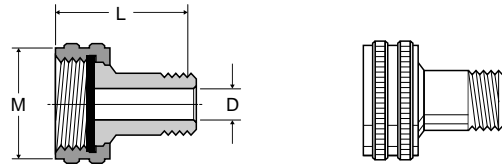

**Swivel Connector Female Garden Hose to Male Pipe 88GH**

PART NO.	HOSE THREAD	PIPE THREAD	L	M	FLOW DIA.D
88GH-12-4	3/4	1/4	1.69	1.15	.312
88GH-12-6	3/4	3/8	1.69	1.15	.406

**Swivel Connector Female Garden Hose to Hose Barb 90GH**

PART NO.	HOSE THREAD	I.D. HOSE SIZE	L	M	FLOW DIA.D
90GH-12-3	3/4	3/16	1.29	1.15	.125
90GH-12-4	3/4	1/4	1.21	1.15	.187
90GH-12-6	3/4	3/8	1.21	1.15	.281
90GH-12-8	3/4	1/2	1.21	1.15	.375
90GH-12-10*	3/4	5/8	1.93	1.19	.500
90GH-12-12*	3/4	3/4	1.93	1.19	.625

\*Denotes hex body

**Knurled Hose Nut 94GH**

PART NO.	HOSE THREAD	L	M	FLOW DIA.D
94GH-12	3/4	.57	1.15	.808

**Hose Nut Reducer 95GH**

PART NO.	HOSE THREAD	PIPE THREAD	C HEX	L
95GH-12-2	3/4	1/8	1-1/8	.63

**Hose Cap Nut 96GH**

PART NO.	HOSE THREAD	L	M
96GH-12	3/4	.50	1.15

**Female Hose to Female Pipe 98GH & 99GH**

PART NO.	HOSE THREAD	PIPE THREAD	C HEX	L	M	FLOW DIA.D
98GH-12-8	3/4	1/2	1-3/16	1.14	1.01	.687
99GH-12-12	3/4	3/4	1-3/16	1.25	1.17	.750