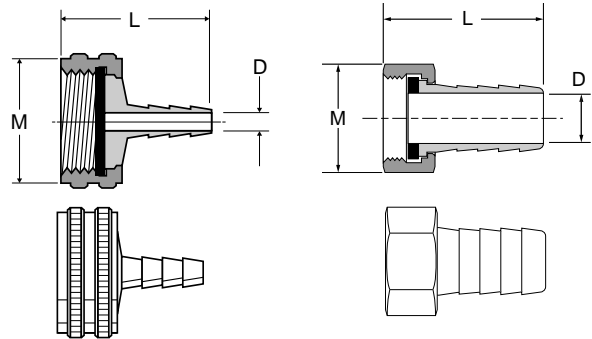

**Swivel Connector Female Garden Hose to Male Pipe 88GH**

PART NO.	HOSE THREAD	PIPE THREAD	L	M	FLOW DIA.D
88GH-12-4	3/4	1/4	1.69	1.15	.312
88GH-12-6	3/4	3/8	1.69	1.15	.406

**Swivel Connector Female Garden Hose to Hose Barb 90GH**

PART NO.	HOSE THREAD	I.D. HOSE SIZE	L	M	FLOW DIA.D
90GH-12-3	3/4	3/16	1.29	1.15	.125
90GH-12-4	3/4	1/4	1.21	1.15	.187
90GH-12-6	3/4	3/8	1.21	1.15	.281
90GH-12-8	3/4	1/2	1.21	1.15	.375
90GH-12-10*	3/4	5/8	1.93	1.19	.500
90GH-12-12*	3/4	3/4	1.93	1.19	.625

\*Denotes hex body

**Knurled Hose Nut 94GH**

PART NO.	HOSE THREAD	L	M	FLOW DIA.D
94GH-12	3/4	.57	1.15	.808

**Hose Nut Reducer 95GH**

PART NO.	HOSE THREAD	PIPE THREAD	C HEX	L
95GH-12-2	3/4	1/8	1-1/8	.63

**Hose Cap Nut 96GH**

PART NO.	HOSE THREAD	L	M
96GH-12	3/4	.50	1.15

**Female Hose to Female Pipe 98GH & 99GH**

PART NO.	HOSE THREAD	PIPE THREAD	C HEX	L	M	FLOW DIA.D
98GH-12-8	3/4	1/2	1-3/16	1.14	1.01	.687
99GH-12-12	3/4	3/4	1-3/16	1.25	1.17	.750