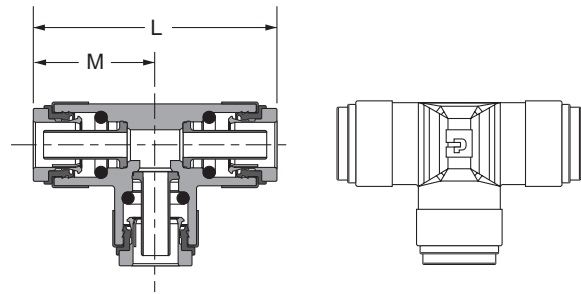

**Union Tee 364PTC**

PART NO.	TUBE SIZE	L	M
364PTC-4	1/4	1.42	.71
364PTC-6	3/8	1.99	.99
364PTC-8	1/2	2.25	1.13
364PTC-10	5/8	2.82	1.41

**Union Elbow 365PTC**

PART NO.	TUBE SIZE	L
365PTC-6	3/8	.99
365PTC-8	1/2	1.11

**Male Run Tee Swivel 371PTC**

PART NO.	TUBE SIZE 1	TUBE SIZE 2	PIPE THREAD	B HEX	L	M
371PTC-4-2	1/4	1/4	1/8	9/16	1.93	.71
371PTC-4-4	1/4	1/4	1/4	9/16	2.08	.71
371PTC-4-6	1/4	1/4	3/8	3/4	2.08	.71
371PTC-6-4	3/8	3/8	1/4	3/4	2.27	.99
371PTC-6-4-4	3/8	1/4	1/4	3/4	2.27	1.08
371PTC-6-6	3/8	3/8	3/8	3/4	2.27	.99
371PTC-8-4	1/2	1/2	1/4	15/16	2.55	1.13
371PTC-8-6	1/2	1/2	3/8	15/16	2.55	1.13
371PTC-8-8	1/2	1/2	1/2	15/16	2.74	1.13
371PTC-10-8	5/8	5/8	1/2	1-1/16	3.22	1.41