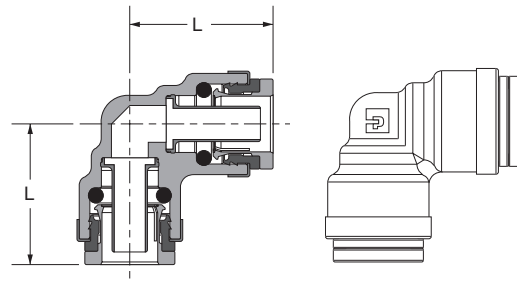

**Union Tee 364PTC**

PART NO.	TUBE SIZE	L	M
364PTC-4	1/4	1.42	.71
364PTC-6	3/8	1.99	.99
364PTC-8	1/2	2.25	1.13
364PTC-10	5/8	2.82	1.41

**Union Elbow 365PTC**

PART NO.	TUBE SIZE	L
365PTC-6	3/8	.99
365PTC-8	1/2	1.11

**Male Run Tee Swivel 371PTC**

PART NO.	TUBE SIZE 1	TUBE SIZE 2	PIPE THREAD	B HEX	L	M
371PTC-4-2	1/4	1/4	1/8	9/16	1.93	.71
371PTC-4-4	1/4	1/4	1/4	9/16	2.08	.71
371PTC-4-6	1/4	1/4	3/8	3/4	2.08	.71
371PTC-6-4	3/8	3/8	1/4	3/4	2.27	.99
371PTC-6-4-4	3/8	1/4	1/4	3/4	2.27	1.08
371PTC-6-6	3/8	3/8	3/8	3/4	2.27	.99
371PTC-8-4	1/2	1/2	1/4	15/16	2.55	1.13
371PTC-8-6	1/2	1/2	3/8	15/16	2.55	1.13
371PTC-8-8	1/2	1/2	1/2	15/16	2.74	1.13
371PTC-10-8	5/8	5/8	1/2	1-1/16	3.22	1.41