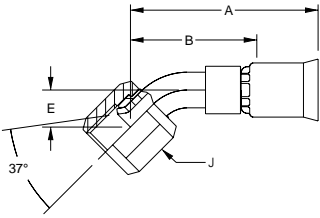

INDUSTRIAL 91N FITTINGS

13491N Straight Tube

91N Series Permanent

*Part Number	B	C	Tube Size		A		Cutoff Allow. B	
			Inch	Inch	Inch	MM	Inch	MM
13491N-8-8	+	+	-8	1/2	2.80	71	2-1/8	54
13491N-8-10	+	+	-10	1/2	2.80	71	2-1/8	54
13491N-10-10	+	+	-10	5/8	2.96	75	2-1/4	58
13491N-12-12	+	+	-12	3/4	3.37	86	2-9/16	65

The 16T91N fitting includes 13491N with the 60HAB sleeve and 61HAB nut.

* Brass nipple, steel shell.

B – Brass nipple, brass nut, shell.

C – All components 303 stainless steel. C – All components 303 stainless steel.

13791N JIC 37° Swivel 45° Elbow

91N Series Permanent

*Part Number	C	Thread Size	Inch	Tube Size		A		Cutoff Allow. B		E		J Hex
				Inch	Inch	Inch	MM	Inch	MM	Inch	MM	Inch
13791N-4-4		7/16-20	-4	1/4	1.74	44	1-3/16	30	0.33	8	9/16	
13791N-5-5	+	1/2-20	-5	5/16	1.87	47	1-1/4	32	0.36	9	5/8	
13791N-6-6		9/16-18	-6	3/8	1.94	49	1-5/16	33	0.39	10	11/16	
13791N-8-8		3/4-16	-8	1/2	2.28	58	1-9/16	37	0.55	14	7/8	
13791N-10-10		7/8-14	-10	5/8	2.42	61	1-11/16	43	0.64	43	1	
13791N-12-12	+	1-1/16-12	-12	3/4	2.83	58	2-1/16	52	0.78	20	1-1/4	
13791N-16-16	+	1-5/16-12	-16	1	3.18	81	2-1/4	57	0.89	23	1-1/2	
13791-20-20	+	1-5/8-12	-20		3.67	93	2-9/16	65	1.10	28	2	

* Steel tube, nipple, nut and shell.

B – Brass nipple, brass shell.

C – All components 303 stainless steel.

[+] Non Standard. See page 2 for information on non-standard products.

Smoothbore PTFE Hose
Convuluted PTFE Hose
Flare Seal Hose
Silicone Hose
Specialty Hoses
Fittings Permanent
Accessories
Technical Help
Warranty