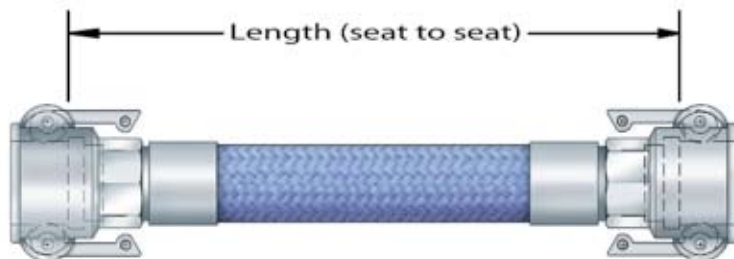

# MEASURING ASSEMBLY LENGTH

Male Pipe x Female JIC Assembly

Female JIC x Female JIC Assembly

Flange x Flange assembly

Cam & Groove x  
Cam & Groove Assembly

Sanitary x Sanitary Assembly

Smoothbore  
PTFE Hose

Convuluted  
PTFE Hose

Flare Seal  
Hose

Silicone  
Hose

Specialty  
Hoses

Fittings-Swage

Accessories

Technical  
Help

Warranty