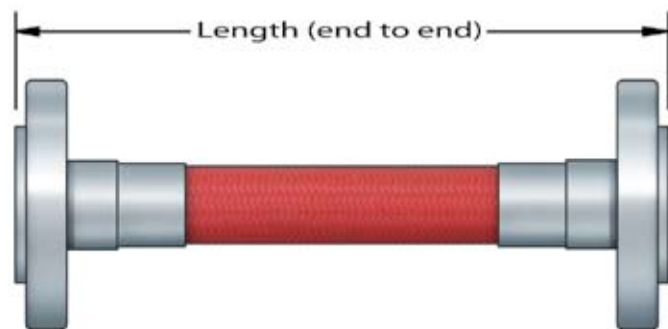

# MEASURING ASSEMBLY LENGTH

Male Pipe x Female JIC Assembly

Female JIC x Female JIC Assembly

Flange x Flange assembly

Cam & Groove x  
Cam & Groove Assembly

Sanitary x Sanitary Assembly

Smoothbore  
PTFE Hose

Convuluted  
PTFE Hose

Flare Seal  
Hose

Silicone  
Hose

Specialty  
Hoses

Fittings-Swage

Accessories

Technical  
Help

Warranty