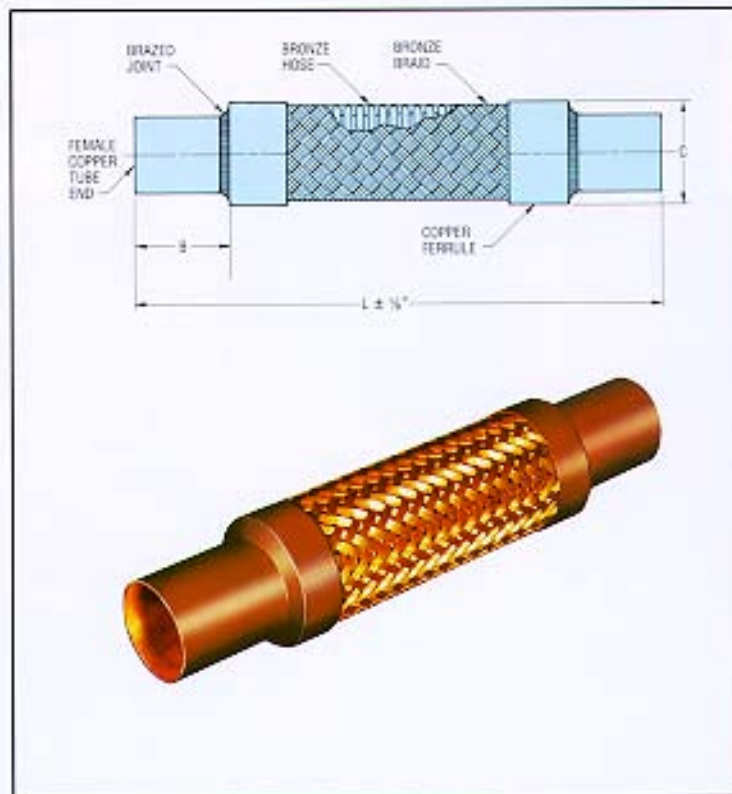

SERIES SEB - 6201

Braided Flexible Metal Sweat Connectors (Bronze Hose with Bronze Braid and Copper Female Ends).

TABLE 6 Sizes • Offset • Working Pressures • Weights

Expansion Joint Size: ID X Length	Stock	Lateral Offset Permanent	Working Press (PSI)		Approx. Unit Ship Weight
			@70°F	@300°F	
1/2 X 9	S	3/4"	450	374	1
1/2 X 10	S	1"	450	374	1
3/4 X 10	S	3/4"	340	282	1
3/4 X 11	S	3/4"	340	282	1
1 X 10	S	1/2"	302	250	1
1 X 12	S	1/2"	302	250	1 1/2
1 1/4 X 10	S	3/8"	280	232	2
1 1/4 X 13	S	3/8"	245	203	2
1 1/2 X 12	S	3/8"	245	203	3
1 1/2 X 14	S	3/8"	245	203	3
2 X 14	S	3/8"	190	157	5
2 X 15	X	3/8"	190	157	5

NOTES: 1. *S* indicates stocked item.

GOODYEAR
RUBBER PRODUCTS INC.

Call Toll Free: **1-866-711-4673**

WebSales@GoodyearRubberProducts.com

**We Ship
World Wide**