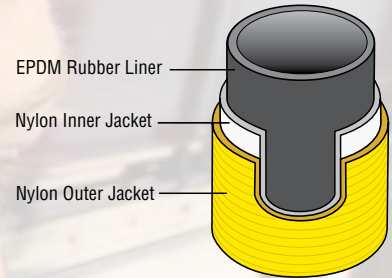

## Nylon Double Jacket Attack Hose

N-Dura<sup>®</sup> has an outstanding record of durability and value: 30 years of fireground experience and millions of feet sold prove that it is one of America's favorites. Produced from high quality raw materials to exacting standards, this rubber lined, nylon double jacketed hose has extinguished fires in every state, for the largest cities and the smallest volunteer fire departments.

### Properties and Construction

- Top quality, double jacket, rubber lined municipal fire hose made from 100% high strength, low stretch, air-entangled nylon for enhanced abrasion and kink resistance along with a lining of extruded EPDM rubber tube for long term adhesion.
- Outer jacket is manufactured with a tight weave with a high "pick" count to virtually eliminate snagging and pulling while on the fireground.
- Reverse twill weave of the inner jacket provides a smooth waterway, delivering the lowest friction loss in its class.
- The standard Dura-Cote™ treatment provides exceptional heat resistance, reduces moisture absorption, and greatly increases abrasion and petrochemical resistance.
- Lining remains flexible to temperatures as low as -40°F (-40°C) and is highly resistant to ozone and oxidation.
- Well suited for C.A.F.S. and foam solution application.
- National Fire Hose N-Dura<sup>®</sup> is manufactured in accordance with NFPA1961 standard, latest edition within our ISO-9001: 2000 certified quality assurance system.

### Construction:

Nylon Double Jacket  
EPDM Rubber Inner Liner