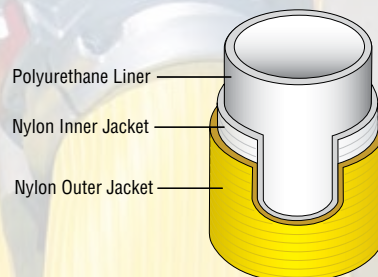

Dura-Pak - Type DP

Nylon Double Jacket Attack Hose

When introduced, Dura-Pak started an industry-wide trend toward lightweight hi-rise hose. Originally designed for back-pack use, Dura-Pak folds tightly for small spaces, hose beds and hi-rise packs. Because it is so durable many departments have selected Dura-Pak for frontline attack duties.

Properties and Construction

- Dura-Pak is a double jacket municipal fire hose with both jackets made from 100% high strength, low stretch, air-entangled nylon along with a lining of thermoplastic polyurethane for reduced weight while remaining kink resistant.
- Reverse twill weave of the inner jacket provides a smooth waterway, comparable only to **Ponn Conquest**.
- Standard Dura-Cote™ protective treatment greatly increases abrasion, heat, flame and petrochemical resistance while virtually eliminating water pick-up. When treated, Dura-Pak is protected from mildew and no drying is required.
- Lining remains flexible to temperatures as low as -40°F (-40°C) and is highly resistant to ozone and oxidation.
- Suitable for C.A.F.S. and foam concentrate applications.
- Polyurethane lining material meets National Sanitation Foundation (NSF) Standard 61 for drinking water.
- National Fire Hose Dura-Pak is manufactured in accordance with NFPA 1961 standard, latest edition within our ISO-9001: 2000 certified quality assurance system.

Construction:

Nylon Double Jacket
Polyurethane Inner Liner

Temperature Range:

-40° to 150°F (-40° to 65°C)

Couplings Available:

Aluminum NH/NST
or IPT Threaded

Hose Colors:

SIZE	SERVICE TEST	PROOF TEST	BURST	WEIGHT (For 50' Coupled)	FLAT WIDTH	HOSE BED Volume (100')	BOWL SIZE
	PSI (kPa)	PSI (kPa)	PSI (kPa)	LBS (KG)	IN	FT ³	IN
1-1/2"	400 (2760)	800 (5515)	1200 (8275)	13 (5.9)	2.80	1.0	1-15/16
1-3/4"	400 (2760)	800 (5515)	1200 (8275)	15 (6.8)	3.20	1.0	2-3/16
2-1/2"	400 (2760)	800 (5515)	1200 (8275)	23 (10.4)	4.50	1.5	3
3"	400 (2760)	800 (5515)	1200 (8275)	31 (14.1)	5.30	2.0	3-17/32