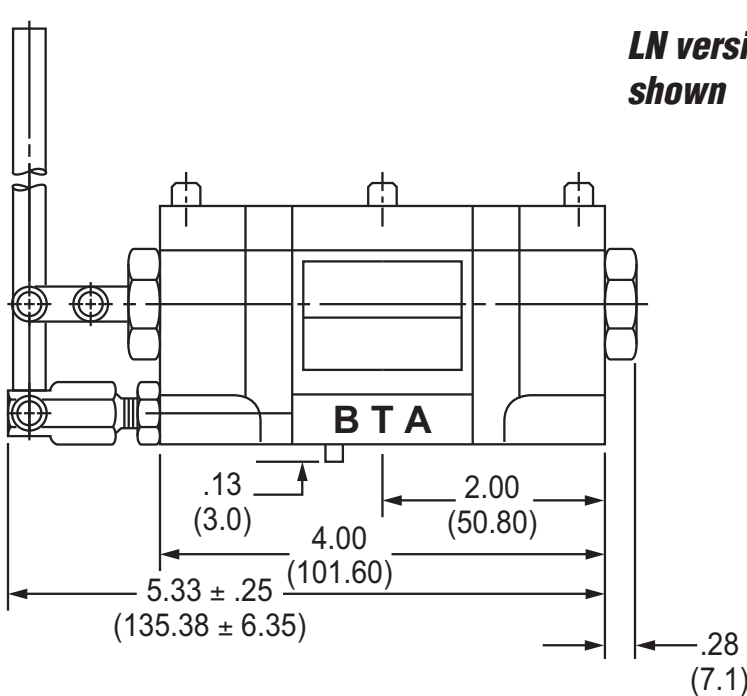

## Single Solenoid Operated

**WEIGHT:**  
 A.C. SOLENOID 3.7 LBS. (1.7 Kilos)  
 D.C. SOLENOID 5.3 LBS. (2.4 Kilos)

## Manually Operated

**WEIGHT 2 LBS. (.91 Kilos)**