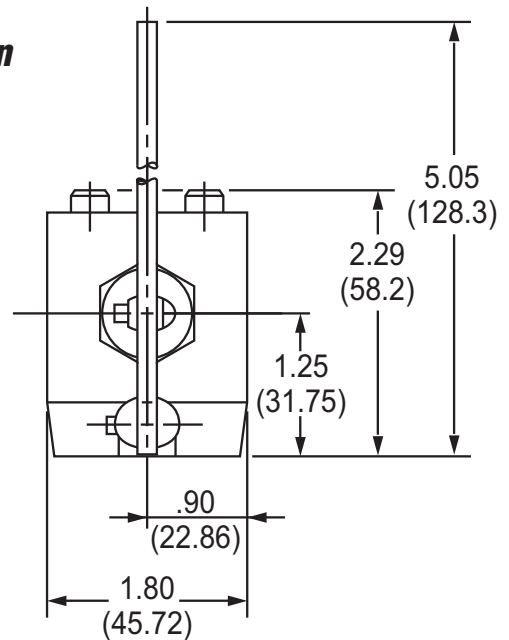

## Single Solenoid Operated

**WEIGHT:**  
 A.C. SOLENOID 3.7 LBS. (1.7 Kilos)  
 D.C. SOLENOID 5.3 LBS. (2.4 Kilos)

## Manually Operated

**WEIGHT 2 LBS. (.91 Kilos)**