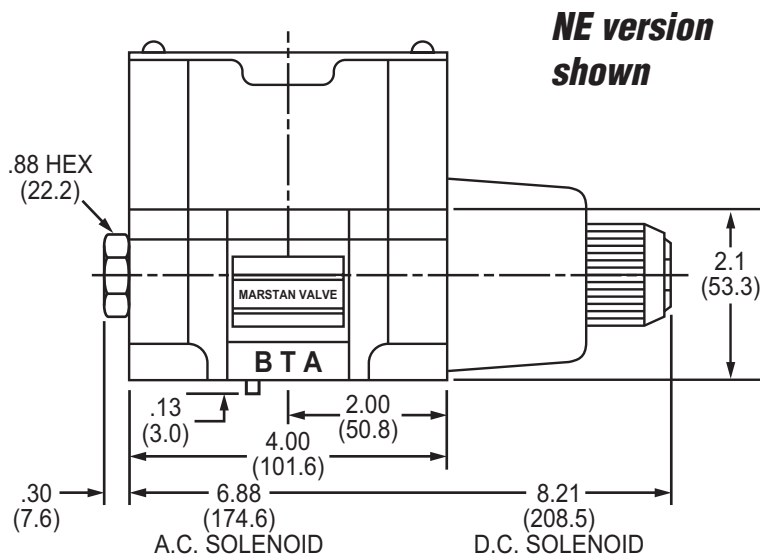

## Single Solenoid Operated

**WEIGHT:**  
 A.C. SOLENOID 3.7 LBS. (1.7 Kilos)  
 D.C. SOLENOID 5.3 LBS. (2.4 Kilos)

## Manually Operated

**WEIGHT 2 LBS. (.91 Kilos)**