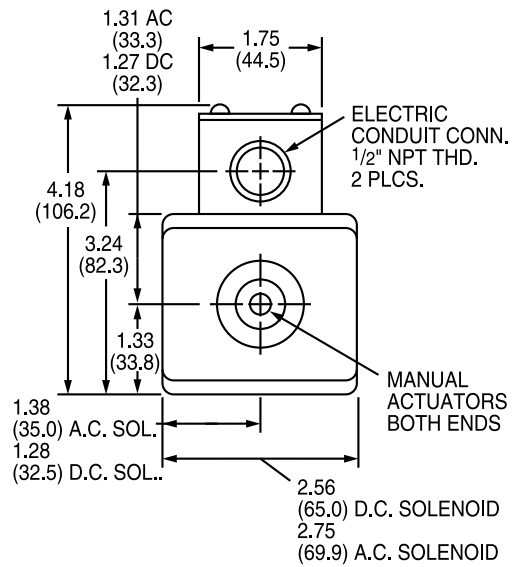

## Single Solenoid Operated

**WEIGHT:**  
 A.C. SOLENOID 3.7 LBS. (1.7 Kilos)  
 D.C. SOLENOID 5.3 LBS. (2.4 Kilos)

## Manually Operated

**WEIGHT 2 LBS. (.91 Kilos)**