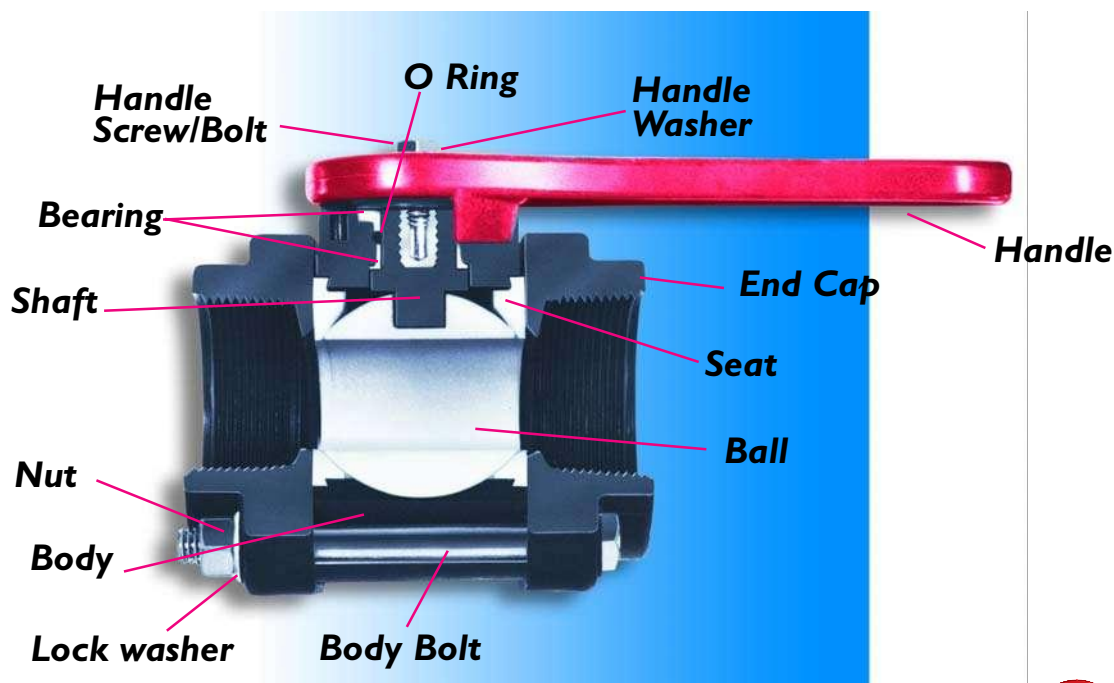

Ball Valve Replacement Parts

BALL VALVE REPLACEMENT PARTS - 1/2" FP, 3/4" FP 1" FP, 1" SP, 1-1/2" FP & 2" SP

Size and Part Number

DESCRIPTION	1/2" FP	3/4" FP	1" FP	1" SP	1-1/4" FP	1-1/2" FP	2" SP
Shaft	4S300-00	4S300-00	4H446-00	4S300-00	4S301-00	4S301-00	4S301-00
Handle	4L100-00	4L100-00	4H722-00	4L100-00	4L101-00	4L101-00	4L101-00
Body	4B200-00	4B200-00	4H384-00	4B200-00	4B201-00	4B201-00	4B201-00
Ball	4B100-00	4B100-00	4H389-00	4B100-00	4B101-00	4B101-00	4B101-00
End Cap	4E100-00	4E101-00	4H372-00	4E102-00	4E122-00	4E103-00	4E104-00
Seat	4S100-20	4S100-20	4H374-00	4S100-20	4S101-20	4S101-20	4S101-20
Upper Bearing	4B300-20	4B300-20	—	4B300-20	—	—	—
Upper Bearing 1-1/2"	—	—	—	—	4H013.20	4H013.20	4H013.20
Lower Bearing	4B300-20	4B300-20	—	4B300-20	4B301-20	4B301-20	4B301-20
O-Ring	4S200-00	4S200-00	—	4S200-00	4H038-00	4H038-00	4H038-00
O-Ring Shaft	—	—	4H356-00	—	—	—	—
O-Ring Body	—	—	4H379-00	—	—	—	—
Body Bolt	—	—	4H422-00	—	4H001-00	4H001-00	4H001-00
Body Bolt 1/4"x2-3/4"	4H000-00	4H000-00	—	4H000-00	—	—	—
Lockwasher	—	—	4H437-00	—	—	—	—
Lockwasher 1/4"	4H014-00	4H014-00	—	4H014-00	—	—	—
Lockwasher 3/8"	—	—	—	—	4H017-00	4H017-00	4H017-00
Nut	—	—	4H396-00	—	—	—	—
Nut 1/4" HEX	4H026-00	4H026-00	—	4H026-00	—	—	—
Nut 3/8"x21/64" HEX	—	—	—	—	4H024-00	4H024-00	4H024-00
Handle Screw	—	—	4H347-00	—	—	—	—
Handle Bolt 8/32"x1/2"	4H030-10	4H030-10	—	4H030-10	—	—	—
Handle Bolt 1/4"x5/8"	—	—	—	—	4H008-00	4H008-00	4H008-00
Handle Washer 1/4"x1"	—	—	—	—	4H016-10F	4H016-10F	4H016-10F