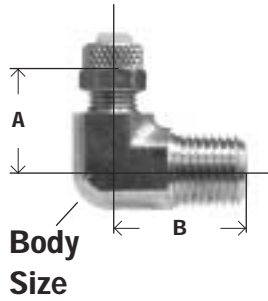

MALE ELBOW

1269
169P
269P

Part #	Tube O.D. x Male NPTF	A	B	Body Size	Approx. Wt. Lbs.	List Price
20-287	1/8" x 1/8"	0.62	0.69	0.31	0.02	4.97
20-288	3/16" x 1/8"	0.62	0.69	0.37	0.04	5.21
20-285	1/4" x 1/16"	0.62	0.69	0.37	0.04	5.36
20-289*	1/4" x 1/8"	0.53	0.73	0.50	0.04	3.77
20-290	1/4" x 1/4"	0.66	0.94	0.37	0.06	6.25
20-291	1/4" x 3/8"	0.75	1.03	0.50	0.10	8.16
20-292	5/16" x 1/8"	0.62	0.75	0.41	0.04	5.52
20-293	3/8" x 1/8"	0.91	0.81	0.56	0.08	5.10
20-294	3/8" x 1/4"	0.72	0.94	0.44	0.10	8.87
20-295	3/8" x 3/8"	0.78	1.03	0.50	0.14	10.02
20-296	1/2" x 3/8"	1.09	1.10	0.73	0.16	9.78

* Barstock

FEMALE ELBOW

1270
170P
270P

Part #	Tube O.D. x Female NPTF	A	B	Body Size	Approx. Wt. Lbs.	List Price
20-300	1/8" x 1/8"	0.69	0.55	0.56	0.02	8.24
20-301	3/16" x 1/8"	0.72	0.55	0.56	0.02	8.31
20-302	1/4" x 1/8"	0.62	0.75	0.37	0.08	8.24
20-303	1/4" x 1/4"	0.72	0.88	0.50	0.10	7.93
20-304	3/8" x 1/4"	0.72	0.88	0.50	0.12	8.47
20-305	1/2" x 3/8"	0.91	0.94	0.63	0.16	13.29

MALE RUN TEE

1271
171P
271P

Part #	Tube O.D. x Male NPTF	A	B	Body Size	Approx. Wt. Lbs.	List Price
20-308	1/8" x 1/8"	0.62	0.69	0.31	0.04	10.80
20-309	3/16" x 1/8"	0.62	0.69	0.31	0.04	10.57
20-310	1/4" x 1/8"	0.62	0.75	0.37	0.08	8.70
20-311	1/4" x 1/4"	0.66	0.94	0.37	0.10	13.21
20-312	5/16" x 1/8"	0.62	0.75	0.37	0.08	10.96
20-313	3/8" x 1/4"	0.66	0.94	0.44	0.10	11.73
20-314	1/2" x 3/8"	0.81	1.06	0.63	0.16	18.88