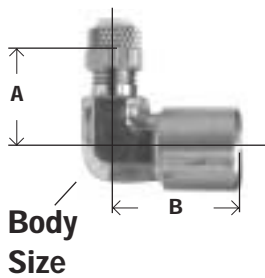

MALE ELBOW

1269
169P
269P

Part #	Tube O.D. x Male NPTF	A	B	Body Size	Approx. Wt. Lbs.	List Price
20-287	1/8" x 1/8"	0.62	0.69	0.31	0.02	4.97
20-288	3/16" x 1/8"	0.62	0.69	0.37	0.04	5.21
20-285	1/4" x 1/16"	0.62	0.69	0.37	0.04	5.36
20-289*	1/4" x 1/8"	0.53	0.73	0.50	0.04	3.77
20-290	1/4" x 1/4"	0.66	0.94	0.37	0.06	6.25
20-291	1/4" x 3/8"	0.75	1.03	0.50	0.10	8.16
20-292	5/16" x 1/8"	0.62	0.75	0.41	0.04	5.52
20-293	3/8" x 1/8"	0.91	0.81	0.56	0.08	5.10
20-294	3/8" x 1/4"	0.72	0.94	0.44	0.10	8.87
20-295	3/8" x 3/8"	0.78	1.03	0.50	0.14	10.02
20-296	1/2" x 3/8"	1.09	1.10	0.73	0.16	9.78

* Barstock

FEMALE ELBOW

1270
170P
270P

Part #	Tube O.D. x Female NPTF	A	B	Body Size	Approx. Wt. Lbs.	List Price
20-300	1/8" x 1/8"	0.69	0.55	0.56	0.02	8.24
20-301	3/16" x 1/8"	0.72	0.55	0.56	0.02	8.31
20-302	1/4" x 1/8"	0.62	0.75	0.37	0.08	8.24
20-303	1/4" x 1/4"	0.72	0.88	0.50	0.10	7.93
20-304	3/8" x 1/4"	0.72	0.88	0.50	0.12	8.47
20-305	1/2" x 3/8"	0.91	0.94	0.63	0.16	13.29

MALE RUN TEE

1271
171P
271P

Part #	Tube O.D. x Male NPTF	A	B	Body Size	Approx. Wt. Lbs.	List Price
20-308	1/8" x 1/8"	0.62	0.69	0.31	0.04	10.80
20-309	3/16" x 1/8"	0.62	0.69	0.31	0.04	10.57
20-310	1/4" x 1/8"	0.62	0.75	0.37	0.08	8.70
20-311	1/4" x 1/4"	0.66	0.94	0.37	0.10	13.21
20-312	5/16" x 1/8"	0.62	0.75	0.37	0.08	10.96
20-313	3/8" x 1/4"	0.66	0.94	0.44	0.10	11.73
20-314	1/2" x 3/8"	0.81	1.06	0.63	0.16	18.88