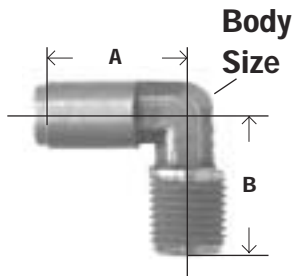

## BRASS PUSH - IN FITTINGS

BRASS

### UNION TEE

KQT  
 12-060 AQ64  
 50-564 6540  
 264OF 3140  
 264PP 164PL

Part #	Tube O.D.	A	Body Size	Approx. Wt. Lbs.	List Price
20-025	1/8"	0.65	0.31	0.04	11.97
20-026	5/32"	0.67	0.31	0.04	10.73
20-027	3/16"	0.75	0.37	0.06	12.04
20-028	1/4"	0.92	0.37	0.09	10.77
20-031	5/16"	0.89	0.49	0.10	14.19
20-029	3/8"	0.98	0.50	0.13	13.92
20-030	1/2"	1.16	0.62	0.24	26.26

### FEMALE CONNECTOR

266PP  
 AQ66 12-426  
 6463 50-566  
 3114 266-OF  
 66PL 1166

Part #	Tube O.D. x Female NPTF	A	Hex	Approx. Wt. Lbs.	List Price
20-032	1/8" x 1/8"	0.96	0.56	0.04	8.86
20-038	1/8" x 1/4"	1.04	0.67	0.04	15.62
20-034	1/4" x 1/8"	1.23	0.56	0.06	8.70
20-035	1/4" x 1/4"	1.42	0.75	0.09	9.01
20-036	3/8" x 1/4"	1.32	0.75	0.09	10.96
20-037	3/8" x 3/8"	1.31	0.87	0.12	13.75

### FIXED MALE ELBOW

269PP 12-445  
 AQ69-P 1169  
 6500  
 169PLNS

Part #	Tube O.D. x Male NPTF	A	B	Body Size	Approx. Wt. Lbs.	List Price
20-065	1/8" x 1/8"	0.69	0.69	0.31	0.03	7.07
20-066	5/32" x 1/8"	0.68	0.68	0.31	0.03	6.92
20-067	3/16" x 1/8"	0.75	0.71	0.37	0.04	7.86
20-068	1/4" x 1/8"	0.89	0.75	0.37	0.06	5.67
20-069	1/4" x 1/4"	0.95	0.96	0.37	0.08	6.05
20-070	1/4" x 3/8"	1.00	0.98	0.50	0.10	10.80
20-071	3/8" x 1/8"	0.99	0.80	0.50	0.06	10.49
20-072	3/8" x 1/4"	0.98	0.98	0.50	0.09	7.37
20-073	3/8" x 3/8"	0.97	0.98	0.50	0.12	8.51
20-074	1/2" x 1/4"	1.15	1.05	0.62	0.15	14.53
20-075	1/2" x 3/8"	1.18	1.05	0.62	0.22	14.53
20-064	1/2" x 1/2"	1.16	1.66	0.62	0.20	16.01