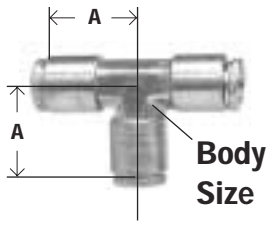

## BRASS FITTINGS

### UNION TEE

KQT  
 12-060 AQ64  
 50-564 6540  
 264OF 3140  
 264PP 164PL

Part #	Tube O.D.	A	Body Size	Approx. Wt. Lbs.	List Price
20-025	1/8"	0.65	0.31	0.04	11.97
20-026	5/32"	0.67	0.31	0.04	10.73
20-027	3/16"	0.75	0.37	0.06	12.04
20-028	1/4"	0.92	0.37	0.09	10.77
20-031	5/16"	0.89	0.49	0.10	14.19
20-029	3/8"	0.98	0.50	0.13	13.92
20-030	1/2"	1.16	0.62	0.24	26.26

### FEMALE CONNECTOR

266PP  
 AQ66 12-426  
 6463 50-566  
 3114 266-OF  
 66PL 1166

Part #	Tube O.D. x Female NPTF	A	Hex	Approx. Wt. Lbs.	List Price
20-032	1/8" x 1/8"	0.96	0.56	0.04	8.86
20-038	1/8" x 1/4"	1.04	0.67	0.04	15.62
20-034	1/4" x 1/8"	1.23	0.56	0.06	8.70
20-035	1/4" x 1/4"	1.42	0.75	0.09	9.01
20-036	3/8" x 1/4"	1.32	0.75	0.09	10.96
20-037	3/8" x 3/8"	1.31	0.87	0.12	13.75

### FIXED MALE ELBOW

269PP 12-445  
 AQ69-P 1169  
 6500  
 169PLNS

Part #	Tube O.D. x Male NPTF	A	B	Body Size	Approx. Wt. Lbs.	List Price
20-065	1/8" x 1/8"	0.69	0.69	0.31	0.03	7.07
20-066	5/32" x 1/8"	0.68	0.68	0.31	0.03	6.92
20-067	3/16" x 1/8"	0.75	0.71	0.37	0.04	7.86
20-068	1/4" x 1/8"	0.89	0.75	0.37	0.06	5.67
20-069	1/4" x 1/4"	0.95	0.96	0.37	0.08	6.05
20-070	1/4" x 3/8"	1.00	0.98	0.50	0.10	10.80
20-071	3/8" x 1/8"	0.99	0.80	0.50	0.06	10.49
20-072	3/8" x 1/4"	0.98	0.98	0.50	0.09	7.37
20-073	3/8" x 3/8"	0.97	0.98	0.50	0.12	8.51
20-074	1/2" x 1/4"	1.15	1.05	0.62	0.15	14.53
20-075	1/2" x 3/8"	1.18	1.05	0.62	0.22	14.53
20-064	1/2" x 1/2"	1.16	1.66	0.62	0.20	16.01