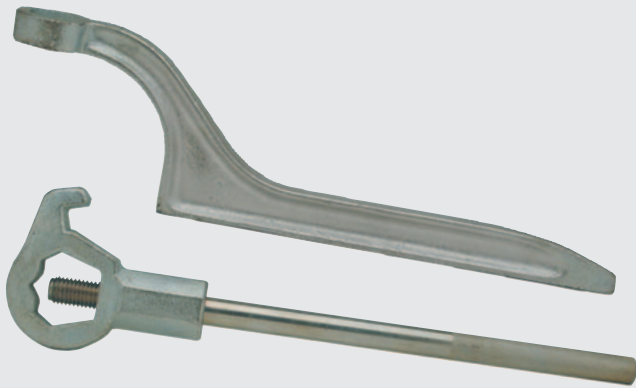

FOOT VALVE

SIZE	PKG QTY	PART#
1-1/2"	20	FV-150-DP
2"	9	FV-200-DP
2-1/2"	4	FV-250-DP
3"	8	FV-300-DP
4"	4	FV-400-DP
6"	1	FV-600-DP
8"	1	FV-800-DP

UNIVERSAL HOSE END

SIZE	PKG QTY	PART#
3/8"	100	HE-38-DP
1/2"	100	HE-50-DP
3/4"	100	HE-75-DP
1"	80	HE-100-DP

UNIVERSAL FEMALE END

SIZE	PKG QTY	PART#
3/8"	100	FE-38-DP
1/2"	100	FE-50-DP
3/4"	100	FE-75-DP
1"	100	FE-100-DP

SPANNER WRENCH

SIZE	PKG QTY	PART#
1-1/2"	100	SW-150-DP
2"	100	SW-200-DP
2-1/2"	60	SW-250-DP
3"	45	SW-300-DP
4"	30	SW-400-DP
8"	10	SW-800-DP
	14	ASW-00-DS

UNIVERSAL MALE END

SIZE	PKG QTY	PART#
3/8"	100	ME-38-DP
1/2"	100	ME-50-DP
3/4"	100	ME-75-DP
1"	100	ME-100-DP

Package quantity is only a guideline & not required quantity for ordering.