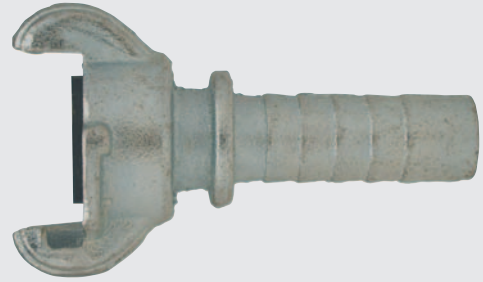

FOOT VALVE

SIZE	PKG QTY	PART#
1-1/2"	20	FV-150-DP
2"	9	FV-200-DP
2-1/2"	4	FV-250-DP
3"	8	FV-300-DP
4"	4	FV-400-DP
6"	1	FV-600-DP
8"	1	FV-800-DP

UNIVERSAL HOSE END

SIZE	PKG QTY	PART#
3/8"	100	HE-38-DP
1/2"	100	HE-50-DP
3/4"	100	HE-75-DP
1"	80	HE-100-DP

UNIVERSAL FEMALE END

SIZE	PKG QTY	PART#
3/8"	100	FE-38-DP
1/2"	100	FE-50-DP
3/4"	100	FE-75-DP
1"	100	FE-100-DP

SPANNER WRENCH

SIZE	PKG QTY	PART#
1-1/2"	100	SW-150-DP
2"	100	SW-200-DP
2-1/2"	60	SW-250-DP
3"	45	SW-300-DP
4"	30	SW-400-DP
8"	10	SW-800-DP
	14	ASW-00-DS

UNIVERSAL MALE END

SIZE	PKG QTY	PART#
3/8"	100	ME-38-DP
1/2"	100	ME-50-DP
3/4"	100	ME-75-DP
1"	100	ME-100-DP

Package quantity is only a guideline & not required quantity for ordering.