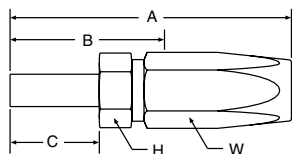

21D51 Standpipe Light Series

51 Series Field Attachable

Steel Part Number	Tube O.D.	Hose I.D.	A		Cutoff Allow. B		C		H Hex	W Hex
			inch	mm	inch	mm	inch	mm	mm	mm
#										
Hose Fitting	mm	inch	inch	mm	inch	mm	inch	mm	mm	mm
21D51-6-3	6	3/16	2.17	55	1.38	35	0.87	22	17	16
21D51-6-6	6	3/8	2.64	67	1.26	32	0.71	18	19	22
21D51-8-4	8	1/4	2.28	58	1.42	36	0.87	22	14	17
21D51-10-5	10	5/16	2.52	64	1.50	38	0.91	23	14	29
21D51-10-6	10	3/8	2.80	71	1.65	42	0.91	23	17	22
21D51-15-8	15	1/2	3.15	80	1.89	48	0.98	25	19	27
21D51-22-12	22	3/4	3.46	88	1.89	48	1.10	28	27	35
21D51-28-16	28	1	4.09	104	2.28	58	1.18	30	32	43

23D51 Standpipe Heavy Series

51 Series Field Attachable

Steel Part Number	Tube O.D.	Hose I.D.	A		Cutoff Allow. B		C		H Hex	W Hex
			inch	mm	inch	mm	inch	mm	mm	mm
#										
Hose Fitting	mm	inch	inch	mm	inch	mm	inch	mm	mm	mm
23D51-8-3 (+)	8 (+)	3/16	2.20	56	1.42	36	0.94	24	14	16
23D51-10-4 (+)	10 (+)	1/4	2.28	58	1.42	36	1.02	26	14	17
23D51-12-5 (+)	12 (+)	5/16	2.56	65	1.54	39	1.02	26	14	29
23D51-12-6	12	3/8	2.91	74	1.81	46	1.02	26	17	22
23D51-14-6	14	3/8	3.03	77	1.89	48	1.14	29	17	22
23D51-25-12	25	3/4	4.17	106	2.56	65	1.58	40	27	35
23D51-30-16	30	1	4.65	118	2.83	72	1.73	44	32	43