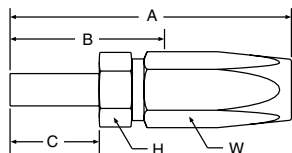

21D51 Standpipe Light Series

51 Series Field Attachable

Steel Part Number	Tube O.D.	Hose I.D.	A		Cutoff Allow. B		C		H Hex	W Hex
			inch	mm	inch	mm	inch	mm	mm	mm
#										
Hose Fitting	mm	inch	inch	mm	inch	mm	inch	mm	mm	mm
21D51-6-3	6	3/16	2.17	55	1.38	35	0.87	22	17	16
21D51-6-6	6	3/8	2.64	67	1.26	32	0.71	18	19	22
21D51-8-4	8	1/4	2.28	58	1.42	36	0.87	22	14	17
21D51-10-5	10	5/16	2.52	64	1.50	38	0.91	23	14	29
21D51-10-6	10	3/8	2.80	71	1.65	42	0.91	23	17	22
21D51-15-8	15	1/2	3.15	80	1.89	48	0.98	25	19	27
21D51-22-12	22	3/4	3.46	88	1.89	48	1.10	28	27	35
21D51-28-16	28	1	4.09	104	2.28	58	1.18	30	32	43

23D51 Standpipe Heavy Series

51 Series Field Attachable

Steel Part Number	Tube O.D.	Hose I.D.	A		Cutoff Allow. B		C		H Hex	W Hex
			inch	mm	inch	mm	inch	mm	mm	mm
#										
Hose Fitting	mm	inch	inch	mm	inch	mm	inch	mm	mm	mm
23D51-8-3 (+)	8 (+)	3/16	2.20	56	1.42	36	0.94	24	14	16
23D51-10-4 (+)	10 (+)	1/4	2.28	58	1.42	36	1.02	26	14	17
23D51-12-5 (+)	12 (+)	5/16	2.56	65	1.54	39	1.02	26	14	29
23D51-12-6	12	3/8	2.91	74	1.81	46	1.02	26	17	22
23D51-14-6	14	3/8	3.03	77	1.89	48	1.14	29	17	22
23D51-25-12	25	3/4	4.17	106	2.56	65	1.58	40	27	35
23D51-30-16	30	1	4.65	118	2.83	72	1.73	44	32	43