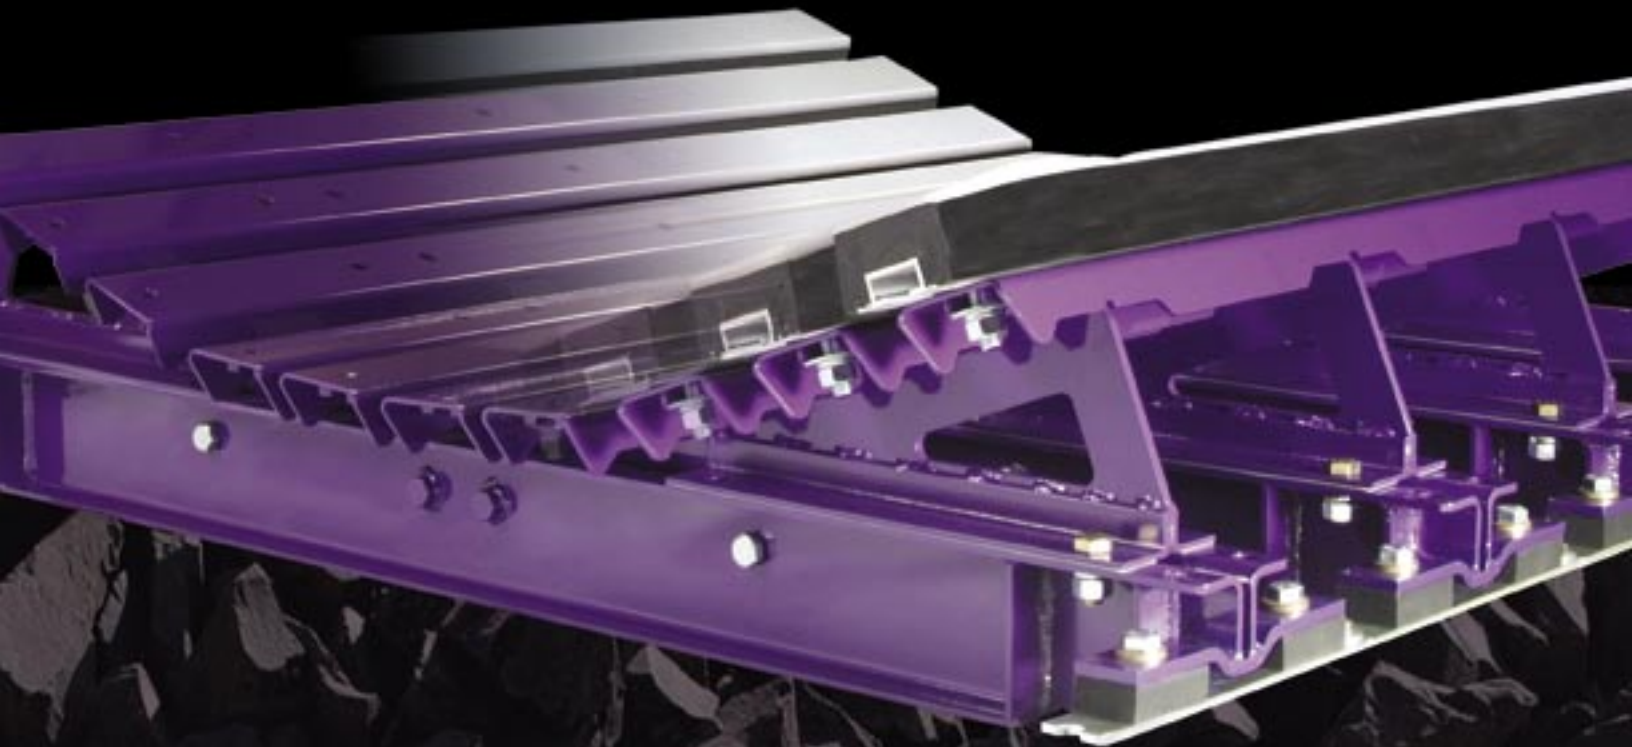

**DRX™**  
Impact Beds

# Tough Design. Soft Results.

## It's the Structure, Not the Bars

Performance is engineered into the entire DRX Impact Bed structure—from extreme construction to innovative bar supports to multi-level belt protection. Our enhanced design controls acceleration to deaden impact energy, reduce damaging vibrations and extend belt life.