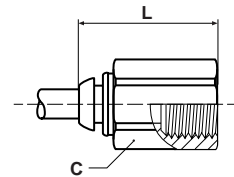

F4PB Compact Male Connector BSPP

PART NO.	TUBE SIZE	BSPP	C HEX	J	L
F4PB4-1/8	4	1/8	13	6	21.7
F4PB4-1/4	4	1/4	16	9	23.2
F4PB6-1/8	6	1/8	13	6	25.3
F4PB6-1/4	6	1/4	16	9	26.0
F4PB8-1/4	8	1/4	16	9	27.4
F4PB8-1/8	8	1/8	14	6	27.4
F4PB8-3/8	8	3/8	20	9	28.0
F4PB10-1/4	10	1/4	17	9	35.4
F4PB10-3/8	10	3/8	20	9	31.4
F4PB10-1/2	10	1/2	24	12	30.3
F4PB12-1/4	12	1/4	20	9	36.0
F4PB12-3/8	12	3/8	20	9	35.7
F4PB12-1/2	12	1/2	24	12	34.1
F4PB14-3/8	14	3/8	22	9	38.3
F4PB14-1/2	14	1/2	24	12	37.4

B

F8PB Male Connector Metric Straight Thread

PART NO.	TUBE SIZE	MM THREAD	C HEX	L
F8PB4M5	4	M5x0.8	12	25.5
F8PB4M10	4	M10x1	14	24.0
F8PB6M5	6	M5x0.8	14	26.0
F8PB6M10	6	M10x1	14	28.0
F8PB6M12	6	M12x1.5	17	30.0
F8PB8M12	8	M12x1.5	17	30.0
F8PB8M16	8	M16x1.5	22	28.0
F8PB8M22	8	M22x1.5	27	30.0

G4PB Female Connector BSPP

PART NO.	TUBE SIZE	BSPP	C HEX	L
G4PB4-1/8	4	1/8	14	26.0
G4PB6-1/8	6	1/8	14	27.5
G4PB6-1/4	6	1/4	17	33.0
G4PB8-1/8	8	1/8	17	29.0
G4PB8-1/4	8	1/4	17	33.0

WG4PB Bulkhead Union Female BSPP

PART NUMBER	TUBE SIZE	BSPP	B2	C1 HEX	C2 HEX	J	L	W
WG4PB4-1/8	4	G1/8	M11x0.75	14	14	8	25.0	6
WG4PB6-1/8	6	G1/8	M13x1	17	17	8	25.0	6
WG4PB6-1/4	6	G1/4	M13x1	17	19	12	29.5	6
WG4PB8-1/8	8	G1/8	M15x1.25	19	17	8	25.0	6
WG4PB8-1/4	8	G1/4	M15x1.25	19	19	12	30.0	6
WG4PB10-3/8	10	G3/8	M18x1	22	22	12	34.0	8
WG4PB12-3/8	12	G3/8	M23x1.5	27	24	12	35.0	10
WG4PB12-1/2	12	G1/2	M23x1.5	27	27	14	40.0	10