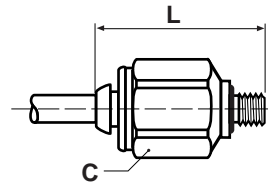

F4PB Compact Male Connector BSPP

PART NO.	TUBE SIZE	BSPP	C HEX	J	L
F4PB4-1/8	4	1/8	13	6	21.7
F4PB4-1/4	4	1/4	16	9	23.2
F4PB6-1/8	6	1/8	13	6	25.3
F4PB6-1/4	6	1/4	16	9	26.0
F4PB8-1/4	8	1/4	16	9	27.4
F4PB8-1/8	8	1/8	14	6	27.4
F4PB8-3/8	8	3/8	20	9	28.0
F4PB10-1/4	10	1/4	17	9	35.4
F4PB10-3/8	10	3/8	20	9	31.4
F4PB10-1/2	10	1/2	24	12	30.3
F4PB12-1/4	12	1/4	20	9	36.0
F4PB12-3/8	12	3/8	20	9	35.7
F4PB12-1/2	12	1/2	24	12	34.1
F4PB14-3/8	14	3/8	22	9	38.3
F4PB14-1/2	14	1/2	24	12	37.4

B

F8PB Male Connector Metric Straight Thread

PART NO.	TUBE SIZE	MM THREAD	C HEX	L
F8PB4M5	4	M5x0.8	12	25.5
F8PB4M10	4	M10x1	14	24.0
F8PB6M5	6	M5x0.8	14	26.0
F8PB6M10	6	M10x1	14	28.0
F8PB6M12	6	M12x1.5	17	30.0
F8PB8M12	8	M12x1.5	17	30.0
F8PB8M16	8	M16x1.5	22	28.0
F8PB8M22	8	M22x1.5	27	30.0

G4PB Female Connector BSPP

PART NO.	TUBE SIZE	BSPP	C HEX	L
G4PB4-1/8	4	1/8	14	26.0
G4PB6-1/8	6	1/8	14	27.5
G4PB6-1/4	6	1/4	17	33.0
G4PB8-1/8	8	1/8	17	29.0
G4PB8-1/4	8	1/4	17	33.0

WG4PB Bulkhead Union Female BSPP

PART NUMBER	TUBE SIZE	BSPP	B2	C1 HEX	C2 HEX	J	L	W
WG4PB4-1/8	4	G1/8	M11x0.75	14	14	8	25.0	6
WG4PB6-1/8	6	G1/8	M13x1	17	17	8	25.0	6
WG4PB6-1/4	6	G1/4	M13x1	17	19	12	29.5	6
WG4PB8-1/8	8	G1/8	M15x1.25	19	17	8	25.0	6
WG4PB8-1/4	8	G1/4	M15x1.25	19	19	12	30.0	6
WG4PB10-3/8	10	G3/8	M18x1	22	22	12	34.0	8
WG4PB12-3/8	12	G3/8	M23x1.5	27	24	12	35.0	10
WG4PB12-1/2	12	G1/2	M23x1.5	27	27	14	40.0	10