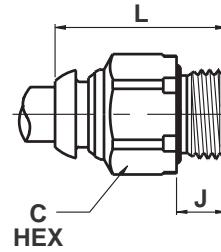

F4PB Compact Male Connector BSPP

PART NO.	TUBE SIZE	BSPP	C HEX	J	L
F4PB4-1/8	4	1/8	13	6	21.7
F4PB4-1/4	4	1/4	16	9	23.2
F4PB6-1/8	6	1/8	13	6	25.3
F4PB6-1/4	6	1/4	16	9	26.0
F4PB8-1/4	8	1/4	16	9	27.4
F4PB8-1/8	8	1/8	14	6	27.4
F4PB8-3/8	8	3/8	20	9	28.0
F4PB10-1/4	10	1/4	17	9	35.4
F4PB10-3/8	10	3/8	20	9	31.4
F4PB10-1/2	10	1/2	24	12	30.3
F4PB12-1/4	12	1/4	20	9	36.0
F4PB12-3/8	12	3/8	20	9	35.7
F4PB12-1/2	12	1/2	24	12	34.1
F4PB14-3/8	14	3/8	22	9	38.3
F4PB14-1/2	14	1/2	24	12	37.4

B

F8PB Male Connector Metric Straight Thread

PART NO.	TUBE SIZE	MM THREAD	C HEX	L
F8PB4M5	4	M5x0.8	12	25.5
F8PB4M10	4	M10x1	14	24.0
F8PB6M5	6	M5x0.8	14	26.0
F8PB6M10	6	M10x1	14	28.0
F8PB6M12	6	M12x1.5	17	30.0
F8PB8M12	8	M12x1.5	17	30.0
F8PB8M16	8	M16x1.5	22	28.0
F8PB8M22	8	M22x1.5	27	30.0

G4PB Female Connector BSPP

PART NO.	TUBE SIZE	BSPP	C HEX	L
G4PB4-1/8	4	1/8	14	26.0
G4PB6-1/8	6	1/8	14	27.5
G4PB6-1/4	6	1/4	17	33.0
G4PB8-1/8	8	1/8	17	29.0
G4PB8-1/4	8	1/4	17	33.0

WG4PB Bulkhead Union Female BSPP

PART NUMBER	TUBE SIZE	BSPP	B2	C1 HEX	C2 HEX	J	L	W
WG4PB4-1/8	4	G1/8	M11x0.75	14	14	8	25.0	6
WG4PB6-1/8	6	G1/8	M13x1	17	17	8	25.0	6
WG4PB6-1/4	6	G1/4	M13x1	17	19	12	29.5	6
WG4PB8-1/8	8	G1/8	M15x1.25	19	17	8	25.0	6
WG4PB8-1/4	8	G1/4	M15x1.25	19	19	12	30.0	6
WG4PB10-3/8	10	G3/8	M18x1	22	22	12	34.0	8
WG4PB12-3/8	12	G3/8	M23x1.5	27	24	12	35.0	10
WG4PB12-1/2	12	G1/2	M23x1.5	27	27	14	40.0	10