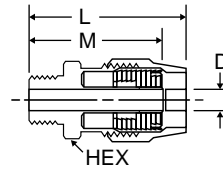

Male Connector 68RB

PART NO.	HOSE SIZE	STRAIGHT THREAD	PIPE THREAD	HEX	L	M	D
68RB-6-4	3/8	31/32-20	1/4	31/32	2.24	1.91	.281
68RB-6-6	3/8	31/32-20	3/8	31/32	2.24	1.91	.281
68RB-6-8	3/8	31/32-20	1/2	31/32	2.38	2.06	.281
68RB-8-6	1/2	1-3/32-20	3/8	1-1/8	2.24	1.91	.390
68RB-8-8	1/2	1-3/32-20	1/2	1-1/8	2.29	2.07	.390

Male Connector Body Only 68RB

PART NO.	HOSE SIZE	STRAIGHT THREAD	PIPE THREAD	HEX	L	D
68RB-6-4B	3/8	31/32-20	1/4	31/32	1.91	.281
68RB-6-6B	3/8	31/32-20	3/8	31/32	1.91	.281
68RB-6-8B	3/8	31/32-20	1/2	31/32	2.06	.281
68RB-8-6B	1/2	1-3/32-20	3/8	1-1/8	1.91	.390
68RB-8-8B	1/2	1-3/32-20	1/2	1-1/8	2.07	.390

Male Connector with Spring Guard 68RBSG

PART NO.	HOSE SIZE	PIPE THREAD	HEX	L	M	D
68RBSG-6-4	3/8	1/4	31/32	4.8	1.91	.281
68RBSG-6-6	3/8	3/8	31/32	4.8	1.91	.281
68RBSG-6-8	3/8	1/2	31/32	4.9	2.06	.281
68RBSG-8-6	1/2	3/8	1-1/8	5.0	1.91	.390
68RBSG-8-8	1/2	1/2	1-1/8	5.2	2.07	.390

Adapter 76RB

PART NO.	PIPE THREAD	STRAIGHT THREAD	HEX	L	D
76RB-3/4-4	1/4	3/4-20	3/4	1.06	.31
76RB-3/4-6	3/8	3/4-20	3/4	1.12	.31
76RB-7/8-6	3/8	7/8-20	7/8	1.18	.44
76RB-7/8-8	1/2	7/8-20	7/8	1.37	.50