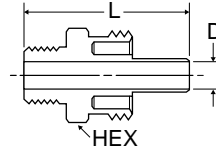

Male Connector 68RB

PART NO.	HOSE SIZE	STRAIGHT THREAD	PIPE THREAD	HEX	L	M	D
68RB-6-4	3/8	31/32-20	1/4	31/32	2.24	1.91	.281
68RB-6-6	3/8	31/32-20	3/8	31/32	2.24	1.91	.281
68RB-6-8	3/8	31/32-20	1/2	31/32	2.38	2.06	.281
68RB-8-6	1/2	1-3/32-20	3/8	1-1/8	2.24	1.91	.390
68RB-8-8	1/2	1-3/32-20	1/2	1-1/8	2.29	2.07	.390

Male Connector Body Only 68RB

PART NO.	HOSE SIZE	STRAIGHT THREAD	PIPE THREAD	HEX	L	D
68RB-6-4B	3/8	31/32-20	1/4	31/32	1.91	.281
68RB-6-6B	3/8	31/32-20	3/8	31/32	1.91	.281
68RB-6-8B	3/8	31/32-20	1/2	31/32	2.06	.281
68RB-8-6B	1/2	1-3/32-20	3/8	1-1/8	1.91	.390
68RB-8-8B	1/2	1-3/32-20	1/2	1-1/8	2.07	.390

Male Connector with Spring Guard 68RBSG

PART NO.	HOSE SIZE	PIPE THREAD	HEX	L	M	D
68RBSG-6-4	3/8	1/4	31/32	4.8	1.91	.281
68RBSG-6-6	3/8	3/8	31/32	4.8	1.91	.281
68RBSG-6-8	3/8	1/2	31/32	4.9	2.06	.281
68RBSG-8-6	1/2	3/8	1-1/8	5.0	1.91	.390
68RBSG-8-8	1/2	1/2	1-1/8	5.2	2.07	.390

Adapter 76RB

PART NO.	PIPE THREAD	STRAIGHT THREAD	HEX	L	D
76RB-3/4-4	1/4	3/4-20	3/4	1.06	.31
76RB-3/4-6	3/8	3/4-20	3/4	1.12	.31
76RB-7/8-6	3/8	7/8-20	7/8	1.18	.44
76RB-7/8-8	1/2	7/8-20	7/8	1.37	.50