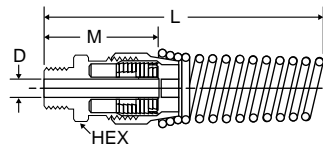

Male Connector 68RB

PART NO.	HOSE SIZE	STRAIGHT THREAD	PIPE THREAD	HEX	L	M	D
68RB-6-4	3/8	31/32-20	1/4	31/32	2.24	1.91	.281
68RB-6-6	3/8	31/32-20	3/8	31/32	2.24	1.91	.281
68RB-6-8	3/8	31/32-20	1/2	31/32	2.38	2.06	.281
68RB-8-6	1/2	1-3/32-20	3/8	1-1/8	2.24	1.91	.390
68RB-8-8	1/2	1-3/32-20	1/2	1-1/8	2.29	2.07	.390

Male Connector Body Only 68RB

PART NO.	HOSE SIZE	STRAIGHT THREAD	PIPE THREAD	HEX	L	D
68RB-6-4B	3/8	31/32-20	1/4	31/32	1.91	.281
68RB-6-6B	3/8	31/32-20	3/8	31/32	1.91	.281
68RB-6-8B	3/8	31/32-20	1/2	31/32	2.06	.281
68RB-8-6B	1/2	1-3/32-20	3/8	1-1/8	1.91	.390
68RB-8-8B	1/2	1-3/32-20	1/2	1-1/8	2.07	.390

Male Connector with Spring Guard 68RBSG

PART NO.	HOSE SIZE	PIPE THREAD	HEX	L	M	D
68RBSG-6-4	3/8	1/4	31/32	4.8	1.91	.281
68RBSG-6-6	3/8	3/8	31/32	4.8	1.91	.281
68RBSG-6-8	3/8	1/2	31/32	4.9	2.06	.281
68RBSG-8-6	1/2	3/8	1-1/8	5.0	1.91	.390
68RBSG-8-8	1/2	1/2	1-1/8	5.2	2.07	.390

Adapter 76RB

PART NO.	PIPE THREAD	STRAIGHT THREAD	HEX	L	D
76RB-3/4-4	1/4	3/4-20	3/4	1.06	.31
76RB-3/4-6	3/8	3/4-20	3/4	1.12	.31
76RB-7/8-6	3/8	7/8-20	7/8	1.18	.44
76RB-7/8-8	1/2	7/8-20	7/8	1.37	.50