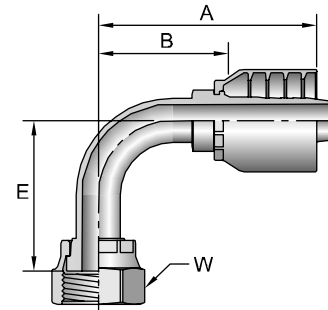

### 1J970

Female Seal-Lok® - Swivel - 90° Elbow - Short Drop  
ISO 12151-1 - SWES90

| #<br>Part Number | Thread |           | Hose I.D.<br>inch | A    |    | E    |    | W<br>inch | B    |    |
|------------------|--------|-----------|-------------------|------|----|------|----|-----------|------|----|
|                  | inch   | mm        |                   | inch | mm | inch | mm |           | inch | mm |
| 1J970-8-8        | 1/2    | 13/16x16  | 1/2               | 2.59 | 66 | 1.14 | 29 | 15/16     | 1.38 | 35 |
| 1J970-12-8       | 3/4    | 1-3/16x12 | 1/2               | 3.21 | 82 | 1.88 | 48 | 1-3/8     | 2.00 | 51 |

### 1J570

Female Seal-Lok® - Swivel - 90° Elbow - Medium Drop  
ISO 12151-1 - SWSB

| #<br>Part Number | Thread |      | Hose I.D.<br>inch | A    |    | E    |    | W<br>inch | B    |    |
|------------------|--------|------|-------------------|------|----|------|----|-----------|------|----|
|                  | inch   | mm   |                   | inch | mm | inch | mm |           | inch | mm |
| 1J570-10-10      | 5/8    | 1x14 | 5/8               | 2.88 | 73 | 1.85 | 47 | 1-1/8     | 1.63 | 41 |

### 1J170

Female Seal-Lok® - Swivel - 90° Elbow - Long Drop  
ISO 12151-1 - SWEL90

| #<br>Part Number | Thread |          | Hose I.D.<br>inch | A    |    | E    |    | W<br>inch | B    |    |
|------------------|--------|----------|-------------------|------|----|------|----|-----------|------|----|
|                  | inch   | mm       |                   | inch | mm | inch | mm |           | inch | mm |
| 1J170-8-8        | 1/2    | 13/16x16 | 1/2               | 2.59 | 66 | 2.52 | 65 | 15/16     | 1.38 | 35 |
| 1J170-10-10      | 5/8    | 1x14     | 5/8               | 2.88 | 73 | 2.76 | 70 | 1-1/8     | 1.63 | 41 |