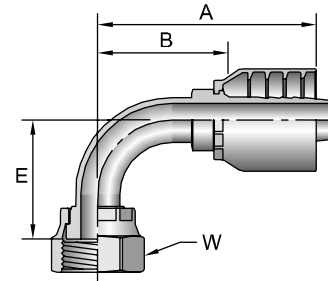

### 1J970

Female Seal-Lok® - Swivel - 90° Elbow - Short Drop  
ISO 12151-1 - SWES90

| #<br>Part Number | Thread |           | Hose I.D.<br>inch | A    |    | E    |    | W<br>inch | B    |    |
|------------------|--------|-----------|-------------------|------|----|------|----|-----------|------|----|
|                  | inch   | mm        |                   | inch | mm | inch | mm |           | inch | mm |
| 1J970-8-8        | 1/2    | 13/16x16  | 1/2               | 2.59 | 66 | 1.14 | 29 | 15/16     | 1.38 | 35 |
| 1J970-12-8       | 3/4    | 1-3/16x12 | 1/2               | 3.21 | 82 | 1.88 | 48 | 1-3/8     | 2.00 | 51 |

### 1J570

Female Seal-Lok® - Swivel - 90° Elbow - Medium Drop  
ISO 12151-1 - SWSB

| #<br>Part Number | Thread |      | Hose I.D.<br>inch | A    |    | E    |    | W<br>inch | B    |    |
|------------------|--------|------|-------------------|------|----|------|----|-----------|------|----|
|                  | inch   | mm   |                   | inch | mm | inch | mm |           | inch | mm |
| 1J570-10-10      | 5/8    | 1x14 | 5/8               | 2.88 | 73 | 1.85 | 47 | 1-1/8     | 1.63 | 41 |

### 1J170

Female Seal-Lok® - Swivel - 90° Elbow - Long Drop  
ISO 12151-1 - SWEL90

| #<br>Part Number | Thread |          | Hose I.D.<br>inch | A    |    | E    |    | W<br>inch | B    |    |
|------------------|--------|----------|-------------------|------|----|------|----|-----------|------|----|
|                  | inch   | mm       |                   | inch | mm | inch | mm |           | inch | mm |
| 1J170-8-8        | 1/2    | 13/16x16 | 1/2               | 2.59 | 66 | 2.52 | 65 | 15/16     | 1.38 | 35 |
| 1J170-10-10      | 5/8    | 1x14     | 5/8               | 2.88 | 73 | 2.76 | 70 | 1-1/8     | 1.63 | 41 |