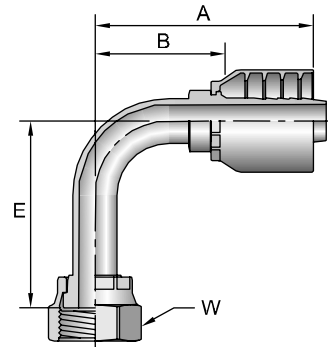

### 1J970

Female Seal-Lok® - Swivel - 90° Elbow - Short Drop  
ISO 12151-1 - SWES90

| #<br>Part Number | Thread |           | Hose I.D.<br>inch | A    |    | E    |    | W<br>inch | B    |    |
|------------------|--------|-----------|-------------------|------|----|------|----|-----------|------|----|
|                  | inch   | mm        |                   | inch | mm | inch | mm |           | inch | mm |
| 1J970-8-8        | 1/2    | 13/16x16  | 1/2               | 2.59 | 66 | 1.14 | 29 | 15/16     | 1.38 | 35 |
| 1J970-12-8       | 3/4    | 1-3/16x12 | 1/2               | 3.21 | 82 | 1.88 | 48 | 1-3/8     | 2.00 | 51 |

### 1J570

Female Seal-Lok® - Swivel - 90° Elbow - Medium Drop  
ISO 12151-1 - SWSB

| #<br>Part Number | Thread |      | Hose I.D.<br>inch | A    |    | E    |    | W<br>inch | B    |    |
|------------------|--------|------|-------------------|------|----|------|----|-----------|------|----|
|                  | inch   | mm   |                   | inch | mm | inch | mm |           | inch | mm |
| 1J570-10-10      | 5/8    | 1x14 | 5/8               | 2.88 | 73 | 1.85 | 47 | 1-1/8     | 1.63 | 41 |

### 1J170

Female Seal-Lok® - Swivel - 90° Elbow - Long Drop  
ISO 12151-1 - SWEL90

| #<br>Part Number | Thread |          | Hose I.D.<br>inch | A    |    | E    |    | W<br>inch | B    |    |
|------------------|--------|----------|-------------------|------|----|------|----|-----------|------|----|
|                  | inch   | mm       |                   | inch | mm | inch | mm |           | inch | mm |
| 1J170-8-8        | 1/2    | 13/16x16 | 1/2               | 2.59 | 66 | 2.52 | 65 | 15/16     | 1.38 | 35 |
| 1J170-10-10      | 5/8    | 1x14     | 5/8               | 2.88 | 73 | 2.76 | 70 | 1-1/8     | 1.63 | 41 |