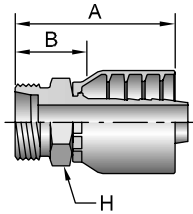

Hose
A

1GU70

Female BSP Parallel Pipe - Swivel - (60° Cone)

#			A				B	
Part Number	Thread Inch	Hose I.D. inch	inch	mm	H mm	W inch	inch	mm
1GU70-6-6	3/8x19	3/8	2.45	62	22	NA	1.55	39
1GU70-8-8	1/2x14	1/2	2.82	72	27	NA	1.61	41

Fittings
70 Series
B

1FG70

Male French Gaz Series - Rigid - (24° Cone)

#			A				B	
Part Number	Thread mm	Hose I.D. inch	inch	mm	H inch	mm	inch	mm
1FG70-21-10	21 M30x1,5	5/8	2.87	73	1.18	30	1.62	41

Equipment
C