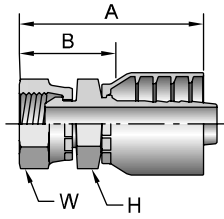

Hose
A

1GU70

Female BSP Parallel Pipe - Swivel - (60° Cone)

#			A				B	
Part Number	Thread Inch	Hose I.D. inch	inch	mm	H mm	W inch	inch	mm
1GU70-6-6	3/8x19	3/8	2.45	62	22	NA	1.55	39
1GU70-8-8	1/2x14	1/2	2.82	72	27	NA	1.61	41

Fittings
70 Series
B

1FG70

Male French Gaz Series - Rigid - (24° Cone)

#			A				B	
Part Number	Thread mm	Hose I.D. inch	inch	mm	H inch	mm	inch	mm
1FG70-21-10	21 M30x1,5	5/8	2.87	73	1.18	30	1.62	41

Equipment
C