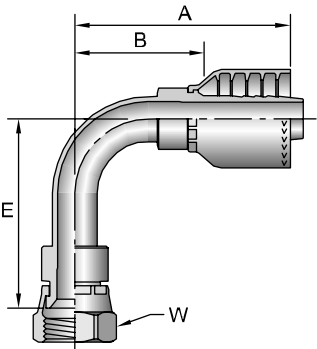

1L971

Female JIC 37° - Swivel - 90° Elbow - Medium Drop

# Part Number	Thread		Hose I.D. inch	A		E		W inch	B	
	inch	7/8x14		inch	mm	inch	mm		inch	mm
1L971-10-8	5/8	7/8x14	1/2	3.24	82	1.75	44	1	2.04	52

Equipment
C