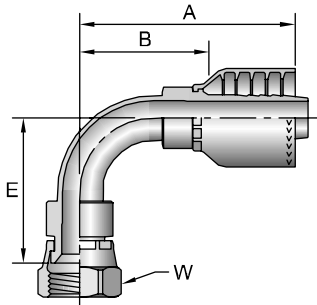

### 13971

Female JIC 37° - Swivel - 90° Elbow - Short Drop

# Part Number	Thread		Hose I.D. inch	A		E		W inch	B	
	inch	9/16x18		inch	mm	inch	mm		inch	mm
13971-6-6	3/8	9/16x18	3/8	2.21	56	0.91	23	11/16	1.31	33
13971-8-8	1/2	3/4x16	1/2	2.62	67	1.14	29	7/8	1.41	36
13971-10-8	5/8	7/8x14	1/2	2.74	70	1.26	32	1	1.53	39
13971-10-10	5/8	7/8x14	5/8	2.88	73	1.26	32	1	1.63	41
13971-12-10	3/4	1-1/16x12	5/8	2.98	76	1.89	48	1-1/4	1.73	44
13971-12-12	3/4	1-1/16x12	3/4	3.50	89	1.89	48	1-1/4	2.11	54
13971-16-16	1	1-5/16x12	1	4.36	111	2.20	56	1-1/2	2.58	66
13971-20-20	1-1/4	1-5/8x12	1-1/4	4.78	121	3.33	85	2	3.11	79
13971-24-24	1-1/2	1-7/8x12	1-1/2	6.33	161	3.98	101	2-1/4	4.14	105

# Part Number	Thread		Hose I.D. inch	A		E		W inch	B	
	inch	7/8x14		inch	mm	inch	mm		inch	mm
1L971-10-8	5/8	7/8x14	1/2	3.24	82	1.75	44	1	2.04	52

Equipment  
**C**

# Part Number	Thread		Hose I.D. inch	A		E		W inch	B	
	inch	9/16x18		inch	mm	inch	mm		inch	mm
14171-6-6	3/8	9/16x18	3/8	2.34	59	2.13	54	11/16	1.44	37
14171-8-8	1/2	3/4x16	1/2	2.58	66	2.52	64	7/8	1.37	35
14171-12-12	3/4	1-1/16x14	3/4	3.49	89	3.78	96	1-1/4	2.11	54
14171-16-16	1	1-5/16x12	1	4.36	111	4.32	110	1-1/2	2.58	66