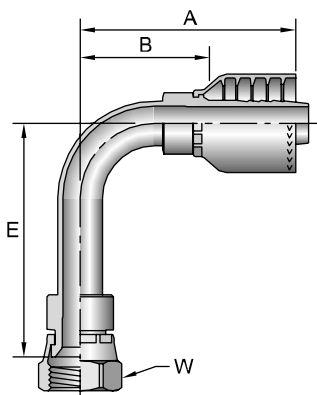

# Part Number	Thread		Hose I.D. inch	A		E		W inch	B	
	inch	9/16x18		inch	mm	inch	mm		inch	mm
13971-6-6	3/8	9/16x18	3/8	2.21	56	0.91	23	11/16	1.31	33
13971-8-8	1/2	3/4x16	1/2	2.62	67	1.14	29	7/8	1.41	36
13971-10-8	5/8	7/8x14	1/2	2.74	70	1.26	32	1	1.53	39
13971-10-10	5/8	7/8x14	5/8	2.88	73	1.26	32	1	1.63	41
13971-12-10	3/4	1-1/16x12	5/8	2.98	76	1.89	48	1-1/4	1.73	44
13971-12-12	3/4	1-1/16x12	3/4	3.50	89	1.89	48	1-1/4	2.11	54
13971-16-16	1	1-5/16x12	1	4.36	111	2.20	56	1-1/2	2.58	66
13971-20-20	1-1/4	1-5/8x12	1-1/4	4.78	121	3.33	85	2	3.11	79
13971-24-24	1-1/2	1-7/8x12	1-1/2	6.33	161	3.98	101	2-1/4	4.14	105

### 1L971

Female JIC 37° - Swivel - 90° Elbow - Medium Drop

# Part Number	Thread		Hose I.D. inch	A		E		W inch	B	
	inch	7/8x14		inch	mm	inch	mm		inch	mm
1L971-10-8	5/8	7/8x14	1/2	3.24	82	1.75	44	1	2.04	52

Equipment  
**C**

# Part Number	Thread		Hose I.D. inch	A		E		W inch	B	
	inch	9/16x18		inch	mm	inch	mm		inch	mm
14171-6-6	3/8	9/16x18	3/8	2.34	59	2.13	54	11/16	1.44	37
14171-8-8	1/2	3/4x16	1/2	2.58	66	2.52	64	7/8	1.37	35
14171-12-12	3/4	1-1/16x14	3/4	3.49	89	3.78	96	1-1/4	2.11	54
14171-16-16	1	1-5/16x12	1	4.36	111	4.32	110	1-1/2	2.58	66