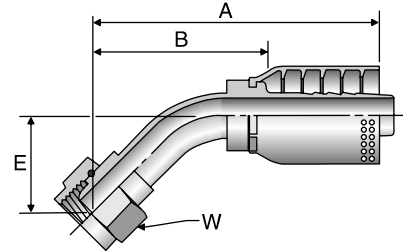

### 1B173

Female BSP Parallel Pipe - Swivel- 45° Elbow - (60° Cone)  
ISO 228-1

# Part Number	Thread inch	Hose I.D. inch	A		E		W mm	B	
			inch	mm	inch	mm		inch	mm
1B173-12-12	3/4x14	3/4	4.33	110	1.02	26	32	2.44	62
1B173-16-16	1x11	1	5.35	136	1.54	39	41	3.31	84

### 1B273

Female BSP Parallel Pipe - Swivel - 90° Elbow - (60° Cone)  
ISO 228-1

# Part Number	Thread inch	Hose I.D. inch	A		E		W mm	B	
			inch	mm	inch	mm		inch	mm
1B273-12-12	3/4x14	3/4	4.17	106	2.17	55	32	2.28	58
1B273-16-16	1x11	1	4.76	121	2.99	76	41	2.76	70
1B273-20-20	1-1/4x11	1-1/4	5.94	151	3.15	80	50	3.43	87