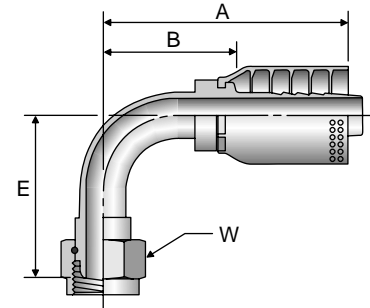

### 1B173

Female BSP Parallel Pipe - Swivel- 45° Elbow - (60° Cone)  
ISO 228-1

# Part Number	Thread inch	Hose I.D. inch	A		E		W mm	B	
			inch	mm	inch	mm		inch	mm
1B173-12-12	3/4x14	3/4	4.33	110	1.02	26	32	2.44	62
1B173-16-16	1x11	1	5.35	136	1.54	39	41	3.31	84

### 1B273

Female BSP Parallel Pipe - Swivel - 90° Elbow - (60° Cone)  
ISO 228-1

# Part Number	Thread inch	Hose I.D. inch	A		E		W mm	B	
			inch	mm	inch	mm		inch	mm
1B273-12-12	3/4x14	3/4	4.17	106	2.17	55	32	2.28	58
1B273-16-16	1x11	1	4.76	121	2.99	76	41	2.76	70
1B273-20-20	1-1/4x11	1-1/4	5.94	151	3.15	80	50	3.43	87