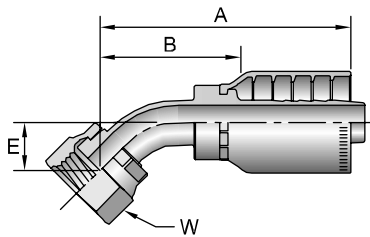

### 1JS78

Female Seal-Lok® - Swivel - Long  
ISO 12151-1 - SWSB

# Part Number	Thread		Hose I.D. inch	A		H inch	W inch	B	
	inch	inch		inch	mm			inch	mm
1JS78-12-12	3/4	1-3/16x12	3/4	3.70	94	1-1/8	1-3/8	1.94	49
1JS78-16-16	1	1-7/16x12	1	4.03	102	1-3/8	1-5/8	2.18	55
1JS78-20-16	1-1/4	1-11/16x12	1	3.99	101	1-3/4	1-7/8	2.14	54
1JS78-20-20	1-1/4	1-11/16x12	1-1/4	4.62	117	1-3/4	1-7/8	2.23	57
1JS78-24-24	1-1/2	2-12	1-1/2	4.70	119,4	2	2-1/4	2.49	63,2

# Part Number	Thread		Hose I.D. inch	A		E		W inch	B	
	inch	inch		inch	mm	inch	mm		inch	mm
1J778-12-12	3/4	1-3/16x12	3/4	4.11	104	0.81	21	1-3/8	2.35	60
1J778-16-16	1	1-7/16x12	1	4.69	119	0.94	24	1-5/8	2.84	72
1J778-20-20	1-1/4	1-11/16x12	1-1/4	5.78	147	0.98	25	1-7/8	3.29	84
1J778-24-24	1-1/2	2x12	1-1/2	6.91	176	1.56	40	2-1/4	4.70	119

# Part Number	Thread		Hose I.D. inch	A		E		W inch	B	
	inch	inch		inch	mm	inch	mm		inch	mm
1J978-12-12	3/4	1-3/16x12	3/4	3.97	100	1.89	48	1-3/8	2.21	56
1J978-16-16	1	1-7/16x12	1	4.62	117	2.21	56	1-5/8	2.77	70
1J978-20-16	1-1/4	1-11/16x12	1	5.04	128	2.54	65	1-7/8	3.10	81
1J978-20-20	1-1/4	1-11/16x12	1-1/4	5.82	148	2.52	64	1-7/8	3.43	87
1J978-24-24	1-1/2	2x12	1-1/2	6.58	167	2.70	69	2-1/4	4.37	111