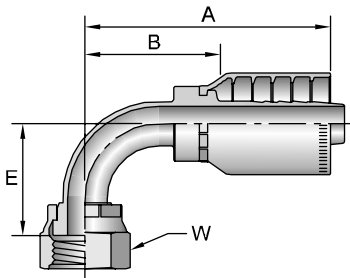

# Part Number	Thread		Hose I.D. inch	A		H inch	W inch	B	
	inch	inch		inch	mm			inch	mm
1JS78-12-12	3/4	1-3/16x12	3/4	3.70	94	1-1/8	1-3/8	1.94	49
1JS78-16-16	1	1-7/16x12	1	4.03	102	1-3/8	1-5/8	2.18	55
1JS78-20-16	1-1/4	1-11/16x12	1	3.99	101	1-3/4	1-7/8	2.14	54
1JS78-20-20	1-1/4	1-11/16x12	1-1/4	4.62	117	1-3/4	1-7/8	2.23	57
1JS78-24-24	1-1/2	2-12	1-1/2	4.70	119,4	2	2-1/4	2.49	63,2

### 1J778

Female Seal-Lok® - Swivel - 45° Elbow  
ISO 12151-1 - SWE45

# Part Number	Thread		Hose I.D. inch	A		E		W inch	B	
	inch	inch		inch	mm	inch	mm		inch	mm
1J778-12-12	3/4	1-3/16x12	3/4	4.11	104	0.81	21	1-3/8	2.35	60
1J778-16-16	1	1-7/16x12	1	4.69	119	0.94	24	1-5/8	2.84	72
1J778-20-20	1-1/4	1-11/16x12	1-1/4	5.78	147	0.98	25	1-7/8	3.29	84
1J778-24-24	1-1/2	2x12	1-1/2	6.91	176	1.56	40	2-1/4	4.70	119

# Part Number	Thread		Hose I.D. inch	A		E		W inch	B	
	inch	inch		inch	mm	inch	mm		inch	mm
1J978-12-12	3/4	1-3/16x12	3/4	3.97	100	1.89	48	1-3/8	2.21	56
1J978-16-16	1	1-7/16x12	1	4.62	117	2.21	56	1-5/8	2.77	70
1J978-20-16	1-1/4	1-11/16x12	1	5.04	128	2.54	65	1-7/8	3.10	81
1J978-20-20	1-1/4	1-11/16x12	1-1/4	5.82	148	2.52	64	1-7/8	3.43	87
1J978-24-24	1-1/2	2x12	1-1/2	6.58	167	2.70	69	2-1/4	4.37	111