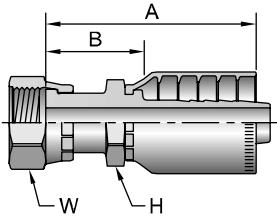

Hose  
**A**

Fittings  
78 Series  
**B**

Equipment  
**C**

Accessories  
**D**

Technical  
**E**

### 1JS78

Female Seal-Lok® - Swivel - Long  
ISO 12151-1 - SWSB

# Part Number	Thread		Hose I.D. inch	A		H inch	W inch	B	
	inch	inch		inch	mm			inch	mm
1JS78-12-12	3/4	1-3/16x12	3/4	3.70	94	1-1/8	1-3/8	1.94	49
1JS78-16-16	1	1-7/16x12	1	4.03	102	1-3/8	1-5/8	2.18	55
1JS78-20-16	1-1/4	1-11/16x12	1	3.99	101	1-3/4	1-7/8	2.14	54
1JS78-20-20	1-1/4	1-11/16x12	1-1/4	4.62	117	1-3/4	1-7/8	2.23	57
1JS78-24-24	1-1/2	2-12	1-1/2	4.70	119,4	2	2-1/4	2.49	63,2

# Part Number	Thread		Hose I.D. inch	A		E		W inch	B	
	inch	inch		inch	mm	inch	mm		inch	mm
1J778-12-12	3/4	1-3/16x12	3/4	4.11	104	0.81	21	1-3/8	2.35	60
1J778-16-16	1	1-7/16x12	1	4.69	119	0.94	24	1-5/8	2.84	72
1J778-20-20	1-1/4	1-11/16x12	1-1/4	5.78	147	0.98	25	1-7/8	3.29	84
1J778-24-24	1-1/2	2x12	1-1/2	6.91	176	1.56	40	2-1/4	4.70	119