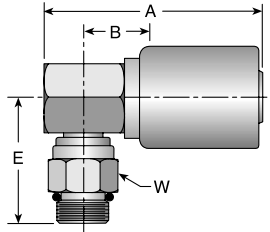

Hose
A

10LHY

Male SAE Straight Thread with O-Ring - Swivel - 90° Elbow

# Part Number	Thread inch	Hose I.D. inch	A	E	W	B

Fittings
HY Series
B

103HY

Male JIC 37° - Rigid

# Part Number	Thread inch	Hose I.D. inch	A		H	B	
			inch	mm	inch	inch	mm
103HY-4-4	7/16x20	1/4	2.52	64	5/8	1.19	30
103HY-5-4	1/2x20	1/4	2.52	64	5/8	1.19	30
103HY-6-4	9/16x18	1/4	2.53	64	11/16	1.19	30
103HY-6-5	9/16x18	5/16	2.56	65	11/16	1.22	31
103HY-6-6	9/16x18	3/8	2.54	65	11/16	1.19	30
103HY-6-8	9/16x18	1/2	2.72	69	7/8	1.38	35
103HY-8-6	3/4x16	3/8	2.64	67	13/16	1.28	33
103HY-8-8	3/4x16	1/2	2.81	71	7/8	1.47	37
103HY-10-6	7/8x14	3/8	2.81	71	1	1.47	37
103HY-10-8	7/8x14	1/2	2.91	74	1	1.56	40
103HY-10-10	7/8x14	5/8	2.98	76	1-1/8	1.59	40
103HY-10-12	7/8x14	3/4	3.08	78	1-1/4	1.50	38
103HY-12-8	1-1/16x12	1/2	3.02	77	1-1/8	1.66	42
103HY-12-10	1-1/16x12	5/8	3.09	78	1-1/8	1.72	44
103HY-12-12	1-1/16x12	3/4	3.19	81	1-1/4	1.63	41
103HY-14-12	1-3/16x12	3/4	3.19	81	1-1/4	1.63	41
103HY-16-12	1-5/16x12	3/4	3.23	82	1-3/8	1.66	42
103HY-16-16	1-5/16x12	1	3.39	86	1-3/8	1.78	45
103HY-20-16	1-5/8x12	1	3.44	87	1-3/4	1.81	46
103HY-20-20	1-5/8x12	1-1/4	3.83	97	1-3/4	2.00	51