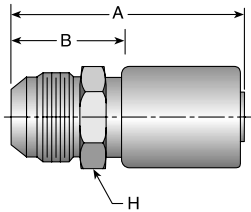

Hose
A

10LHY

Male SAE Straight Thread with O-Ring - Swivel - 90° Elbow

# Part Number	Thread inch	Hose I.D. inch	A	E	W	B

Fittings
HY Series
B

103HY

Male JIC 37° - Rigid

# Part Number	Thread inch	Hose I.D. inch	A		H	B	
			inch	mm	inch	inch	mm
103HY-4-4	7/16x20	1/4	2.52	64	5/8	1.19	30
103HY-5-4	1/2x20	1/4	2.52	64	5/8	1.19	30
103HY-6-4	9/16x18	1/4	2.53	64	11/16	1.19	30
103HY-6-5	9/16x18	5/16	2.56	65	11/16	1.22	31
103HY-6-6	9/16x18	3/8	2.54	65	11/16	1.19	30
103HY-6-8	9/16x18	1/2	2.72	69	7/8	1.38	35
103HY-8-6	3/4x16	3/8	2.64	67	13/16	1.28	33
103HY-8-8	3/4x16	1/2	2.81	71	7/8	1.47	37
103HY-10-6	7/8x14	3/8	2.81	71	1	1.47	37
103HY-10-8	7/8x14	1/2	2.91	74	1	1.56	40
103HY-10-10	7/8x14	5/8	2.98	76	1-1/8	1.59	40
103HY-10-12	7/8x14	3/4	3.08	78	1-1/4	1.50	38
103HY-12-8	1-1/16x12	1/2	3.02	77	1-1/8	1.66	42
103HY-12-10	1-1/16x12	5/8	3.09	78	1-1/8	1.72	44
103HY-12-12	1-1/16x12	3/4	3.19	81	1-1/4	1.63	41
103HY-14-12	1-3/16x12	3/4	3.19	81	1-1/4	1.63	41
103HY-16-12	1-5/16x12	3/4	3.23	82	1-3/8	1.66	42
103HY-16-16	1-5/16x12	1	3.39	86	1-3/8	1.78	45
103HY-20-16	1-5/8x12	1	3.44	87	1-3/4	1.81	46
103HY-20-20	1-5/8x12	1-1/4	3.83	97	1-3/4	2.00	51