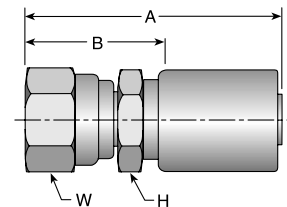

# Part Number	Thread inch	Hose I.D. inch	A		E		W inch	B	
			inch	mm	inch	mm		inch	mm
141HY-4-4	7/16x20	1/4	2.68	68	1.81	46	9/16	1.41	36
141HY-5-4	1/2x20	1/4	3.16	80	1.77	45	5/8	1.81	46
141HY-6-4	9/16x18	1/4	2.89	73	2.13	54	11/16	1.62	41
141HY-6-6	9/16x18	3/8	2.76	70	2.13	54	11/16	1.49	39
141HY-8-6	3/4x16	3/8	2.85	72	2.52	64	7/8	1.58	40
141HY-8-8	3/4x16	1/2	2.89	73	2.52	64	7/8	1.60	41
141HY-10-8	7/8x14	1/2	3.01	76	2.76	70	1	1.72	44
141HY-12-12	1-1/16x12	3/4	3.59	91	3.73	95	1-1/4	2.03	52
141HY-16-16	1-5/16x12	1	4.56	116	4.33	110	1-1/2	2.94	75

## 193HY

Female JIC 37° - Swivel - 90° Elbow - (Block Type)

# Part Number	Thread inch	Hose I.D. inch	A		E		W inch	B	
			inch	mm	inch	mm		inch	mm
193HY-6-6	9/16x18	3/8	2.33	59	0.78	20	11/16	0.97	25
193HY-8-6	3/4x16	3/8	2.33	59	0.82	21	7/8	0.97	25
193HY-8-8	3/4x16	1/2	3.00	76	0.85	22	7/8	1.09	28
193HY-12-12	1-1/16x12	3/4	3.33	85	0.99	25	1-1/4	1.19	30

# Part Number	Thread inch	Hose I.D. inch	A		H inch	W inch	B	
			inch	mm			inch	mm
108HY-4-4	7/16x20	1/4	2.60	66	9/16	9/16	1.26	32
108HY-5-4	1/2x20	1/4	2.66	68	9/16	5/8	1.31	33
108HY-5-5	1/2x20	5/16	2.68	68	5/8	5/8	1.34	34
108HY-6-4	5/8x18	1/4	2.73	69	11/16	3/4	1.38	35
108HY-6-5	5/8x18	5/16	2.76	70	5/8	3/4	1.41	36
108HY-6-6	5/8x18	3/8	2.75	70	11/16	3/4	1.41	36
108HY-8-6	3/4x16	3/8	2.73	69	13/16	7/8	1.38	35
108HY-8-8	3/4x16	1/2	2.90	74	7/8	7/8	1.56	40
108HY-8-12	3/4x16	3/4	3.17	81	1-1/4	7/8	1.59	40
108HY-10-8	7/8x14	1/2	2.98	76	1	1	1.63	41
108HY-10-10	7/8x14	5/8	3.06	78	1-1/8	1	1.69	43
108HY-12-10	1-1/16x12	5/8	3.33	85	1-1/8	1-1/4	1.94	49
108HY-12-12	1-1/16x12	3/4	3.41	87	1-1/4	1-1/4	1.84	47