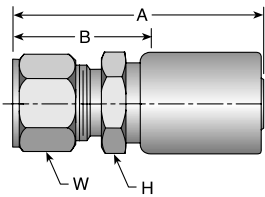

A Hose
B Fittings HY Series
C Equipment
D Accessories
E Technical

177HY
Female SAE 45° - Swivel - 45° Elbow

# Part Number	Thread inch	Hose I.D. inch	A		E		W		B	
			inch	mm	inch	mm	inch	inch	mm	
177HY-6-6	5/8x18	3/8	3.33	85	0.39	10	3/4	1.97	50	
177HY-12-12	1-1/16x14	3/4	4.03	102	0.77	20	1-1/4	2.44	62	

179HY
Female SAE 45° - Swivel - 90° Elbow

# Part Number	Thread inch	Hose I.D. inch	A		E		W		B	
			inch	mm	inch	mm	inch	inch	mm	
179HY-6-5	5/8x18	5/16	3.25	83	0.86	22	3/4	1.91	49	
179HY-6-6	5/8x18	3/8	3.23	82	0.86	22	3/4	1.88	48	
179HY-12-12	1-1/16x14	3/4	3.98	101	1.83	46	1-1/4	2.39	61	

# Part Number	Thread inch	Hose I.D. inch	A	H	W	B

1GJHY
Female Grease Connection - SPL - PTF Taper
Thread - Rigid - 1/2x27