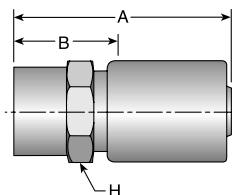

# Part Number	Thread inch	Hose I.D. inch	A		E		W		B	
			inch	mm	inch	mm	inch	inch	mm	
177HY-6-6	5/8x18	3/8	3.33	85	0.39	10	3/4	1.97	50	
177HY-12-12	1-1/16x14	3/4	4.03	102	0.77	20	1-1/4	2.44	62	

179HY
Female SAE 45° - Swivel - 90° Elbow

# Part Number	Thread inch	Hose I.D. inch	A		E		W		B	
			inch	mm	inch	mm	inch	inch	mm	
179HY-6-5	5/8x18	5/16	3.25	83	0.86	22	3/4	1.91	49	
179HY-6-6	5/8x18	3/8	3.23	82	0.86	22	3/4	1.88	48	
179HY-12-12	1-1/16x14	3/4	3.98	101	1.83	46	1-1/4	2.39	61	

# Part Number	Thread inch	Hose I.D. inch	A	H	W	B

1GJHY
Female Grease Connection - SPL - PTF Taper
Thread - Rigid - 1/2x27