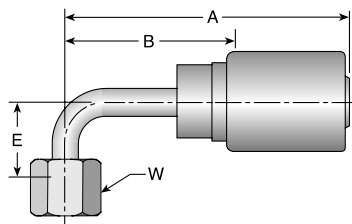

A Hose
B Fittings HY Series
C Equipment
D Accessories
E Technical

177HY
Female SAE 45° - Swivel - 45° Elbow

# Part Number	Thread inch	Hose I.D. inch	A		E		W		B	
			inch	mm	inch	mm	inch	inch	mm	
177HY-6-6	5/8x18	3/8	3.33	85	0.39	10	3/4	1.97	50	
177HY-12-12	1-1/16x14	3/4	4.03	102	0.77	20	1-1/4	2.44	62	

179HY
Female SAE 45° - Swivel - 90° Elbow

# Part Number	Thread inch	Hose I.D. inch	A		E		W		B	
			inch	mm	inch	mm	inch	inch	mm	
179HY-6-5	5/8x18	5/16	3.25	83	0.86	22	3/4	1.91	49	
179HY-6-6	5/8x18	3/8	3.23	82	0.86	22	3/4	1.88	48	
179HY-12-12	1-1/16x14	3/4	3.98	101	1.83	46	1-1/4	2.39	61	

# Part Number	Thread inch	Hose I.D. inch	A	H	W	B

1GJHY
Female Grease Connection - SPL - PTF Taper
Thread - Rigid - 1/2x27