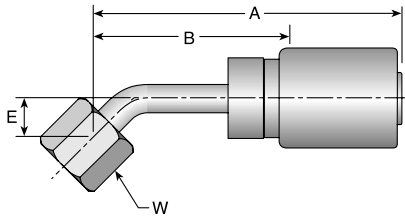

A Hose
B Fittings HY Series
C Equipment
D Accessories
E Technical

177HY
Female SAE 45° - Swivel - 45° Elbow

# Part Number	Thread inch	Hose I.D. inch	A		E		W		B	
			inch	mm	inch	mm	inch	inch	mm	
177HY-6-6	5/8x18	3/8	3.33	85	0.39	10	3/4	1.97	50	
177HY-12-12	1-1/16x14	3/4	4.03	102	0.77	20	1-1/4	2.44	62	

179HY
Female SAE 45° - Swivel - 90° Elbow

# Part Number	Thread inch	Hose I.D. inch	A		E		W		B	
			inch	mm	inch	mm	inch	inch	mm	
179HY-6-5	5/8x18	5/16	3.25	83	0.86	22	3/4	1.91	49	
179HY-6-6	5/8x18	3/8	3.23	82	0.86	22	3/4	1.88	48	
179HY-12-12	1-1/16x14	3/4	3.98	101	1.83	46	1-1/4	2.39	61	

# Part Number	Thread inch	Hose I.D. inch	A	H	W	B

1GJHY
Female Grease Connection - SPL - PTF Taper
Thread - Rigid - 1/2x27