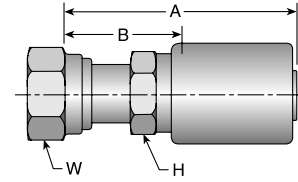

# 1JSHY

Female Seal-Lok® - Swivel - Long  
ISO 12151-1 - SWSB

# Part Number	Thread inch	Hose I.D. inch	A		H inch	W inch	B	
			inch	mm			inch	mm
1JSHY-4-4	9/16x18	1/4	2.59	66	9/16	11/16	1.25	32
1JSHY-6-4	11/16x16	1/4	2.67	68	5/8	13/16	1.31	33
1JSHY-6-5	11/16x16	5/16	2.70	69	5/8	13/16	1.34	34
1JSHY-6-6	11/16x16	3/8	2.75	70	11/16	13/16	1.34	34
1JSHY-8-6	13/16x16	3/8	2.84	72	7/8	15/16	1.50	38
1JSHY-8-8	13/16x16	1/2	2.95	75	7/8	15/16	1.59	40
1JSHY-10-8	1x14	1/2	3.16	80	15/16	1-1/8	1.81	46
1JSHY-10-10	1x14	5/8	3.17	81	1-1/8	1-1/8	1.78	45
1JSHY-10-12	1x14	3/4	3.27	83	1-1/4	1-1/8	1.69	43
1JSHY-12-10	1-3/16x12	5/8	3.20	81	1-1/8	1-3/8	1.81	46
1JSHY-12-12	1-3/16x12	3/4	3.30	84	1-1/4	1-3/8	1.72	44
1JSHY-16-12	1-7/16x12	3/4	3.44	87	1-3/8	1-5/8	1.88	48
1JSHY-16-16	1-7/16x12	1	3.59	91	1-3/8	1-5/8	1.97	50
1JSHY-20-16	1-11/16x12	1	3.47	88	1-5/8	1-7/8	1.75	59
1JSHY-20-20	1-11/16x12	1-1/4	3.98	101	1-3/4	1-7/8	2.16	55

# 1J7HY

Female Seal-Lok® - Swivel - 45° Elbow  
ISO 12151-1 - SWE45

# Part Number	Thread inch	Hose I.D. inch	A		E		W inch	B	
			inch	mm	inch	mm		inch	mm
1J7HY-4-4	9/16x18	1/4	2.59	66	0.39	10	11/16	1.32	34
1J7HY-6-4	11/16x16	1/4	2.70	69	0.43	11	13/16	1.43	36
1J7HY-6-6	11/16x16	3/8	2.72	69	0.43	11	13/16	1.44	37
1J7HY-6-8	11/16x16	1/2	3.41	87	0.44	11	13/16	2.06	52
1J7HY-8-4	13/16x16	1/4	2.95	75	0.59	15	15/16	1.68	43
1J7HY-8-6	13/16x16	3/8	2.89	73	0.59	15	15/16	1.62	41
1J7HY-8-8	13/16x16	1/2	3.10	79	0.59	15	15/16	1.81	46
1J7HY-10-8	1x14	1/2	3.20	81	0.63	16	1-1/8	1.91	49
1J7HY-10-10	1x14	5/8	3.29	84	0.63	16	1-1/8	1.93	49
1J7HY-10-12	1x14	3/4	3.69	94	0.69	18	1-1/8	2.13	54
1J7HY-12-10	1-3/16x12	5/8	3.74	104	0.83	21	1-3/8	2.38	60
1J7HY-12-12	1-3/16x12	3/4	3.82	97	0.83	21	1-3/8	2.29	58
1J7HY-16-12	1-7/16x12	3/4	4.39	112	0.97	25	1-5/8	2.84	72
1J7HY-16-16	1-7/16x12	1	4.55	116	0.97	25	1-5/8	2.94	75