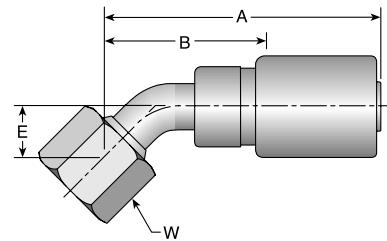

# 1JSHY

Female Seal-Lok® - Swivel - Long  
ISO 12151-1 - SWSB

# Part Number	Thread inch	Hose I.D. inch	A		H inch	W inch	B	
			inch	mm			inch	mm
1JSHY-4-4	9/16x18	1/4	2.59	66	9/16	11/16	1.25	32
1JSHY-6-4	11/16x16	1/4	2.67	68	5/8	13/16	1.31	33
1JSHY-6-5	11/16x16	5/16	2.70	69	5/8	13/16	1.34	34
1JSHY-6-6	11/16x16	3/8	2.75	70	11/16	13/16	1.34	34
1JSHY-8-6	13/16x16	3/8	2.84	72	7/8	15/16	1.50	38
1JSHY-8-8	13/16x16	1/2	2.95	75	7/8	15/16	1.59	40
1JSHY-10-8	1x14	1/2	3.16	80	15/16	1-1/8	1.81	46
1JSHY-10-10	1x14	5/8	3.17	81	1-1/8	1-1/8	1.78	45
1JSHY-10-12	1x14	3/4	3.27	83	1-1/4	1-1/8	1.69	43
1JSHY-12-10	1-3/16x12	5/8	3.20	81	1-1/8	1-3/8	1.81	46
1JSHY-12-12	1-3/16x12	3/4	3.30	84	1-1/4	1-3/8	1.72	44
1JSHY-16-12	1-7/16x12	3/4	3.44	87	1-3/8	1-5/8	1.88	48
1JSHY-16-16	1-7/16x12	1	3.59	91	1-3/8	1-5/8	1.97	50
1JSHY-20-16	1-11/16x12	1	3.47	88	1-5/8	1-7/8	1.75	59
1JSHY-20-20	1-11/16x12	1-1/4	3.98	101	1-3/4	1-7/8	2.16	55

# 1J7HY

Female Seal-Lok® - Swivel - 45° Elbow  
ISO 12151-1 - SWE45

# Part Number	Thread inch	Hose I.D. inch	A		E		W inch	B	
			inch	mm	inch	mm		inch	mm
1J7HY-4-4	9/16x18	1/4	2.59	66	0.39	10	11/16	1.32	34
1J7HY-6-4	11/16x16	1/4	2.70	69	0.43	11	13/16	1.43	36
1J7HY-6-6	11/16x16	3/8	2.72	69	0.43	11	13/16	1.44	37
1J7HY-6-8	11/16x16	1/2	3.41	87	0.44	11	13/16	2.06	52
1J7HY-8-4	13/16x16	1/4	2.95	75	0.59	15	15/16	1.68	43
1J7HY-8-6	13/16x16	3/8	2.89	73	0.59	15	15/16	1.62	41
1J7HY-8-8	13/16x16	1/2	3.10	79	0.59	15	15/16	1.81	46
1J7HY-10-8	1x14	1/2	3.20	81	0.63	16	1-1/8	1.91	49
1J7HY-10-10	1x14	5/8	3.29	84	0.63	16	1-1/8	1.93	49
1J7HY-10-12	1x14	3/4	3.69	94	0.69	18	1-1/8	2.13	54
1J7HY-12-10	1-3/16x12	5/8	3.74	104	0.83	21	1-3/8	2.38	60
1J7HY-12-12	1-3/16x12	3/4	3.82	97	0.83	21	1-3/8	2.29	58
1J7HY-16-12	1-7/16x12	3/4	4.39	112	0.97	25	1-5/8	2.84	72
1J7HY-16-16	1-7/16x12	1	4.55	116	0.97	25	1-5/8	2.94	75