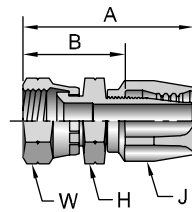

# Part Number	Thread		Hose I.D. inch	A		E		H inch	J inch	W inch	B	
	inch	inch		inch	mm	inch	mm				inch	mm
23921-4-4	1/4	7/16 x 20	3/16	1.88	48	0.83	21	3/8	9/16	9/16	1.20	30
23921-4-6	1/4	7/16 x 20	5/16	1.95	50	0.83	21	1/2	3/4	9/16	1.17	30
23921-5-5	5/16	1/2 x 20	1/4	2.07	53	0.77	20	7/16	5/8	5/8	1.33	34
23921-6-6	3/8	9/16x18	5/16	2.15	55	0.85	22	1/2	3/4	11/16	1.37	35
23921-8-8	1/2	3/4 x 16	13/32	2.49	63	1.09	28	5/8	7/8	7/8	1.57	40
23921-10-10	5/8	7/8 x 14	1/2	2.69	68	1.23	31	3/4	1-1/16	1	1.69	43
23921-12-12	3/4	1-1/16 x 12	5/8	2.88	73	1.89	48	7/8	1-1/4	1-1/4	1.80	46
23921-16-16	1	1-5/16 x 12	7/8	3.40	86	2.14	54	1-1/8	1-7/16	1-1/2	2.41	61
23921-20-20	1-1/4	1-5/8 x 12	1-1/8	3.64	92	2.59	66	1-3/8	1-3/4	2	2.60	66

24121

Female JIC 37° - Swivel - 90° Elbow - Long Drop

# Part Number	Thread		Hose I.D. inch	A		E		H inch	J inch	W inch	B	
	inch	inch		inch	mm	inch	mm				inch	mm
24121-4-4	1/4	7/16x20	3/16	1.88	48	2.52	64	3/8	9/16	9/16	1.20	30
24121-6-6	3/8	9/16x18	5/16	2.14	54	2.18	55	1/2	3/4	11/16	1.36	35
24121-8-8	1/2	3/4x16	13/32	2.45	62	2.52	64	5/8	7/8	7/8	1.53	39
24121-10-10	5/8	7/8x14	1/2	2.91	74	2.57	65	3/4	1-1/16	1	1.91	49
24121-20-20	1-1/4	1-5/8x12	1-1/8	3.63	92	5.28	134	1-3/8	1-3/4	2	2.59	66

# Part Number	Thread		Hose I.D. inch	A		H inch	J inch	W inch	B	
	inch	inch		inch	mm				inch	mm
20821-4-4	1/4	7/16x20	3/16	1.83	46	9/16	9/16	9/16	1.16	29
20821-5-5	5/16	1/2x20	1/4	1.91	49	5/8	5/8	5/8	1.17	30
20821-6-6	3/8	5/8x18	5/16	2.12	54	3/4	3/4	3/4	1.34	34
20821-8-8	1/2	3/4x16	13/32	2.46	62	7/8	7/8	7/8	1.54	39
20821-10-10	5/8	7/8x14	1/2	2.65	67	1	1-1/16	1	1.65	42
20821-12-12	3/4	1-1/16x14	5/8	2.85	72	1-1/4	1-1/4	1-1/4	1.77	45