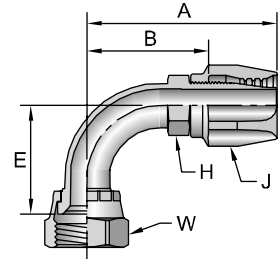

23921

Female JIC 37° - Swivel - 90° Elbow - Short Drop

# Part Number	Thread		Hose I.D. inch	A		E		H inch	J inch	W inch	B	
	inch	inch		inch	mm	inch	mm				inch	mm
23921-4-4	1/4	7/16 x 20	3/16	1.88	48	0.83	21	3/8	9/16	9/16	1.20	30
23921-4-6	1/4	7/16 x 20	5/16	1.95	50	0.83	21	1/2	3/4	9/16	1.17	30
23921-5-5	5/16	1/2 x 20	1/4	2.07	53	0.77	20	7/16	5/8	5/8	1.33	34
23921-6-6	3/8	9/16x18	5/16	2.15	55	0.85	22	1/2	3/4	11/16	1.37	35
23921-8-8	1/2	3/4 x 16	13/32	2.49	63	1.09	28	5/8	7/8	7/8	1.57	40
23921-10-10	5/8	7/8 x 14	1/2	2.69	68	1.23	31	3/4	1-1/16	1	1.69	43
23921-12-12	3/4	1-1/16 x 12	5/8	2.88	73	1.89	48	7/8	1-1/4	1-1/4	1.80	46
23921-16-16	1	1-5/16 x 12	7/8	3.40	86	2.14	54	1-1/8	1-7/16	1-1/2	2.41	61
23921-20-20	1-1/4	1-5/8 x 12	1-1/8	3.64	92	2.59	66	1-3/8	1-3/4	2	2.60	66

# Part Number	Thread		Hose I.D. inch	A		E		H inch	J inch	W inch	B	
	inch	inch		inch	mm	inch	mm				inch	mm
24121-4-4	1/4	7/16x20	3/16	1.88	48	2.52	64	3/8	9/16	9/16	1.20	30
24121-6-6	3/8	9/16x18	5/16	2.14	54	2.18	55	1/2	3/4	11/16	1.36	35
24121-8-8	1/2	3/4x16	13/32	2.45	62	2.52	64	5/8	7/8	7/8	1.53	39
24121-10-10	5/8	7/8x14	1/2	2.91	74	2.57	65	3/4	1-1/16	1	1.91	49
24121-20-20	1-1/4	1-5/8x12	1-1/8	3.63	92	5.28	134	1-3/8	1-3/4	2	2.59	66

# Part Number	Thread		Hose I.D. inch	A		H inch	J inch	W inch	B	
	inch	inch		inch	mm				inch	mm
20821-4-4	1/4	7/16x20	3/16	1.83	46	9/16	9/16	9/16	1.16	29
20821-5-5	5/16	1/2x20	1/4	1.91	49	5/8	5/8	5/8	1.17	30
20821-6-6	3/8	5/8x18	5/16	2.12	54	3/4	3/4	3/4	1.34	34
20821-8-8	1/2	3/4x16	13/32	2.46	62	7/8	7/8	7/8	1.54	39
20821-10-10	5/8	7/8x14	1/2	2.65	67	1	1-1/16	1	1.65	42
20821-12-12	3/4	1-1/16x14	5/8	2.85	72	1-1/4	1-1/4	1-1/4	1.77	45