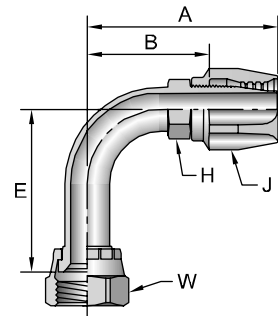

23921

Female JIC 37° - Swivel - 90° Elbow - Short Drop

# Part Number	Thread		Hose I.D. inch	A		E		H inch	J inch	W inch	B	
	inch	inch		inch	mm	inch	mm				inch	mm
23921-4-4	1/4	7/16 x 20	3/16	1.88	48	0.83	21	3/8	9/16	9/16	1.20	30
23921-4-6	1/4	7/16 x 20	5/16	1.95	50	0.83	21	1/2	3/4	9/16	1.17	30
23921-5-5	5/16	1/2 x 20	1/4	2.07	53	0.77	20	7/16	5/8	5/8	1.33	34
23921-6-6	3/8	9/16x18	5/16	2.15	55	0.85	22	1/2	3/4	11/16	1.37	35
23921-8-8	1/2	3/4 x 16	13/32	2.49	63	1.09	28	5/8	7/8	7/8	1.57	40
23921-10-10	5/8	7/8 x 14	1/2	2.69	68	1.23	31	3/4	1-1/16	1	1.69	43
23921-12-12	3/4	1-1/16 x 12	5/8	2.88	73	1.89	48	7/8	1-1/4	1-1/4	1.80	46
23921-16-16	1	1-5/16 x 12	7/8	3.40	86	2.14	54	1-1/8	1-7/16	1-1/2	2.41	61
23921-20-20	1-1/4	1-5/8 x 12	1-1/8	3.64	92	2.59	66	1-3/8	1-3/4	2	2.60	66

# Part Number	Thread		Hose I.D. inch	A		E		H inch	J inch	W inch	B	
	inch	inch		inch	mm	inch	mm				inch	mm
24121-4-4	1/4	7/16x20	3/16	1.88	48	2.52	64	3/8	9/16	9/16	1.20	30
24121-6-6	3/8	9/16x18	5/16	2.14	54	2.18	55	1/2	3/4	11/16	1.36	35
24121-8-8	1/2	3/4x16	13/32	2.45	62	2.52	64	5/8	7/8	7/8	1.53	39
24121-10-10	5/8	7/8x14	1/2	2.91	74	2.57	65	3/4	1-1/16	1	1.91	49
24121-20-20	1-1/4	1-5/8x12	1-1/8	3.63	92	5.28	134	1-3/8	1-3/4	2	2.59	66

# Part Number	Thread		Hose I.D. inch	A		H inch	J inch	W inch	B	
	inch	inch		inch	mm				inch	mm
20821-4-4	1/4	7/16x20	3/16	1.83	46	9/16	9/16	9/16	1.16	29
20821-5-5	5/16	1/2x20	1/4	1.91	49	5/8	5/8	5/8	1.17	30
20821-6-6	3/8	5/8x18	5/16	2.12	54	3/4	3/4	3/4	1.34	34
20821-8-8	1/2	3/4x16	13/32	2.46	62	7/8	7/8	7/8	1.54	39
20821-10-10	5/8	7/8x14	1/2	2.65	67	1	1-1/16	1	1.65	42
20821-12-12	3/4	1-1/16x14	5/8	2.85	72	1-1/4	1-1/4	1-1/4	1.77	45