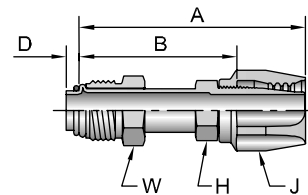

### Male Inverted SAE 45° - Swivel - 90° Elbow

# Part Number	Thread inch	Hose I.D. inch	A		E		H inch	J inch	W inch	B		
			inch	mm	inch	mm				inch	mm	
26921-4-4	1/4	7/16x24	3/16	2.45	62	1.56	40	3/8	9/16	7/16	1.77	45
26921-5-5	5/16	1/2x20	1/4	2.25	57	1.65	42	7/16	5/8	1/2	1.51	38
26921-5-6	5/16	1/2x20	5/16	2.38	60	1.65	42	1/2	3/4	1/2	1.60	41
26921-6-6	3/8	5/8x18	5/16	2.37	60	1.63	41	1/2	3/4	5/8	1.59	40
26921-8-8	1/2	3/4x18	13/32	2.63	67	1.78	45	5/8	7/8	3/4	1.71	43
26921-10-10	5/8	7/8x18	1/2	2.96	75	2.17	55	3/4	1-1/16	7/8	1.96	50

# Part Number	Thread inch	Hose I.D. inch	A		D		H inch	J inch	W inch	B		
			inch	mm	inch	mm				inch	mm	
2S521-6-6	3/8	5/8x18	5/16	2.64	67	0.18	4,7	1/2	3/4	5/8	1.86	47

# Part Number	Thread inch	Hose I.D. inch	A		D		H inch	J inch	W inch	B		
			inch	mm	inch	mm				inch	mm	
25S21-6-6	3/8	5/8x18	5/16	2.66	68	0.18	4,7	1/2	3/4	3/4	1.88	48
25S21-8-8	1/2	3/4x16	13/32	2.86	73	0.18	4,7	5/8	7/8	7/8	1.94	49