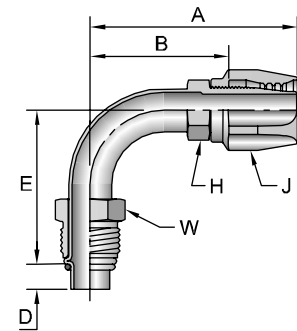

# Part Number	Thread inch	Hose I.D. inch	A		E		H inch	J inch	W inch	B		
			inch	mm	inch	mm				inch	mm	
26921-4-4	1/4	7/16x24	3/16	2.45	62	1.56	40	3/8	9/16	7/16	1.77	45
26921-5-5	5/16	1/2x20	1/4	2.25	57	1.65	42	7/16	5/8	1/2	1.51	38
26921-5-6	5/16	1/2x20	5/16	2.38	60	1.65	42	1/2	3/4	1/2	1.60	41
26921-6-6	3/8	5/8x18	5/16	2.37	60	1.63	41	1/2	3/4	5/8	1.59	40
26921-8-8	1/2	3/4x18	13/32	2.63	67	1.78	45	5/8	7/8	3/4	1.71	43
26921-10-10	5/8	7/8x18	1/2	2.96	75	2.17	55	3/4	1-1/16	7/8	1.96	50

### Male Tube-O - Swivel - Short Pilot

# Part Number	Thread inch	Hose I.D. inch	A		D		H inch	J inch	W inch	B		
			inch	mm	inch	mm				inch	mm	
2S521-6-6	3/8	5/8x18	5/16	2.64	67	0.18	4,7	1/2	3/4	5/8	1.86	47

# Part Number	Thread inch	Hose I.D. inch	A		D		E		H inch	J inch	W inch	B		
			inch	mm	inch	mm	inch	mm				inch	mm	
25M21-8-8	1/2	3/4x18	13/32	2.49	63	0.38	9,8	2.12	54	5/8	7/8	3/4	1.57	40
25M21-10-10	5/8	7/8x18	1/2	3.27	83	0.38	9,8	1.95	50	3/4	1-1/16	7/8	2.27	58