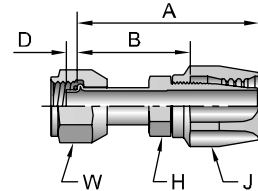

25S21

Female Tube-O - Swivel - Short Pilot

# Part Number	Thread inch	Hose I.D. inch	A		D		H inch	J inch	W inch	B		
			inch	mm	inch	mm				inch	mm	
25S21-6-6	3/8	5/8x18	5/16	2.66	68	0.18	4,7	1/2	3/4	3/4	1.88	48
25S21-8-8	1/2	3/4x16	13/32	2.86	73	0.18	4,7	5/8	7/8	7/8	1.94	49