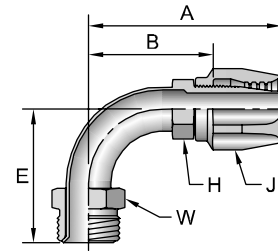

### Male Inverted SAE 45° - Swivel - 90° Elbow

# Part Number	Thread inch	Hose I.D. inch	A		E		H inch	J inch	W inch	B		
			inch	mm	inch	mm				inch	mm	
26921-4-4	1/4	7/16x24	3/16	2.45	62	1.56	40	3/8	9/16	7/16	1.77	45
26921-5-5	5/16	1/2x20	1/4	2.25	57	1.65	42	7/16	5/8	1/2	1.51	38
26921-5-6	5/16	1/2x20	5/16	2.38	60	1.65	42	1/2	3/4	1/2	1.60	41
26921-6-6	3/8	5/8x18	5/16	2.37	60	1.63	41	1/2	3/4	5/8	1.59	40
26921-8-8	1/2	3/4x18	13/32	2.63	67	1.78	45	5/8	7/8	3/4	1.71	43
26921-10-10	5/8	7/8x18	1/2	2.96	75	2.17	55	3/4	1-1/16	7/8	1.96	50

# Part Number	Thread inch	Hose I.D. inch	A		D		H inch	J inch	W inch	B		
			inch	mm	inch	mm				inch	mm	
2S521-6-6	3/8	5/8x18	5/16	2.64	67	0.18	4,7	1/2	3/4	5/8	1.86	47

# Part Number	Thread inch	Hose I.D. inch	A		D		H inch	J inch	W inch	B		
			inch	mm	inch	mm				inch	mm	
25S21-6-6	3/8	5/8x18	5/16	2.66	68	0.18	4,7	1/2	3/4	3/4	1.88	48
25S21-8-8	1/2	3/4x16	13/32	2.86	73	0.18	4,7	5/8	7/8	7/8	1.94	49