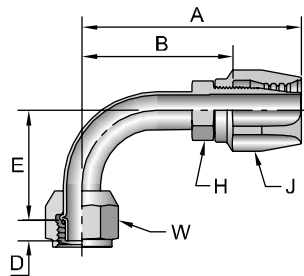

Hose
A

25H21

Female Tube-O - Swivel - 45° Elbow - Short Pilot

#			A		D		E					B	
Part Number	Thread	Hose I.D.	inch	mm	inch	mm	inch	mm	inch	inch	inch	inch	mm
25H21-8-8	1/2 3/4x16	13/32	2.74	70	0.18	4,7	0.60	15	5/8	7/8	7/8	1.82	46

Fittings
21 Series
B

25N21

Female Tube-O - Swivel - 45° Elbow - Long Pilot

#			A		D		E					B	
Part Number	Thread	Hose I.D.	inch	mm	inch	mm	inch	mm	inch	inch	inch	inch	mm
25N21-8-8	1/2 3/4x16	13/32	3.24	82	0.38	9,8	0.98	25	5/8	7/8	7/8	2.32	59

Equipment
C

25T21

Female Tube-O - Swivel - 90° Elbow - Short Pilot

#			A		D		E					B	
Part Number	Thread	Hose I.D.	inch	mm	inch	mm	inch	mm	inch	inch	inch	inch	mm
25T21-6-6	3/8 5/8x18	5/16	2.35	60	0.18	4,7	1.21	31	1/2	3/4	3/4	1.57	40
25T21-8-8	1/2 3/4x16	13/32	2.83	72	0.18	4,7	1.31	33	5/8	7/8	7/8	1.91	49
25T21-10-10	5/8 7/8x14	1/2	3.33	85	0.18	4,7	1.50	38	3/4	1-1/16	1-1/16	2.33	59

Accessories
D

25L21

Female Tube-O - Swivel - 90° Elbow - Long Pilot

#			A		D		E					B	
Part Number	Thread	Hose I.D.	inch	mm	inch	mm	inch	mm	inch	inch	inch	inch	mm
25L21-6-6	3/8 5/8x18	5/16	2.28	58	0.28	7,1	1.43	36	1/2	3/4	3/4	1.50	38
25L21-8-8	1/2 3/4x16	13/32	2.50	64	0.38	9,8	1.46	37	5/8	7/8	7/8	1.58	40
25L21-10-10	5/8 7/8x14	1/2	2.83	72	0.38	9,8	1.75	44	3/4	1-1/16	1-1/16	1.83	46