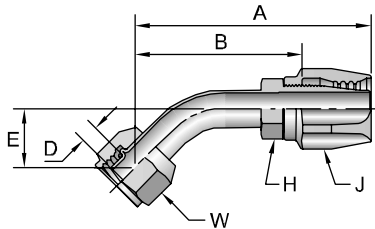

Hose
A

25H21

Female Tube-O - Swivel - 45° Elbow - Short Pilot

#			A		D		E					B	
Part Number	Thread	Hose I.D.	inch	mm	inch	mm	inch	mm	inch	inch	inch	inch	mm
25H21-8-8	1/2 3/4x16	13/32	2.74	70	0.18	4,7	0.60	15	5/8	7/8	7/8	1.82	46

Fittings
21 Series
B

25N21

Female Tube-O - Swivel - 45° Elbow - Long Pilot

#			A		D		E					B	
Part Number	Thread	Hose I.D.	inch	mm	inch	mm	inch	mm	inch	inch	inch	inch	mm
25N21-8-8	1/2 3/4x16	13/32	3.24	82	0.38	9,8	0.98	25	5/8	7/8	7/8	2.32	59

Equipment
C

25T21

Female Tube-O - Swivel - 90° Elbow - Short Pilot

#			A		D		E					B	
Part Number	Thread	Hose I.D.	inch	mm	inch	mm	inch	mm	inch	inch	inch	inch	mm
25T21-6-6	3/8 5/8x18	5/16	2.35	60	0.18	4,7	1.21	31	1/2	3/4	3/4	1.57	40
25T21-8-8	1/2 3/4x16	13/32	2.83	72	0.18	4,7	1.31	33	5/8	7/8	7/8	1.91	49
25T21-10-10	5/8 7/8x14	1/2	3.33	85	0.18	4,7	1.50	38	3/4	1-1/16	1-1/16	2.33	59

Accessories
D

25L21

Female Tube-O - Swivel - 90° Elbow - Long Pilot

#			A		D		E					B	
Part Number	Thread	Hose I.D.	inch	mm	inch	mm	inch	mm	inch	inch	inch	inch	mm
25L21-6-6	3/8 5/8x18	5/16	2.28	58	0.28	7,1	1.43	36	1/2	3/4	3/4	1.50	38
25L21-8-8	1/2 3/4x16	13/32	2.50	64	0.38	9,8	1.46	37	5/8	7/8	7/8	1.58	40
25L21-10-10	5/8 7/8x14	1/2	2.83	72	0.38	9,8	1.75	44	3/4	1-1/16	1-1/16	1.83	46