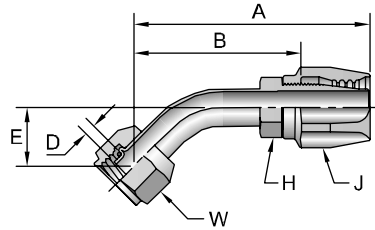

Hose
A

25H21

Female Tube-O - Swivel - 45° Elbow - Short Pilot

#			A		D		E					B	
Part Number	Thread	Hose I.D.	inch	mm	inch	mm	inch	mm	inch	inch	inch	inch	mm
25H21-8-8	1/2 3/4x16	13/32	2.74	70	0.18	4,7	0.60	15	5/8	7/8	7/8	1.82	46

Fittings
21 Series
B

25N21

Female Tube-O - Swivel - 45° Elbow - Long Pilot

#			A		D		E					B	
Part Number	Thread	Hose I.D.	inch	mm	inch	mm	inch	mm	inch	inch	inch	inch	mm
25N21-8-8	1/2 3/4x16	13/32	3.24	82	0.38	9,8	0.98	25	5/8	7/8	7/8	2.32	59

Equipment
C

25T21

Female Tube-O - Swivel - 90° Elbow - Short Pilot

#			A		D		E					B	
Part Number	Thread	Hose I.D.	inch	mm	inch	mm	inch	mm	inch	inch	inch	inch	mm
25T21-6-6	3/8 5/8x18	5/16	2.35	60	0.18	4,7	1.21	31	1/2	3/4	3/4	1.57	40
25T21-8-8	1/2 3/4x16	13/32	2.83	72	0.18	4,7	1.31	33	5/8	7/8	7/8	1.91	49
25T21-10-10	5/8 7/8x14	1/2	3.33	85	0.18	4,7	1.50	38	3/4	1-1/16	1-1/16	2.33	59

Accessories
D

25L21

Female Tube-O - Swivel - 90° Elbow - Long Pilot

#			A		D		E					B	
Part Number	Thread	Hose I.D.	inch	mm	inch	mm	inch	mm	inch	inch	inch	inch	mm
25L21-6-6	3/8 5/8x18	5/16	2.28	58	0.28	7,1	1.43	36	1/2	3/4	3/4	1.50	38
25L21-8-8	1/2 3/4x16	13/32	2.50	64	0.38	9,8	1.46	37	5/8	7/8	7/8	1.58	40
25L21-10-10	5/8 7/8x14	1/2	2.83	72	0.38	9,8	1.75	44	3/4	1-1/16	1-1/16	1.83	46