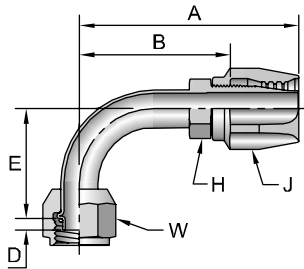

Hose
A

25H21

Female Tube-O - Swivel - 45° Elbow - Short Pilot

#			A		D		E					B	
Part Number	Thread	Hose I.D.	inch	mm	inch	mm	inch	mm	inch	inch	inch	inch	mm
25H21-8-8	1/2 3/4x16	13/32	2.74	70	0.18	4,7	0.60	15	5/8	7/8	7/8	1.82	46

Fittings
21 Series
B

25N21

Female Tube-O - Swivel - 45° Elbow - Long Pilot

#			A		D		E					B	
Part Number	Thread	Hose I.D.	inch	mm	inch	mm	inch	mm	inch	inch	inch	inch	mm
25N21-8-8	1/2 3/4x16	13/32	3.24	82	0.38	9,8	0.98	25	5/8	7/8	7/8	2.32	59

Equipment
C

25T21

Female Tube-O - Swivel - 90° Elbow - Short Pilot

#			A		D		E					B	
Part Number	Thread	Hose I.D.	inch	mm	inch	mm	inch	mm	inch	inch	inch	inch	mm
25T21-6-6	3/8 5/8x18	5/16	2.35	60	0.18	4,7	1.21	31	1/2	3/4	3/4	1.57	40
25T21-8-8	1/2 3/4x16	13/32	2.83	72	0.18	4,7	1.31	33	5/8	7/8	7/8	1.91	49
25T21-10-10	5/8 7/8x14	1/2	3.33	85	0.18	4,7	1.50	38	3/4	1-1/16	1-1/16	2.33	59

Accessories
D

25L21

Female Tube-O - Swivel - 90° Elbow - Long Pilot

#			A		D		E					B	
Part Number	Thread	Hose I.D.	inch	mm	inch	mm	inch	mm	inch	inch	inch	inch	mm
25L21-6-6	3/8 5/8x18	5/16	2.28	58	0.28	7,1	1.43	36	1/2	3/4	3/4	1.50	38
25L21-8-8	1/2 3/4x16	13/32	2.50	64	0.38	9,8	1.46	37	5/8	7/8	7/8	1.58	40
25L21-10-10	5/8 7/8x14	1/2	2.83	72	0.38	9,8	1.75	44	3/4	1-1/16	1-1/16	1.83	46