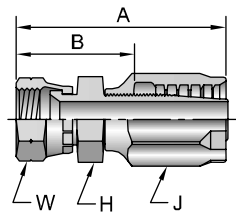

# Part Number	Thread inch	Hose I.D. inch	A		H inch	J inch	W inch	B		
			inch	mm				inch	mm	
20830-6-6	3/8	5/8x18	3/8	2.81	71	3/4	15/16	3/4	1.67	42

Notch on nut signifies SAE 45° flare.

Technical
E