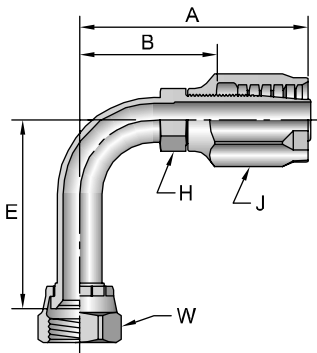

# Part Number	Thread inch	Hose I.D. inch	A		E		H inch	J inch	W inch	B		
			inch	mm	inch	mm				inch	mm	
23730-4-4	1/4	7/16x20	1/4	2.70	69	0.33	8	7/16	3/4	9/16	1.74	44
23730-6-6	3/8	9/16x18	3/8	3.01	76	0.39	10	9/16	15/16	11/16	1.87	47
23730-8-8	1/2	3/4x16	1/2	3.55	90	0.55	14	11/16	1-1/16	7/8	2.21	56
23730-10-8	5/8	7/8x14	1/2	3.61	92	0.65	17	13/16	1-1/16	1	2.27	58
23730-12-12	3/4	1-1/16x12	3/4	3.93	100	0.79	20	15/16	1-3/8	1-1/4	2.50	64
23730-16-16	1	1-5/16x12	1	4.51	115	0.90	23	1-1/4	1-3/4	1-1/2	2.80	71

### 23930

Female JIC 37° - Swivel - 90° Elbow - Short Drop

# Part Number	Thread inch	Hose I.D. inch	A		E		H inch	J inch	W inch	B		
			inch	mm	inch	mm				inch	mm	
23930-4-4	1/4	7/16x20	1/4	2.52	64	0.83	21	7/16	3/4	9/16	1.56	40
23930-6-6	3/8	9/16x18	3/8	2.91	74	0.85	22	9/16	15/16	11/16	1.77	45
23930-8-6	1/2	3/4x16	3/8	3.04	77	1.09	28	11/16	15/16	7/8	1.90	48
23930-8-8	1/2	3/4x16	1/2	3.32	84	1.09	28	11/16	1-1/16	7/8	1.98	50
23930-10-8	5/8	7/8x14	1/2	3.46	88	1.24	31	13/16	1-1/16	1	2.12	54
23930-12-12	3/4	1-1/16x12	3/4	3.86	98	1.81	46	15/16	1-3/8	1-1/4	2.43	62
23930-16-16	1	1-5/16x12	1	4.48	114	2.14	54	1-1/4	1-3/4	1-1/2	2.77	70

# Part Number	Thread inch	Hose I.D. inch	A		E		H inch	J inch	W inch	B		
			inch	mm	inch	mm				inch	mm	
24130-6-6	3/8	9/16x18	3/8	2.90	74	2.18	55	9/16	15/16	11/16	1.76	45
24130-8-8	1/2	3/4x16	1/2	3.39	86	2.43	62	11/16	1-1/16	7/8	2.05	52