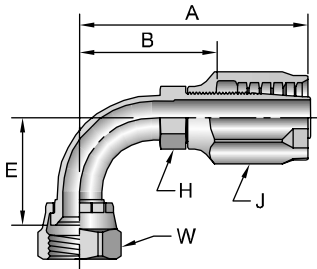

### 23730

Female JIC 37° - Swivel - 45° Elbow - Short Drop

# Part Number	Thread inch	Hose I.D. inch	A		E		H inch	J inch	W inch	B		
			inch	mm	inch	mm				inch	mm	
23730-4-4	1/4	7/16x20	1/4	2.70	69	0.33	8	7/16	3/4	9/16	1.74	44
23730-6-6	3/8	9/16x18	3/8	3.01	76	0.39	10	9/16	15/16	11/16	1.87	47
23730-8-8	1/2	3/4x16	1/2	3.55	90	0.55	14	11/16	1-1/16	7/8	2.21	56
23730-10-8	5/8	7/8x14	1/2	3.61	92	0.65	17	13/16	1-1/16	1	2.27	58
23730-12-12	3/4	1-1/16x12	3/4	3.93	100	0.79	20	15/16	1-3/8	1-1/4	2.50	64
23730-16-16	1	1-5/16x12	1	4.51	115	0.90	23	1-1/4	1-3/4	1-1/2	2.80	71

# Part Number	Thread inch	Hose I.D. inch	A		E		H inch	J inch	W inch	B		
			inch	mm	inch	mm				inch	mm	
23930-4-4	1/4	7/16x20	1/4	2.52	64	0.83	21	7/16	3/4	9/16	1.56	40
23930-6-6	3/8	9/16x18	3/8	2.91	74	0.85	22	9/16	15/16	11/16	1.77	45
23930-8-6	1/2	3/4x16	3/8	3.04	77	1.09	28	11/16	15/16	7/8	1.90	48
23930-8-8	1/2	3/4x16	1/2	3.32	84	1.09	28	11/16	1-1/16	7/8	1.98	50
23930-10-8	5/8	7/8x14	1/2	3.46	88	1.24	31	13/16	1-1/16	1	2.12	54
23930-12-12	3/4	1-1/16x12	3/4	3.86	98	1.81	46	15/16	1-3/8	1-1/4	2.43	62
23930-16-16	1	1-5/16x12	1	4.48	114	2.14	54	1-1/4	1-3/4	1-1/2	2.77	70