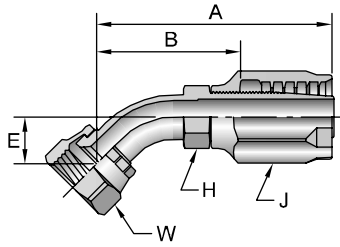

Hose  
**A**

### 23730

Female JIC 37° - Swivel - 45° Elbow - Short Drop

# Part Number	Thread inch	Hose I.D. inch	A		E		H inch	J inch	W inch	B		
			inch	mm	inch	mm				inch	mm	
23730-4-4	1/4	7/16x20	1/4	2.70	69	0.33	8	7/16	3/4	9/16	1.74	44
23730-6-6	3/8	9/16x18	3/8	3.01	76	0.39	10	9/16	15/16	11/16	1.87	47
23730-8-8	1/2	3/4x16	1/2	3.55	90	0.55	14	11/16	1-1/16	7/8	2.21	56
23730-10-8	5/8	7/8x14	1/2	3.61	92	0.65	17	13/16	1-1/16	1	2.27	58
23730-12-12	3/4	1-1/16x12	3/4	3.93	100	0.79	20	15/16	1-3/8	1-1/4	2.50	64
23730-16-16	1	1-5/16x12	1	4.51	115	0.90	23	1-1/4	1-3/4	1-1/2	2.80	71

# Part Number	Thread inch	Hose I.D. inch	A		E		H inch	J inch	W inch	B		
			inch	mm	inch	mm				inch	mm	
23930-4-4	1/4	7/16x20	1/4	2.52	64	0.83	21	7/16	3/4	9/16	1.56	40
23930-6-6	3/8	9/16x18	3/8	2.91	74	0.85	22	9/16	15/16	11/16	1.77	45
23930-8-6	1/2	3/4x16	3/8	3.04	77	1.09	28	11/16	15/16	7/8	1.90	48
23930-8-8	1/2	3/4x16	1/2	3.32	84	1.09	28	11/16	1-1/16	7/8	1.98	50
23930-10-8	5/8	7/8x14	1/2	3.46	88	1.24	31	13/16	1-1/16	1	2.12	54
23930-12-12	3/4	1-1/16x12	3/4	3.86	98	1.81	46	15/16	1-3/8	1-1/4	2.43	62
23930-16-16	1	1-5/16x12	1	4.48	114	2.14	54	1-1/4	1-3/4	1-1/2	2.77	70