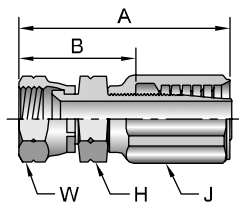

# Part Number	Thread inch	Hose I.D. inch	A	Hex H	Hex J	Hex W	B