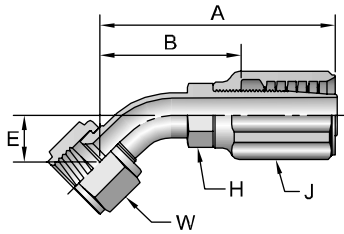

A Hose
 B Fittings 42 Series
 C Equipment
 D Accessories
 E Technical

23742

Female JIC 37° - Swivel - 45° Elbow - Short Drop

# Part Number	Thread inch	Hose I.D. inch	A		E		Hex	Hex	Hex	B		
			inch	mm	inch	mm	H	J	W	inch	mm	
23742-4-4	1/4	7/16x20	1/4	2.68	68	0.33	8	7/16	11/16	9/16	1.76	45
23742-6-6	3/8	9/16x18	3/8	3.03	77	0.39	10	9/16	7/8	11/16	1.88	48
23742-8-8	1/2	3/4x16	1/2	3.46	88	0.55	14	11/16	1	7/8	2.13	54
23742-16-16	1	1-5/16x12	1	4.38	111	0.90	23	1-1/4	1-5/8	1-1/2	2.84	72

# Part Number	Thread inch	Hose I.D. inch	A		E		Hex	Hex	Hex	B		
			inch	mm	inch	mm	H	J	W	inch	mm	
23942-4-4	1/4	7/16x20	1/4	2.50	64	0.83	21	7/16	11/16	9/16	1.58	40
23942-6-6	3/8	9/16x18	3/8	2.93	74	0.85	22	9/16	7/8	11/16	1.78	45
23942-8-6	1/2	3/4x16	3/8	3.06	78	1.09	28	11/16	7/8	7/8	1.91	49
23942-8-8	1/2	3/4x16	1/2	3.22	82	1.09	28	11/16	1	7/8	1.90	48
23942-10-8	5/8	7/8x14	1/2	3.37	86	1.24	31	13/16	1	1	2.04	52
23942-12-12	3/4	1-1/16x12	3/4	3.89	99	1.81	46	15/16	1-3/8	1-1/4	2.41	61
23942-16-16	1	1-5/16x12	1	4.35	110	2.14	54	1-1/4	1-5/8	1-1/2	2.81	71

# Part Number	Thread inch	Hose I.D. inch	A		E		Hex	Hex	Hex	B		
			inch	mm	inch	mm	H	J	W	inch	mm	
24142-6-6	3/8	9/16x18	3/8	2.92	74	2.18	55	9/16	7/8	11/16	1.77	45
24142-8-8	1/2	3/4x16	1/2	3.30	84	2.43	62	11/16	1	7/8	1.97	50
24142-10-8	5/8	7/8x14	1/2	3.44	87	2.57	65	13/16	1	1	2.11	54