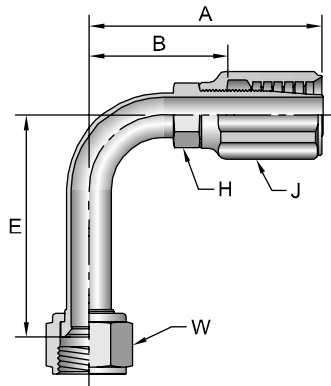

# Part Number	Thread inch	Hose I.D. inch	A		E		Hex	Hex	Hex	B		
			inch	mm	inch	mm	H	J	W	inch	mm	
23742-4-4	1/4	7/16x20	1/4	2.68	68	0.33	8	7/16	11/16	9/16	1.76	45
23742-6-6	3/8	9/16x18	3/8	3.03	77	0.39	10	9/16	7/8	11/16	1.88	48
23742-8-8	1/2	3/4x16	1/2	3.46	88	0.55	14	11/16	1	7/8	2.13	54
23742-16-16	1	1-5/16x12	1	4.38	111	0.90	23	1-1/4	1-5/8	1-1/2	2.84	72

23942

Female JIC 37° - Swivel - 90° Elbow - Short Drop

# Part Number	Thread inch	Hose I.D. inch	A		E		Hex	Hex	Hex	B		
			inch	mm	inch	mm	H	J	W	inch	mm	
23942-4-4	1/4	7/16x20	1/4	2.50	64	0.83	21	7/16	11/16	9/16	1.58	40
23942-6-6	3/8	9/16x18	3/8	2.93	74	0.85	22	9/16	7/8	11/16	1.78	45
23942-8-6	1/2	3/4x16	3/8	3.06	78	1.09	28	11/16	7/8	7/8	1.91	49
23942-8-8	1/2	3/4x16	1/2	3.22	82	1.09	28	11/16	1	7/8	1.90	48
23942-10-8	5/8	7/8x14	1/2	3.37	86	1.24	31	13/16	1	1	2.04	52
23942-12-12	3/4	1-1/16x12	3/4	3.89	99	1.81	46	15/16	1-3/8	1-1/4	2.41	61
23942-16-16	1	1-5/16x12	1	4.35	110	2.14	54	1-1/4	1-5/8	1-1/2	2.81	71

# Part Number	Thread inch	Hose I.D. inch	A		E		Hex	Hex	Hex	B		
			inch	mm	inch	mm	H	J	W	inch	mm	
24142-6-6	3/8	9/16x18	3/8	2.92	74	2.18	55	9/16	7/8	11/16	1.77	45
24142-8-8	1/2	3/4x16	1/2	3.30	84	2.43	62	11/16	1	7/8	1.97	50
24142-10-8	5/8	7/8x14	1/2	3.44	87	2.57	65	13/16	1	1	2.11	54