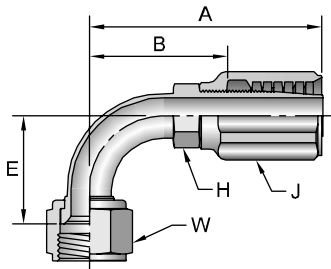

A Hose
 B Fittings 42 Series
 C Equipment
 D Accessories
 E Technical

23742

Female JIC 37° - Swivel - 45° Elbow - Short Drop

# Part Number	Thread inch	Hose I.D. inch	A		E		Hex	Hex	Hex	B		
			inch	mm	inch	mm	H	J	W	inch	mm	
23742-4-4	1/4	7/16x20	1/4	2.68	68	0.33	8	7/16	11/16	9/16	1.76	45
23742-6-6	3/8	9/16x18	3/8	3.03	77	0.39	10	9/16	7/8	11/16	1.88	48
23742-8-8	1/2	3/4x16	1/2	3.46	88	0.55	14	11/16	1	7/8	2.13	54
23742-16-16	1	1-5/16x12	1	4.38	111	0.90	23	1-1/4	1-5/8	1-1/2	2.84	72

# Part Number	Thread inch	Hose I.D. inch	A		E		Hex	Hex	Hex	B		
			inch	mm	inch	mm	H	J	W	inch	mm	
23942-4-4	1/4	7/16x20	1/4	2.50	64	0.83	21	7/16	11/16	9/16	1.58	40
23942-6-6	3/8	9/16x18	3/8	2.93	74	0.85	22	9/16	7/8	11/16	1.78	45
23942-8-6	1/2	3/4x16	3/8	3.06	78	1.09	28	11/16	7/8	7/8	1.91	49
23942-8-8	1/2	3/4x16	1/2	3.22	82	1.09	28	11/16	1	7/8	1.90	48
23942-10-8	5/8	7/8x14	1/2	3.37	86	1.24	31	13/16	1	1	2.04	52
23942-12-12	3/4	1-1/16x12	3/4	3.89	99	1.81	46	15/16	1-3/8	1-1/4	2.41	61
23942-16-16	1	1-5/16x12	1	4.35	110	2.14	54	1-1/4	1-5/8	1-1/2	2.81	71

# Part Number	Thread inch	Hose I.D. inch	A		E		Hex	Hex	Hex	B		
			inch	mm	inch	mm	H	J	W	inch	mm	
24142-6-6	3/8	9/16x18	3/8	2.92	74	2.18	55	9/16	7/8	11/16	1.77	45
24142-8-8	1/2	3/4x16	1/2	3.30	84	2.43	62	11/16	1	7/8	1.97	50
24142-10-8	5/8	7/8x14	1/2	3.44	87	2.57	65	13/16	1	1	2.11	54