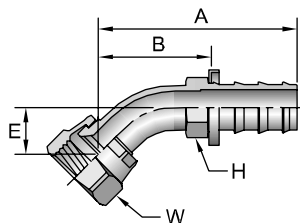

Hose
A

30682 Female JIC 37° - Swivel

# Part Number	Thread		Hose I.D. inch	A		W inch	B		Additional Material	
	inch	mm		inch	mm		inch	mm	Brass (B)	Stainless Steel (C)
30682-4-4	1/4	7/16x20	1/4	1.52	39	9/16	0.77	20	•	•
30682-5-4	5/16	1/2x20	1/4	1.58	40	5/8	0.83	21	•	
30682-5-6	5/8	1/2x20	3/8	1.72	44	5/8	0.82	21	•	
30682-6-4	3/8	9/16x18	1/4	1.61	41	11/16	0.86	22	•	
30682-6-6	3/8	9/16x18	3/8	1.75	44	11/16	0.85	22	•	•
30682-6-8	3/8	9/16x18	1/2	1.90	48	11/16	0.85	22	•	
30682-8-6	1/2	3/4x16	3/8	1.87	47	7/8	0.97	25	•	
30682-8-8	1/2	3/4x16	1/2	2.02	51	7/8	0.97	25	•	•
30682-10-8	5/8	7/8x14	1/2	2.14	54	1	1.09	28	•	
30682-10-10	5/8	7/8x14	5/8	2.54	65	1	1.09	28	•	•
30682-12-12	3/4	1-1/16x12	3/4	2.65	67	1-1/4	1.20	30	•	•
30682-16-16	1	1-5/16x12	1	2.77	70	1-3/8	1.32	34	•	

# Part Number	Thread		Hose I.D. inch	A		E		H	W	B	
	inch	mm		inch	mm	inch	mm	inch	inch	inch	mm
33782-4-4	1/4	7/16x20	1/4	1.74	44	0.39	10	7/16	9/16	0.99	25
33782-6-6	3/8	9/16x18	3/8	1.99	51	0.43	11	1/2	11/16	1.09	28
33782-8-8	1/2	3/4x16	1/2	2.58	66	0.55	14	5/8	7/8	1.53	39
33782-10-10	5/8	7/8x14	5/8	3.03	77	0.65	17	3/4	1	1.58	40

# Part Number	Thread		Hose I.D. inch	A		E		H	W	B	
	inch	mm		inch	mm	inch	mm	inch	inch	inch	mm
33982-4-4	1/4	7/16x20	1/4	1.55	39	0.83	21	---	9/16	0.80	20
33982-6-6	3/8	9/16x18	3/8	1.85	47	0.91	23	---	11/16	0.95	24
33982-8-8	1/2	3/4x16	1/2	2.33	59	1.09	28	5/8	7/8	1.28	33
33982-10-10	5/8	7/8x14	5/8	2.88	73	1.24	31	3/4	1	1.43	36
33982-12-12	3/4	1-1/16x12	3/4	3.26	83	1.81	46	7/8	1-1/4	1.81	46