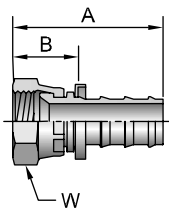

Hose
A

30682 Female JIC 37° - Swivel

# Part Number	Thread		Hose I.D. inch	A		W inch	B		Additional Material	
	inch	mm		inch	mm		inch	mm	Brass (B)	Stainless Steel (C)
30682-4-4	1/4	7/16x20	1/4	1.52	39	9/16	0.77	20	•	•
30682-5-4	5/16	1/2x20	1/4	1.58	40	5/8	0.83	21	•	
30682-5-6	5/8	1/2x20	3/8	1.72	44	5/8	0.82	21	•	
30682-6-4	3/8	9/16x18	1/4	1.61	41	11/16	0.86	22	•	
30682-6-6	3/8	9/16x18	3/8	1.75	44	11/16	0.85	22	•	•
30682-6-8	3/8	9/16x18	1/2	1.90	48	11/16	0.85	22	•	
30682-8-6	1/2	3/4x16	3/8	1.87	47	7/8	0.97	25	•	
30682-8-8	1/2	3/4x16	1/2	2.02	51	7/8	0.97	25	•	•
30682-10-8	5/8	7/8x14	1/2	2.14	54	1	1.09	28	•	
30682-10-10	5/8	7/8x14	5/8	2.54	65	1	1.09	28	•	•
30682-12-12	3/4	1-1/16x12	3/4	2.65	67	1-1/4	1.20	30	•	•
30682-16-16	1	1-5/16x12	1	2.77	70	1-3/8	1.32	34	•	

Fittings
82 Series
B