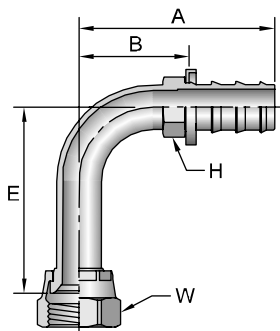

34182 Female JIC 37° - Swivel - 90° Elbow - Long Drop

# Part Number	Thread		Hose I.D. inch	A		E		H	W	B	
	inch	mm		inch	mm	inch	mm	inch	inch	inch	mm
34182-4-4	1/4	7/16x20	1/4	1.79	45	1.80	46	7/16	9/16	1.04	26
34182-6-6	3/8	9/16x18	3/8	1.97	50	2.18	55	1/2	11/16	1.07	27

Technical
E