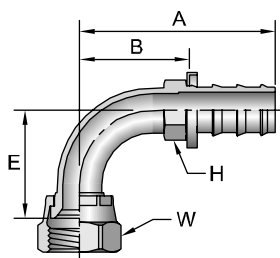

# Part Number	Thread		Hose I.D. inch	A		W inch	B		Additional Material	
	inch	mm		inch	mm		inch	mm	Brass (B)	Stainless Steel (C)
30682-4-4	1/4	7/16x20	1/4	1.52	39	9/16	0.77	20	•	•
30682-5-4	5/16	1/2x20	1/4	1.58	40	5/8	0.83	21	•	
30682-5-6	5/8	1/2x20	3/8	1.72	44	5/8	0.82	21	•	
30682-6-4	3/8	9/16x18	1/4	1.61	41	11/16	0.86	22	•	
30682-6-6	3/8	9/16x18	3/8	1.75	44	11/16	0.85	22	•	•
30682-6-8	3/8	9/16x18	1/2	1.90	48	11/16	0.85	22	•	
30682-8-6	1/2	3/4x16	3/8	1.87	47	7/8	0.97	25	•	
30682-8-8	1/2	3/4x16	1/2	2.02	51	7/8	0.97	25	•	•
30682-10-8	5/8	7/8x14	1/2	2.14	54	1	1.09	28	•	
30682-10-10	5/8	7/8x14	5/8	2.54	65	1	1.09	28	•	•
30682-12-12	3/4	1-1/16x12	3/4	2.65	67	1-1/4	1.20	30	•	•
30682-16-16	1	1-5/16x12	1	2.77	70	1-3/8	1.32	34	•	

Fittings
82 Series
B

33782 Female JIC 37° - Swivel - 45° Elbow - Short Drop

# Part Number	Thread		Hose I.D. inch	A		E		H	W	B	
	inch	mm		inch	mm	inch	mm	inch	inch	inch	mm
33782-4-4	1/4	7/16x20	1/4	1.74	44	0.39	10	7/16	9/16	0.99	25
33782-6-6	3/8	9/16x18	3/8	1.99	51	0.43	11	1/2	11/16	1.09	28
33782-8-8	1/2	3/4x16	1/2	2.58	66	0.55	14	5/8	7/8	1.53	39
33782-10-10	5/8	7/8x14	5/8	3.03	77	0.65	17	3/4	1	1.58	40

# Part Number	Thread		Hose I.D. inch	A		E		H	W	B	
	inch	mm		inch	mm	inch	mm	inch	inch	inch	mm
33982-4-4	1/4	7/16x20	1/4	1.55	39	0.83	21	---	9/16	0.80	20
33982-6-6	3/8	9/16x18	3/8	1.85	47	0.91	23	---	11/16	0.95	24
33982-8-8	1/2	3/4x16	1/2	2.33	59	1.09	28	5/8	7/8	1.28	33
33982-10-10	5/8	7/8x14	5/8	2.88	73	1.24	31	3/4	1	1.43	36
33982-12-12	3/4	1-1/16x12	3/4	3.26	83	1.81	46	7/8	1-1/4	1.81	46