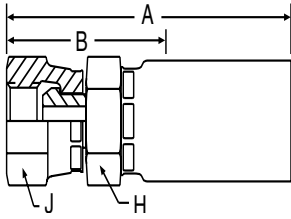

# 10755 Female Pipe Swivel

## 55 Series Permanent

Steel Part Number	B	C	Thread Size	Tube O. D.	Hose I.D.	A		Cutoff Allow. B		H Hex	J Hex	Pusher Number
						inch	mm	inch	mm			
#												
Hose Fitting				inch	inch	inch	mm	inch	mm	inch	inch	
10755-4-4	+	+	1/4-18	1/4	1/4	2.37	60	1.25	32	5/8	3/4	PUF 002
10755-4-5	+	+	1/4-18	1/4	5/16	2.50	64	1.38	35	3/4	3/4	PUF 013
10755-6-6	+	+	3/8-18	3/8	3/8	2.63	67	1.44	37	7/8	7/8	PUF 004
10755-8-8	+	+	1/2-14	1/2	1/2	2.97	75	1.50	38	1	1	PUF 018
10755-16-16 (+)	+	+	1-11-1/2	1	1	4.00	102	1.81	46	1-3/8	1-1/2	PUF 009

# 10855 SAE 45° Swivel

## 55 Series Permanent

Steel Part Number	B	C	Thread Size	Tube O. D.	Hose I.D.	A		Cutoff Allow. B		H Hex	J Hex	Pusher Number
						inch	mm	inch	mm			
#												
Hose Fitting				inch	inch	inch	mm	inch	mm	inch	inch	
10855-6-4	+	+	5/8-18	3/8	1/4	2.50	64	1.38	35	5/8	13/16	PUF 003
10855-6-5	+	+	5/8-18	3/8	5/16	2.50	64	1.38	35	5/8	13/16	PUF 003
10855-6-6	+	+	5/8-18	3/8	3/8	2.78	71	1.50	38	3/4	13/16	PUF 014
10855-8-6	+	+	3/4-16	1/2	3/8	2.78	71	1.44	37	3/4	15/16	PUF 005
10855-8-8	+	+	3/4-16	1/2	1/2	3.19	81	1.63	41	15/16	15/16	PUF 016
10855-12-12	+	+	1-1/16-14	3/4	3/4	3.40	86	1.69	43	1-1/8	1-1/4	PUF 008