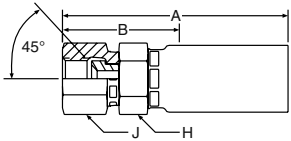

## 55 Series Permanent

Steel Part Number	B	C	Thread Size	Tube O. D.	Hose I.D.	A		Cutoff Allow. B		H Hex	J Hex	Pusher Number
						inch	mm	inch	mm			
#												
Hose Fitting				inch	inch	inch	mm	inch	mm	inch	inch	
10755-4-4	+	+	1/4-18	1/4	1/4	2.37	60	1.25	32	5/8	3/4	PUF 002
10755-4-5	+	+	1/4-18	1/4	5/16	2.50	64	1.38	35	3/4	3/4	PUF 013
10755-6-6	+	+	3/8-18	3/8	3/8	2.63	67	1.44	37	7/8	7/8	PUF 004
10755-8-8	+	+	1/2-14	1/2	1/2	2.97	75	1.50	38	1	1	PUF 018
10755-16-16 (+)	+	+	1-11-1/2	1	1	4.00	102	1.81	46	1-3/8	1-1/2	PUF 009

## 55 Series Permanent

Steel Part Number	B	C	Thread Size	Tube O. D.	Hose I.D.	A		Cutoff Allow. B		H Hex	J Hex	Pusher Number
						inch	mm	inch	mm			
#												
Hose Fitting				inch	inch	inch	mm	inch	mm	inch	inch	
10855-6-4	+	+	5/8-18	3/8	1/4	2.50	64	1.38	35	5/8	13/16	PUF 003
10855-6-5	+	+	5/8-18	3/8	5/16	2.50	64	1.38	35	5/8	13/16	PUF 003
10855-6-6	+	+	5/8-18	3/8	3/8	2.78	71	1.50	38	3/4	13/16	PUF 014
10855-8-6	+	+	3/4-16	1/2	3/8	2.78	71	1.44	37	3/4	15/16	PUF 005
10855-8-8	+	+	3/4-16	1/2	1/2	3.19	81	1.63	41	15/16	15/16	PUF 016
10855-12-12	+	+	1-1/16-14	3/4	3/4	3.40	86	1.69	43	1-1/8	1-1/4	PUF 008