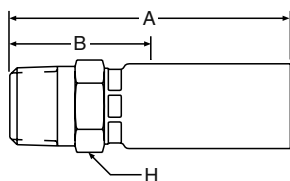

1UT55 Male (JIS)/BSPT

55 Series Permanent

Steel Part Number	C	BSP Thread Size	Hose I.D.	A		Cutoff Allow. B		H Hex	Pusher Number
				inch	mm	inch	mm		
#									
Hose Fitting			inch	inch	mm	inch	mm	mm	
1UT55-4-3 (+)	+	PT 1/4-19	3/16	2.20	56	1.26	32	19	PUM 005
1UT55-4-4	+	PT 1/4-19	1/4	2.36	60	1.26	32	19	PUM 005
1UT55-6-6	+	PT 3/8-19	3/8	2.68	68	1.26	32	22	PUM 008
1UT55-8-8	+	PT 1/2-14	1/2	3.03	77	1.50	38	27	PUM 506
1UT55-12-12	+	PT 3/4-14	3/4	3.35	85	1.57	40	36	PUM 510
1UT55-16-16	+	PT 1-11	1	4.06	103	1.81	46	41	PUM 020

1FU55 (JIS)/BSP 30° Flare Female Swivel

55 Series Permanent

Steel Part Number	B	C	BSP Thread Size	Hose I.D.	A		Cutoff Allow. B		H Hex	J Hex	Pusher Number
					inch	mm	inch	mm			
#											
Hose Fitting	+	+		inch	inch	mm	inch	mm	mm	mm	
1FU55-4-4	+	+	PF 1/4-19	1/4	2.32	59	1.26	32	19	19	PUF 002
1FU55-6-6	+	+	PF 3/8-19	3/8	2.68	68	1.30	33	19	22	PUF 004
1FU55-8-8	+	+	PF 1/2-14	1/2	3.19	81	1.61	41	27	27	PUF 006
1FU55-12-12	+	+	PF 3/4-14	3/4	3.54	90	1.73	44	27	36	PUF 009
1FU55-16-16	+	+	PF 1-11	1	4.09	104	1.89	48	41	41	PUF 030