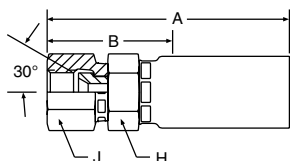

1UT55 Male (JIS)/BSPT

55 Series Permanent

Steel Part Number	C	BSP Thread Size	Hose I.D.	A		Cutoff Allow. B		H Hex	Pusher Number
				inch	mm	inch	mm		
#									
Hose Fitting			inch	inch	mm	inch	mm	mm	
1UT55-4-3 (+)	+	PT 1/4-19	3/16	2.20	56	1.26	32	19	PUM 005
1UT55-4-4	+	PT 1/4-19	1/4	2.36	60	1.26	32	19	PUM 005
1UT55-6-6	+	PT 3/8-19	3/8	2.68	68	1.26	32	22	PUM 008
1UT55-8-8	+	PT 1/2-14	1/2	3.03	77	1.50	38	27	PUM 506
1UT55-12-12	+	PT 3/4-14	3/4	3.35	85	1.57	40	36	PUM 510
1UT55-16-16	+	PT 1-11	1	4.06	103	1.81	46	41	PUM 020

1FU55 (JIS)/BSP 30° Flare Female Swivel

55 Series Permanent

Steel Part Number	B	C	BSP Thread Size	Hose I.D.	A		Cutoff Allow. B		H Hex	J Hex	Pusher Number
					inch	mm	inch	mm			
#											
Hose Fitting	+	+		inch	inch	mm	inch	mm	mm	mm	
1FU55-4-4	+	+	PF 1/4-19	1/4	2.32	59	1.26	32	19	19	PUF 002
1FU55-6-6	+	+	PF 3/8-19	3/8	2.68	68	1.30	33	19	22	PUF 004
1FU55-8-8	+	+	PF 1/2-14	1/2	3.19	81	1.61	41	27	27	PUF 006
1FU55-12-12	+	+	PF 3/4-14	3/4	3.54	90	1.73	44	27	36	PUF 009
1FU55-16-16	+	+	PF 1-11	1	4.09	104	1.89	48	41	41	PUF 030