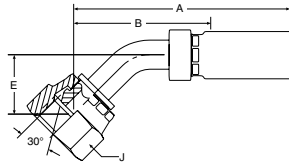

1G155 (JIS)/BSP 60° Cone Female Swivel 45° Elbow

55 Series Permanent

Steel Part Number	B	C	Thread Size	Hose I.D.	A		Cutoff Allow. B		E		J Hex	Pusher Number
					inch	mm	inch	mm	inch	mm		
#												
Hose Fitting				inch	inch	mm	inch	mm	inch	mm	mm	
1G155-4-3 (+)	+	+	PF 1/4-19	3/16	2.83	72	1.93	49	0.79	20	19	PUT 001
1G155-4-4	+	+	PF 1/4-19	1/4	2.99	76	1.93	49	0.79	20	19	PUT 002
1G155-6-6	+	+	PF 3/8-19	3/8	3.39	86	1.89	48	0.83	21	22	PUT 003
1G155-8-8 (+)	+	+	PF 1/2-14	1/2	3.74	95	2.05	52	0.98	25	27	PUT 0004

1G255 (JIS)/BSP 60° Cone Female Swivel 90° Elbow

55 Series Permanent

Steel Part Number	B	C	Thread Size	Hose I.D.	A		Cutoff Allow. B		E		J Hex	Pusher Number
					inch	mm	inch	mm	inch	mm		
#												
Hose Fitting				inch	inch	mm	inch	mm	inch	mm	mm	
1G255-4-3 (+)	+	+	PF 1/4-19	3/16	2.28	58	1.34	34	0.94	24	19	PUT 001
1G255-4-4	+	+	PF 1/4-19	1/4	2.44	62	1.34	34	0.94	24	19	PUT 002
1G255-6-6	+	+	PF 3/8-19	3/8	3.07	78	1.69	43	1.50	38	22	PUT 003
1G255-8-8	+	+	PF 1/2-14	1/2	3.31	84	1.77	45	1.81	46	27	PUT 0004