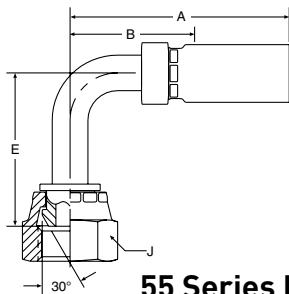

1G155 (JIS)/BSP 60° Cone Female Swivel 45° Elbow

55 Series Permanent

Steel Part Number	B	C	Thread Size	Hose I.D.	A		Cutoff Allow. B		E		J Hex	Pusher Number
					inch	mm	inch	mm	inch	mm		
#												
Hose Fitting				inch	inch	mm	inch	mm	inch	mm	mm	
1G155-4-3 (+)	+	+	PF 1/4-19	3/16	2.83	72	1.93	49	0.79	20	19	PUT 001
1G155-4-4	+	+	PF 1/4-19	1/4	2.99	76	1.93	49	0.79	20	19	PUT 002
1G155-6-6	+	+	PF 3/8-19	3/8	3.39	86	1.89	48	0.83	21	22	PUT 003
1G155-8-8 (+)	+	+	PF 1/2-14	1/2	3.74	95	2.05	52	0.98	25	27	PUT 0004

1G255 (JIS)/BSP 60° Cone Female Swivel 90° Elbow

55 Series Permanent

Steel Part Number	B	C	Thread Size	Hose I.D.	A		Cutoff Allow. B		E		J Hex	Pusher Number
					inch	mm	inch	mm	inch	mm		
#												
Hose Fitting				inch	inch	mm	inch	mm	inch	mm	mm	
1G255-4-3 (+)	+	+	PF 1/4-19	3/16	2.28	58	1.34	34	0.94	24	19	PUT 001
1G255-4-4	+	+	PF 1/4-19	1/4	2.44	62	1.34	34	0.94	24	19	PUT 002
1G255-6-6	+	+	PF 3/8-19	3/8	3.07	78	1.69	43	1.50	38	22	PUT 003
1G255-8-8	+	+	PF 1/2-14	1/2	3.31	84	1.77	45	1.81	46	27	PUT 0004