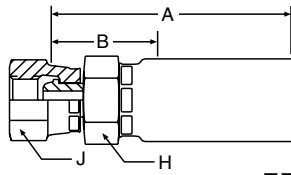

19255 BSP Swivel Female, Ballnose

55 Series Permanent

| Steel Part Number | C | Thread Size | Hose I.D. | A | | Cutoff Allow. B | | H Hex | J Hex | Pusher Number |
|-------------------|---|-------------|-----------|------|----|-----------------|----|-------|-------|---------------|
| | | | | inch | mm | inch | mm | mm | mm | |
| # | | | | | | | | | | |
| Hose Fitting | | | inch | inch | mm | inch | mm | mm | mm | |
| 19255-4-3 | + | PF 1/4-19 | 3/16 | 1.73 | 44 | 1.10 | 28 | 17 | 19 | PUF 013 |
| 19255-4-4 | + | PF 1/4-19 | 1/4 | 2.24 | 57 | 1.02 | 26 | 17 | 19 | PUF 013 |
| 19255-6-5 | + | PF 3/8-19 | 5/16 | 2.36 | 60 | 1.06 | 27 | 19 | 22 | PUF 305 |
| 19255-6-6 | + | PF 3/8-19 | 3/8 | 2.56 | 65 | 1.06 | 27 | 19 | 22 | PUF 306 |
| 19255-8-8 | + | PF 1/2-14 | 1/2 | 2.91 | 74 | 1.22 | 31 | 24 | 27 | PUF 308 |
| 19255-10-8 | + | PF 5/8-14 | 1/2 | 3.27 | 83 | 1.34 | 34 | 27 | 30 | PUF 008 |
| 19255-12-12 | + | PF 3/4-14 | 3/4 | 3.27 | 83 | 1.38 | 35 | 32 | 32 | PUF 008 |
| 19255-12-16 | + | PF 1-11 | 1 | 3.86 | 98 | 1.54 | 39 | 36 | 41 | PUF 508 |