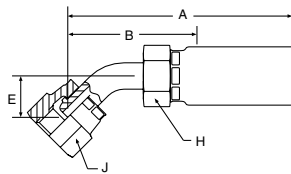

1B155 BSP Female Swivel 45° Elbow, Ballnose

55 Series Permanent

Steel Part Number	C	Thread Size	Tube O.D.	Hose I.D.	A		Cutoff Allow. B		E		H Hex	J Hex	Pusher Number
					inch	mm	inch	mm	inch	mm	mm	mm	
#													
Hose Fitting				inch	inch	mm	inch	mm	inch	mm	mm	mm	
1B155-4-4	+	PF 1/4-19	1/4	1/4	2.76	70	1.54	39	0.55	14	17	19	PUT 002
1B155-6-5	+	PF 3/8-19	3/8	5/16	2.91	74	1.61	41	0.55	16	17	22	PUT 002
1B155-6-6	+	PF 3/8-19	3/8	3/8	3.11	79	1.61	41	0.63	16	19	22	PUT 003
1B155-8-8	+	PF 1/2-14	1/2	1/2	3.54	90	1.85	47	0.63	17	22	27	PUT 008
1B155-10-8	+	PF 5/8-14	1/2	1/2	3.58	91	1.89	48	0.67	17	22	30	PUT 008
1B155-12-12	+	PF 3/4-14	3/4	3/4	4.09	104	2.20	56	0.67	22	30	32	PUT 005
1B155-16-16 (+)	+	PF1-11	1	1	4.80	122	2.48	63	0.87	25	38	41	PUT 007

(+) Non Standard. See page ii for information on non-standard products.