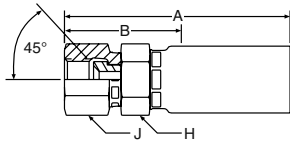

10758 Female Pipe Swivel

58 Series Permanent

Steel Part Number	B	C	Thread Size	Tube O.D.	Hose I.D.	A		Cutoff Allow. B		H Hex	J Hex	Pusher Number
						inch	mm	inch	mm			
#												
Hose Fitting				inch	inch	inch	mm	inch	mm	inch	inch	
10758-4-2	+	+	1/2-18	1/4	1/8	1.66	42	1	25	1/2	3/4	PUF 002
10758-4-4	+	+	1/4-18	1/4	1/4	2.37	60	1.25	32	5/8	3/4	PUF 002
10758-4-5 (+)	+	+	1/4-18	1/4	5/16	2.50	64	1.38	35	3/4	3/4	PUF 013
10758-6-6	+	+	3/8-18	3/8	3/8	2.63	67	1.38	35	7/8	7/8	PUF 004
10758-8-8	+	+	1/2-14	1/2	1/2	2.97	75	1.50	38	1	1	PUF 018
10758-12-12	+	+	3/4-14	3/4	3/4	3.48	88	1.75	44	1-1/8	1-1/4	PUF 008
10758-16-16	+	+	1-11-1/2	1	1	4.00	102	1.81	46	1-3/8	1-1/2	PUF 009

10858 SAE 45° Swivel

58 Series Permanent

Steel Part Number	B	C	Thread Size	Tube O.D.	Hose I.D.	A		Cutoff Allow. B		H Hex	J Hex	Pusher Number
						inch	mm	inch	mm			
#												
Hose Fitting				inch	inch	inch	mm	inch	mm	inch	inch	
10858-6-4 (+)	+	+	5/8-18	3/8	1/4	2.50	64	1.38	35	5/8	13/16	PUF 003
10858-6-5 (+)	+	+	5/8-18	3/8	5/16	2.50	64	1.38	35	5/8	13/16	PUF 003
10858-6-6	+	+	5/8-18	3/8	3/8	2.78	71	1.50	38	3/4	13/16	PUF 014
10858-12-12	+	+	1-1/16-14	3/4	3/4	3.40	86	1.69	43	1-1/8	1-1/4	PUF 008