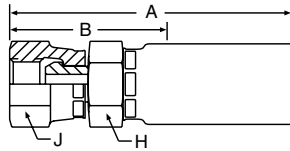

10758 Female Pipe Swivel

58 Series Permanent

Steel Part Number	B	C	Thread Size	Tube O.D.	Hose I.D.	A		Cutoff Allow. B		H Hex	J Hex	Pusher Number
						inch	mm	inch	mm			
#												
Hose Fitting				inch	inch	inch	mm	inch	mm	inch	inch	
10758-4-2	+	+	1/2-18	1/4	1/8	1.66	42	1	25	1/2	3/4	PUF 002
10758-4-4	+	+	1/4-18	1/4	1/4	2.37	60	1.25	32	5/8	3/4	PUF 002
10758-4-5 (+)	+	+	1/4-18	1/4	5/16	2.50	64	1.38	35	3/4	3/4	PUF 013
10758-6-6	+	+	3/8-18	3/8	3/8	2.63	67	1.38	35	7/8	7/8	PUF 004
10758-8-8	+	+	1/2-14	1/2	1/2	2.97	75	1.50	38	1	1	PUF 018
10758-12-12	+	+	3/4-14	3/4	3/4	3.48	88	1.75	44	1-1/8	1-1/4	PUF 008
10758-16-16	+	+	1-11-1/2	1	1	4.00	102	1.81	46	1-3/8	1-1/2	PUF 009

10858 SAE 45° Swivel

58 Series Permanent

Steel Part Number	B	C	Thread Size	Tube O.D.	Hose I.D.	A		Cutoff Allow. B		H Hex	J Hex	Pusher Number
						inch	mm	inch	mm			
#												
Hose Fitting				inch	inch	inch	mm	inch	mm	inch	inch	
10858-6-4 (+)	+	+	5/8-18	3/8	1/4	2.50	64	1.38	35	5/8	13/16	PUF 003
10858-6-5 (+)	+	+	5/8-18	3/8	5/16	2.50	64	1.38	35	5/8	13/16	PUF 003
10858-6-6	+	+	5/8-18	3/8	3/8	2.78	71	1.50	38	3/4	13/16	PUF 014
10858-12-12	+	+	1-1/16-14	3/4	3/4	3.40	86	1.69	43	1-1/8	1-1/4	PUF 008