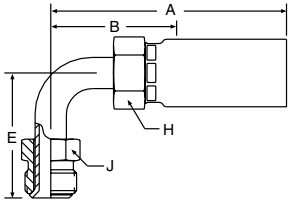

16958 SAE Male Inverted Swivel - 90° Elbow

58 Series Permanent

Steel Part Number	B	C	Thread Size	Tube O.D.	Hose I.D.	A		Cutoff Allow. B		E		H Hex	J Hex	Pusher Number
						inch	mm	inch	mm	inch	mm	inch	inch	
#														
Hose Fitting				inch	inch	inch	mm	inch	mm	inch	mm	inch	inch	
16958-4-4 (+)	+	+	7/16-24	1/4	1/4	2.75	70	1.63	41	1.56	40	5/8	7/16	PUT 002
16958-6-6 (+)	+	+	5/8-18	3/8	3/8	3.08	78	1.75	44	1.69	43	3/4	5/8	PUT 003

1JS58/1JS58H Seal-Lok™ Straight

58/58H Series Permanent

Steel Part Number	C	Thread Size	Tube O.D.	Hose I.D.	A		Cutoff Allow. B		H Hex	J Hex	Pusher Number
					inch	mm	inch	mm	inch	inch	
#											
Hose Fitting			inch	inch	inch	mm	inch	mm	inch	inch	
1JS58-4-4 (+)	+	9/16-18	1/4	1/4	2.59	66	1.50	38	5/8	11/16	PUT 002
1JS58-6-4 (+)	+	11/16-16	3/8	1/4	2.58	66	1.50	38	3/4	13/16	PUT 003
1JS58-4-5 (+)	+	9/16-18	1/4	5/16	2.66	68	1.50	38	5/8	11/16	PUT 002
1JS58-6-5 (+)	+	11/16-16	3/8	5/16	2.66	68	1.50	38	3/4	13/16	PUT 003
1JS58-6-6	+	11/16-16	3/8	3/8	2.86	73	1.50	38	3/4	13/16	PUT 003
1JS58-8-6 (+)	+	13/16-16	1/2	3/8	3.00	76	1.63	41	7/8	15/16	PUT 004
1JS58-8-8	+	13/16-16	1/2	1/2	3.20	81	1.63	41	7/8	15/16	PUT 004
1JS58-10-10	+	1-14	5/8	5/8	3.53	90	1.88	48	1-1/8	1-1/8	PUT 005
1JS58-12-12	+	1-3/16-12	3/4	3/4	3.75	95	2.00	51	1-1/4	1-3/8	PUT 005
1JS58-16-16	+	1-7/16-12	1	1	4.28	109	2.06	52	1-1/2	1-5/8	PUT 015
1JS58H-12-12	+	1-3/16-12	3/4	3/4	4.29	109	2.06	52	1-1/4	1-3/8	Crimp Only
1JS58H-16-16	+	1-7/16-12	1	1	4.97	126	1.94	49	1-3/4	1-5/8	Crimp Only