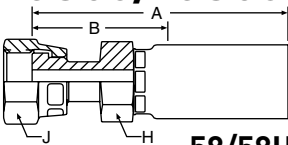

16958 SAE Male Inverted Swivel - 90° Elbow

58 Series Permanent

Steel Part Number	B	C	Thread Size	Tube O.D.	Hose I.D.	A		Cutoff Allow. B		E		H Hex	J Hex	Pusher Number
						inch	mm	inch	mm	inch	mm	inch	inch	
#														
Hose Fitting				inch	inch	inch	mm	inch	mm	inch	mm	inch	inch	
16958-4-4 (+)	+	+	7/16-24	1/4	1/4	2.75	70	1.63	41	1.56	40	5/8	7/16	PUT 002
16958-6-6 (+)	+	+	5/8-18	3/8	3/8	3.08	78	1.75	44	1.69	43	3/4	5/8	PUT 003

1JS58/1JS58H Seal-Lok™ Straight

58/58H Series Permanent

Steel Part Number	C	Thread Size	Tube O.D.	Hose I.D.	A		Cutoff Allow. B		H Hex	J Hex	Pusher Number
					inch	mm	inch	mm	inch	inch	
#											
Hose Fitting			inch	inch	inch	mm	inch	mm	inch	inch	
1JS58-4-4 (+)	+	9/16-18	1/4	1/4	2.59	66	1.50	38	5/8	11/16	PUT 002
1JS58-6-4 (+)	+	11/16-16	3/8	1/4	2.58	66	1.50	38	3/4	13/16	PUT 003
1JS58-4-5 (+)	+	9/16-18	1/4	5/16	2.66	68	1.50	38	5/8	11/16	PUT 002
1JS58-6-5 (+)	+	11/16-16	3/8	5/16	2.66	68	1.50	38	3/4	13/16	PUT 003
1JS58-6-6	+	11/16-16	3/8	3/8	2.86	73	1.50	38	3/4	13/16	PUT 003
1JS58-8-6 (+)	+	13/16-16	1/2	3/8	3.00	76	1.63	41	7/8	15/16	PUT 004
1JS58-8-8	+	13/16-16	1/2	1/2	3.20	81	1.63	41	7/8	15/16	PUT 004
1JS58-10-10	+	1-14	5/8	5/8	3.53	90	1.88	48	1-1/8	1-1/8	PUT 005
1JS58-12-12	+	1-3/16-12	3/4	3/4	3.75	95	2.00	51	1-1/4	1-3/8	PUT 005
1JS58-16-16	+	1-7/16-12	1	1	4.28	109	2.06	52	1-1/2	1-5/8	PUT 015
1JS58H-12-12	+	1-3/16-12	3/4	3/4	4.29	109	2.06	52	1-1/4	1-3/8	Crimp Only
1JS58H-16-16	+	1-7/16-12	1	1	4.97	126	1.94	49	1-3/4	1-5/8	Crimp Only