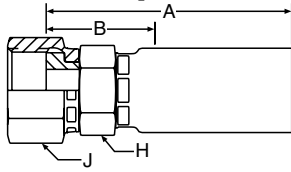

1JC58/1JC58H Seal-Lok™ Straight - Short

58/58H Series Permanent

Steel Part Number	C	Thread Size	Tube O.D.	Hose I.D.	A		Cutoff Allow. B		H Hex	J Hex	Pusher Number
					inch	mm	inch	mm			
#											
Hose Fitting			inch	inch	inch	mm	inch	mm	inch	inch	
1JC58-4-4		9/16-18	1/4	1/4	2.16	55	1.06	27	5/8	11/16	PUL 001
1JC58-6-4	+	11/16-16	3/8	1/4	2.19	56	1.09	28	3/4	13/16	PUL 002
1JC58-4-5	+	9/16-18	1/4	5/16	2.22	56	1.09	28	5/8	11/16	PUL 001
1JC58-6-5	+	11/16-16	3/8	5/16	2.28	58	1.09	28	3/4	13/16	PUL 002
1JC58-6-6		11/16-16	3/8	3/8	2.47	63	1.03	26	3/4	13/16	PUL 002
1JC58-8-6	+	13/16-16	1/2	3/8	2.56	65	1.19	30	7/8	15/16	PUL 003
1JC58-8-8		13/16-16	1/2	1/2	2.75	70	1.19	30	7/8	15/16	PUL 003
1JC58-10-8	+	1-14	5/8	1/2	2.95	75	1.38	35	1-1/8	1-1/8	PUL 004
1JC58-10-10	+	1-14	5/8	5/8	3.05	77	1.38	35	1-1/8	1-1/8	PUL 004
1JC58-12-10	+	1-3/16-12	3/4	5/8	3.09	78	1.43	36	1-1/4	1-3/8	PUL 006
1JC58-12-12	+	1-3/16-12	3/4	3/4	3.20	81	1.44	37	1-1/4	1-3/8	PUL 006
1JC58-16-16	+	1-7/16-12	1	1	3.74	95	1.50	38	1-1/2	1-5/8	PUL 008
1JC58-20-16	+	1-11/16-12	1-1/4	1	3.78	96	1.56	40	1-5/8	1-3/8	PUL 009
1JC58H-12-12	+	1-3/16-12	3/4	3/4	3.86	98	1.50	38	1-1/4	1-3/8	Crimp Only
1JC58H-16-16	+	1-7/16-12	1	1	4.66	119	1.69	43	1-3/4	1-5/8	Crimp Only