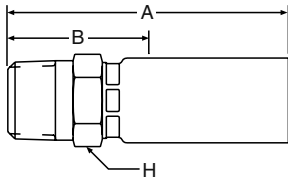

# 1UT58 Male (JIS) /BSPT

## 58 Series Permanent

Steel Part Number	C	BSP Thread Size	Hose I.D.	A			Cutoff Allow. B		H Hex	Pusher Number
				inch	mm	inch	mm	mm		
#										
Hose Fitting			inch	inch	mm	inch	mm	mm		
1UT58-2-2		PT 1/8-28	1/8	1.38	35	0.75	19	14	PUM 001	
1UT58-4-4 (+)	+	PT 1/4-19	1/4	2.36	60	1.26	32	19	PUM 005	
1UT58-6-6 (+)	+	PT 3/8-19	3/8	2.38	68	1.26	32	22	PUM 008	
1UT58-8-8 (+)	+	PT 1/2-14	1/2	3.03	77	1.50	38	27	PUM 506	
1UT58-12-12 (+)	+	PT 3/4-14	3/4	3.35	85	1.57	40	35	PUM 510	
1UT58-16-16 (+)	+	PT 1-11	1	4.06	103	1.81	46	41	PUM 020	

# 1FU58 (JIS) /BSP 30° Flare Swivel Female

## 58 Series Permanent

Steel Part Number	C	BSP Thread Size	Hose I.D.	A		Cutoff Allow. B		H Hex	J Hex	Pusher Number
				inch	mm	inch	mm	mm	mm	
#										
Hose Fitting			inch	inch	mm	inch	mm	mm	mm	
1FU58-4-4 (+)	+	PF 1/4-19	1/4	2.32	59	1.26	32	19	19	PUF 002
1FU58-6-6	+	PF 3/8-19	3/8	2.68	68	1.30	33	19	22	PUF 004
1FU58-8-8 (+)	+	PF 1/2-14	1/2	3.19	81	1.61	41	27	27	PUF 006
1FU58-12-12 (+)	+	PF 3/4-14	3/4	3.54	90	1.73	44	27	36	PUF 009
1FU58-16-16 (+)	+	PF 1-11	1	4.09	104	1.89	48	41	41	PUF 030