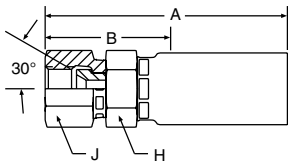

# 1UT58 Male (JIS) /BSPT

## 58 Series Permanent

Steel Part Number	C	BSP Thread Size	Hose I.D.	A			Cutoff Allow. B		H Hex	Pusher Number
				inch	mm	inch	mm	mm		
#										
Hose Fitting			inch	inch	mm	inch	mm	mm		
1UT58-2-2		PT 1/8-28	1/8	1.38	35	0.75	19	14	PUM 001	
1UT58-4-4 (+)	+	PT 1/4-19	1/4	2.36	60	1.26	32	19	PUM 005	
1UT58-6-6 (+)	+	PT 3/8-19	3/8	2.38	68	1.26	32	22	PUM 008	
1UT58-8-8 (+)	+	PT 1/2-14	1/2	3.03	77	1.50	38	27	PUM 506	
1UT58-12-12 (+)	+	PT 3/4-14	3/4	3.35	85	1.57	40	35	PUM 510	
1UT58-16-16 (+)	+	PT 1-11	1	4.06	103	1.81	46	41	PUM 020	

# 1FU58 (JIS) /BSP 30° Flare Swivel Female

## 58 Series Permanent

Steel Part Number	C	BSP Thread Size	Hose I.D.	A		Cutoff Allow. B		H Hex	J Hex	Pusher Number
				inch	mm	inch	mm	mm	mm	
#										
Hose Fitting			inch	inch	mm	inch	mm	mm	mm	
1FU58-4-4 (+)	+	PF 1/4-19	1/4	2.32	59	1.26	32	19	19	PUF 002
1FU58-6-6	+	PF 3/8-19	3/8	2.68	68	1.30	33	19	22	PUF 004
1FU58-8-8 (+)	+	PF 1/2-14	1/2	3.19	81	1.61	41	27	27	PUF 006
1FU58-12-12 (+)	+	PF 3/4-14	3/4	3.54	90	1.73	44	27	36	PUF 009
1FU58-16-16 (+)	+	PF 1-11	1	4.09	104	1.89	48	41	41	PUF 030